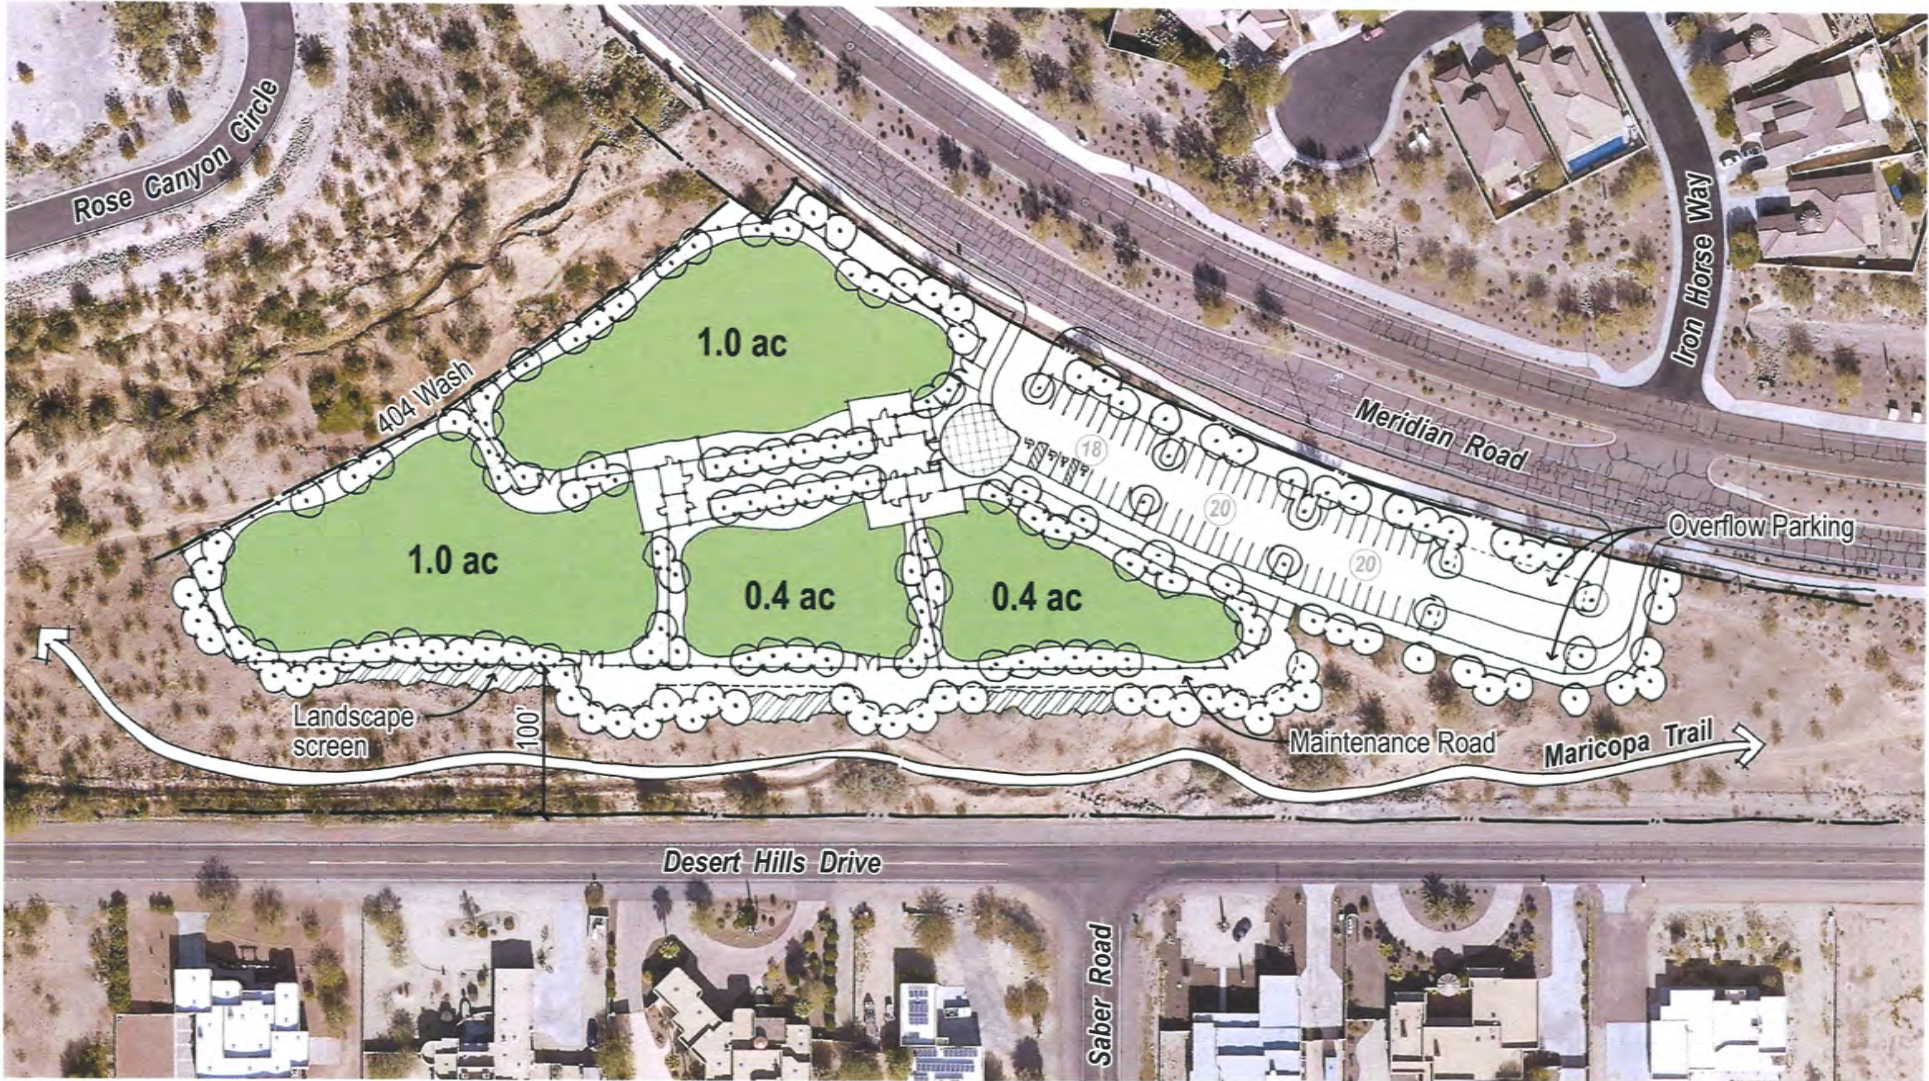

anthem MERIDIAN DRIVE DOG PARK Draft Concept Only (6-18-18)
 Community Council, Inc.

anthem
Community Council, Inc.

MERIDIAN DRIVE DOG PARK Draft Concept Only (6-18-18)

0 20' 40' 80'
Scale: 1" = 40' - 0"