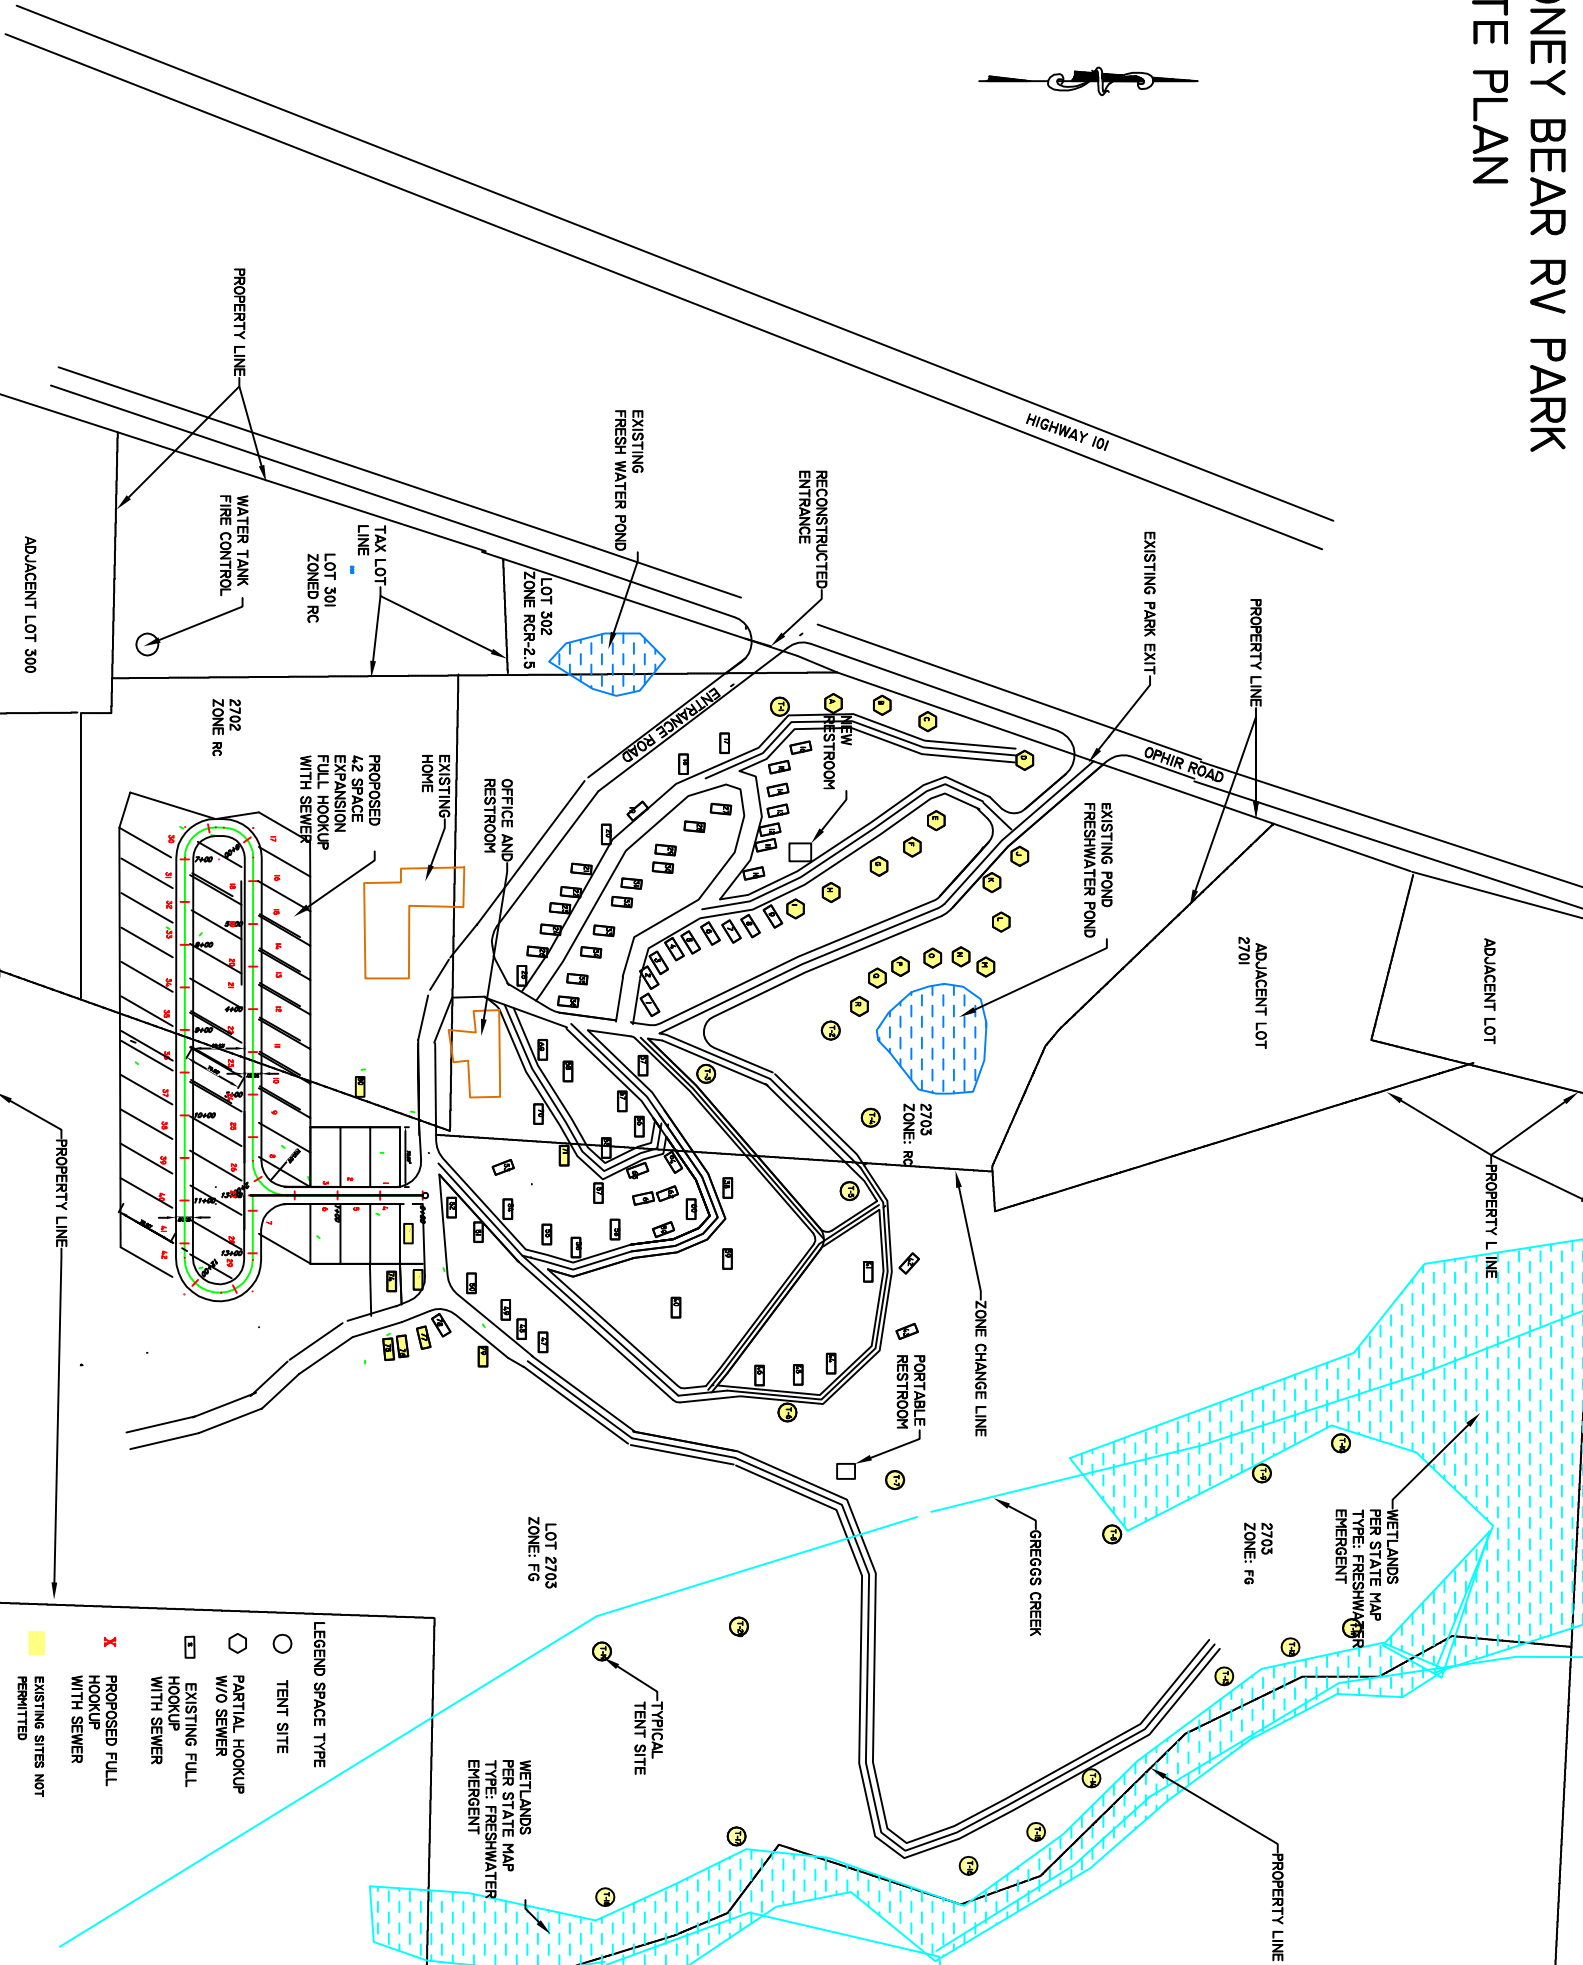

# HONEY BEAR RV PARK SITE PLAN

LEGEND SPACE TYPE	
○	TENT SITE
◐	PARTIAL HOOKUP W/O SEWER
◑	EXISTING FULL HOOKUP WITH SEWER
⊗	PROPOSED FULL HOOKUP WITH SEWER
■	EXISTING SITES NOT PERMITTED