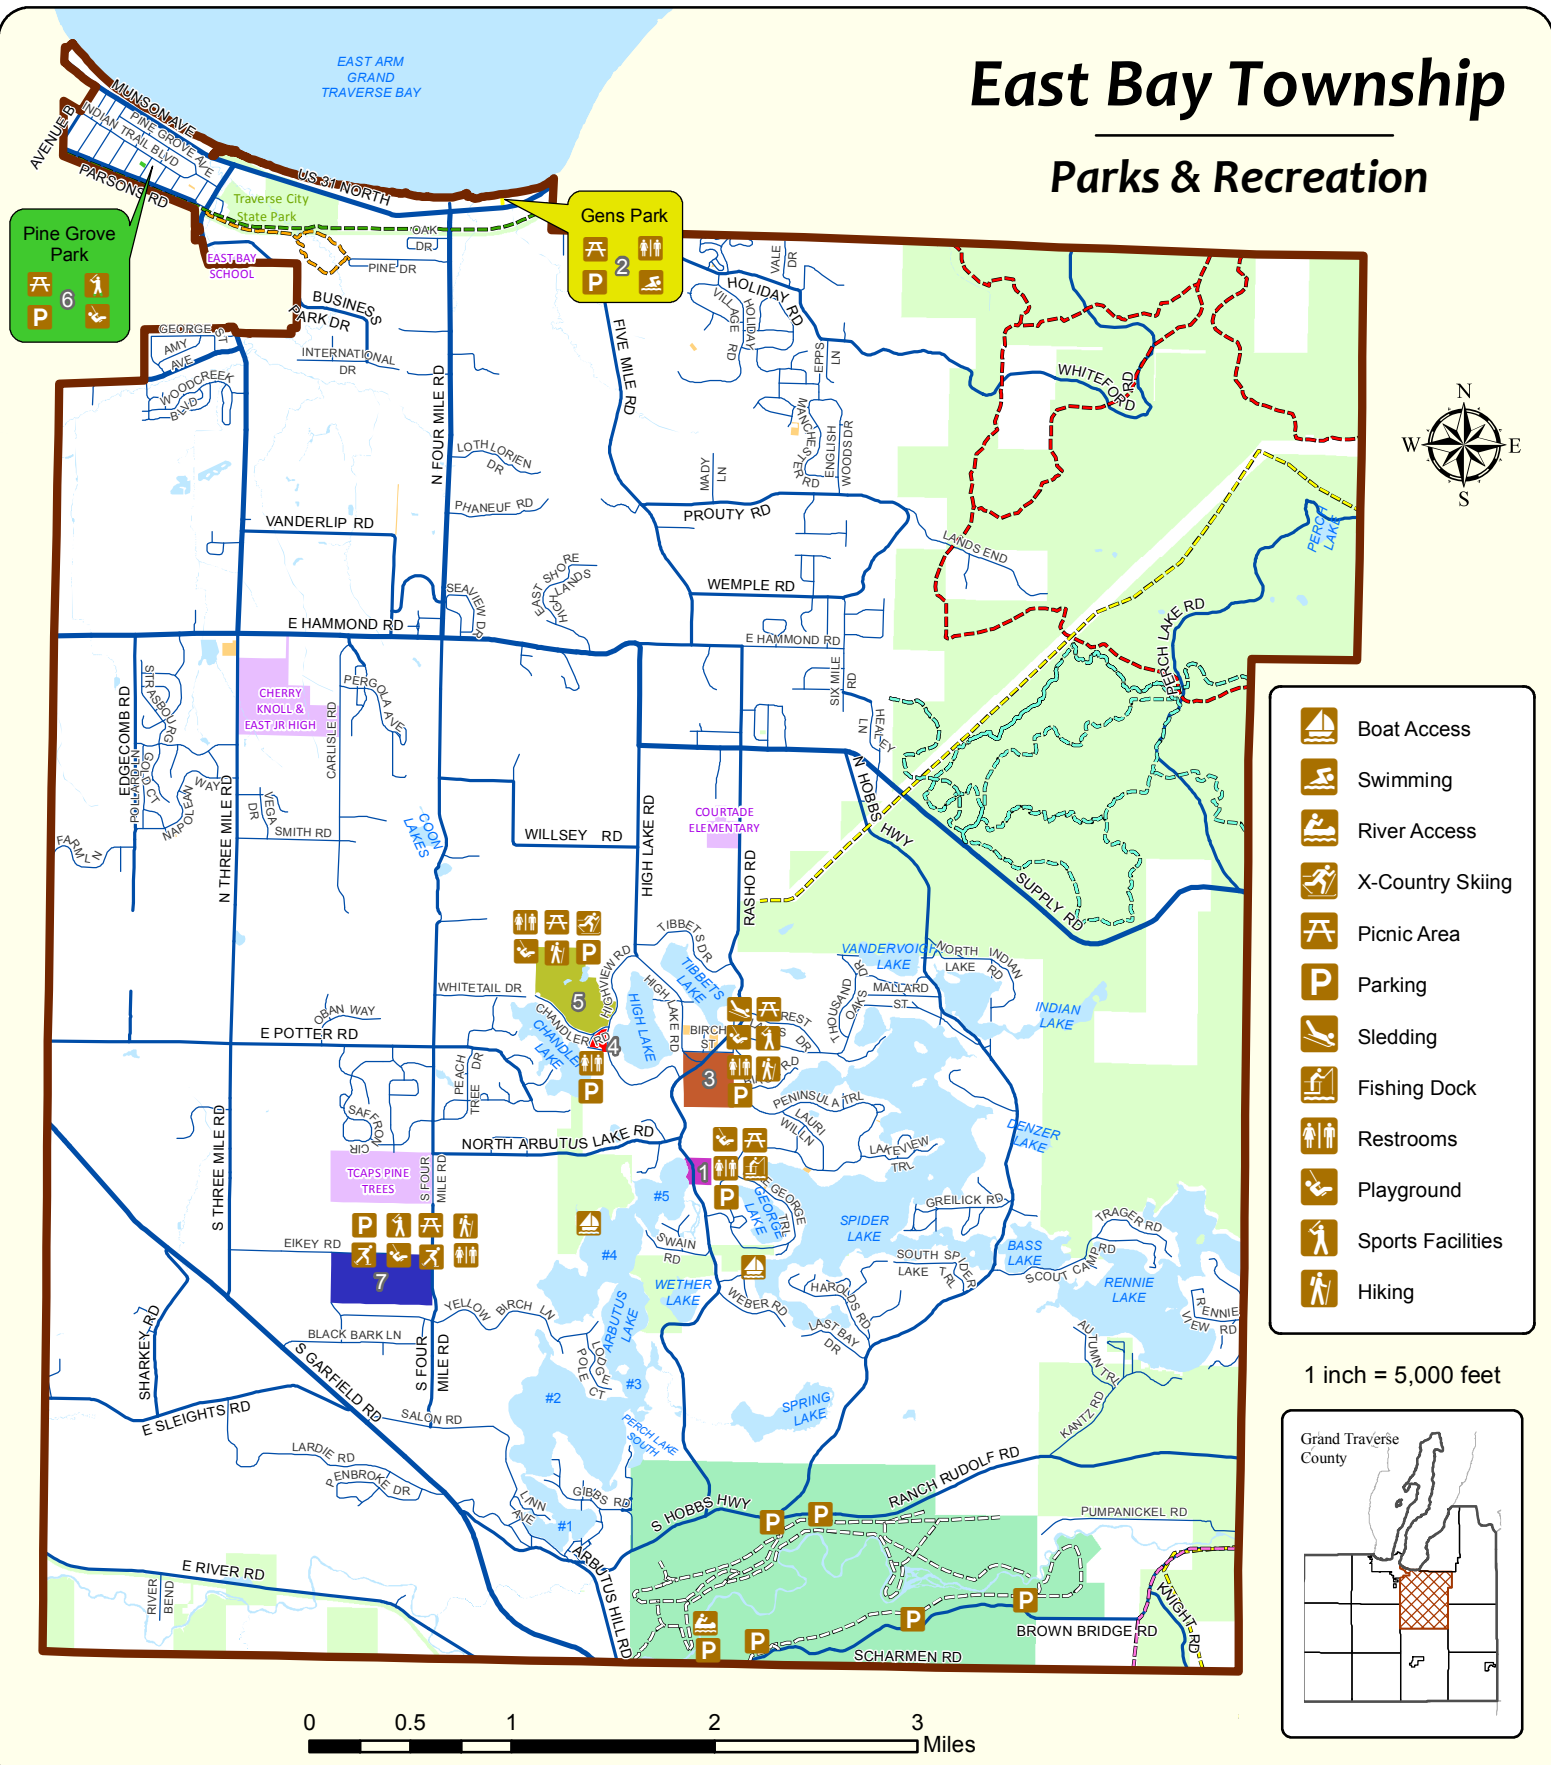

East Bay Township

Parks & Recreation

- Boat Access
- Swimming
- River Access
- X-Country Skiing
- Picnic Area
- Parking
- Sledding
- Fishing Dock
- Restrooms
- Playground
- Sports Facilities
- Hiking

1 inch = 5,000 feet

01/28/2016 GTC-GIS / RH

This map is based on digital databases prepared by Grand Traverse County. Grand Traverse County does not warrant, expressly or impliedly, or accept any responsibility for any errors, omissions, or that the information contained in the map or the digital databases is currently or positionally accurate.