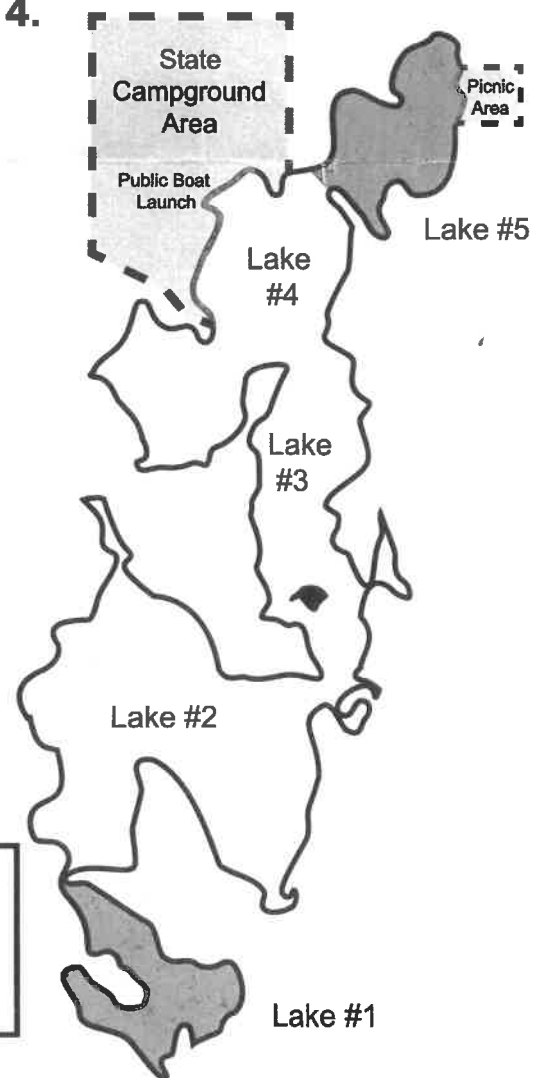

ATTENTION BOATERS

On behalf of the Arbutus Lake Association (ALA) and those dedicated to preserving this Lake for all to enjoy, we invite you to read the following rules, regulations, and information associated with the safe boating habits practiced on Arbutus Lake.

FAST BOATING TIMES AND LOCATIONS

High-speed boating and water skiing permitted 11:00 a.m. to 7:30 p.m.

Fast boating is permitted in Lakes 2, 3, and 4.

No-wake zones are clearly marked either by buoys or signage. Failure to comply may result in the issuance of a ticket/fine from the Sheriff's Department. **Fines begin at \$150** and may vary on a case-by-case basis.

High-Speed Boating is prohibited in Lakes 1 and 5.

When using the Lake, boats are to travel in a **counter-clockwise direction** in order to keep boat traffic moving efficiently and safely.

The ALA asks that you please be considerate to other boaters and avoid blocking the channels between lakes.

Public Shoreline and Picnic Areas have been marked clearly on the map to the right.

Please avoid pulling your boat up on and using private shoreline around the lake.

Visit ArbutusLakeAssociation.com for more information on our Lake Association.