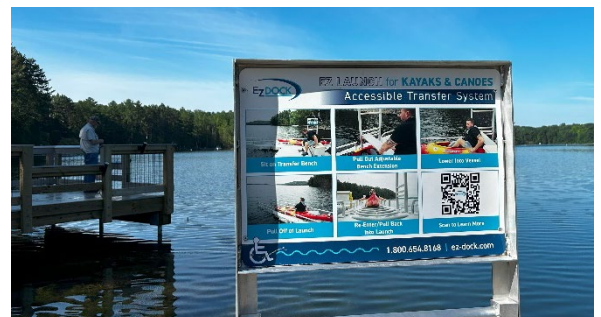

Enjoy **ARBUTUS LAKE No. 5 PARK**

Now open with beautiful new amenities!

Located at
506 E Arbutus Lake Road

This small, beloved park holds memories for many parkgoers...swimming, playing, fishing. It was worthy of a renovation!

Watch for Phase 2 play area with a small-scale play structure.

Picnic tables, grills, two bathhouses
All ADA accessible

ADA Fishing Pier

ADA Mobi-mat for access to the lake

ADA accessible kayak launch, accessible through sidewalks from ADA parking

Two bathhouse, ADA accessible from parking, fishing, kayak launch, and beach. Complete with adult ADA changing station and weatherproof AED for cardiac emergencies.