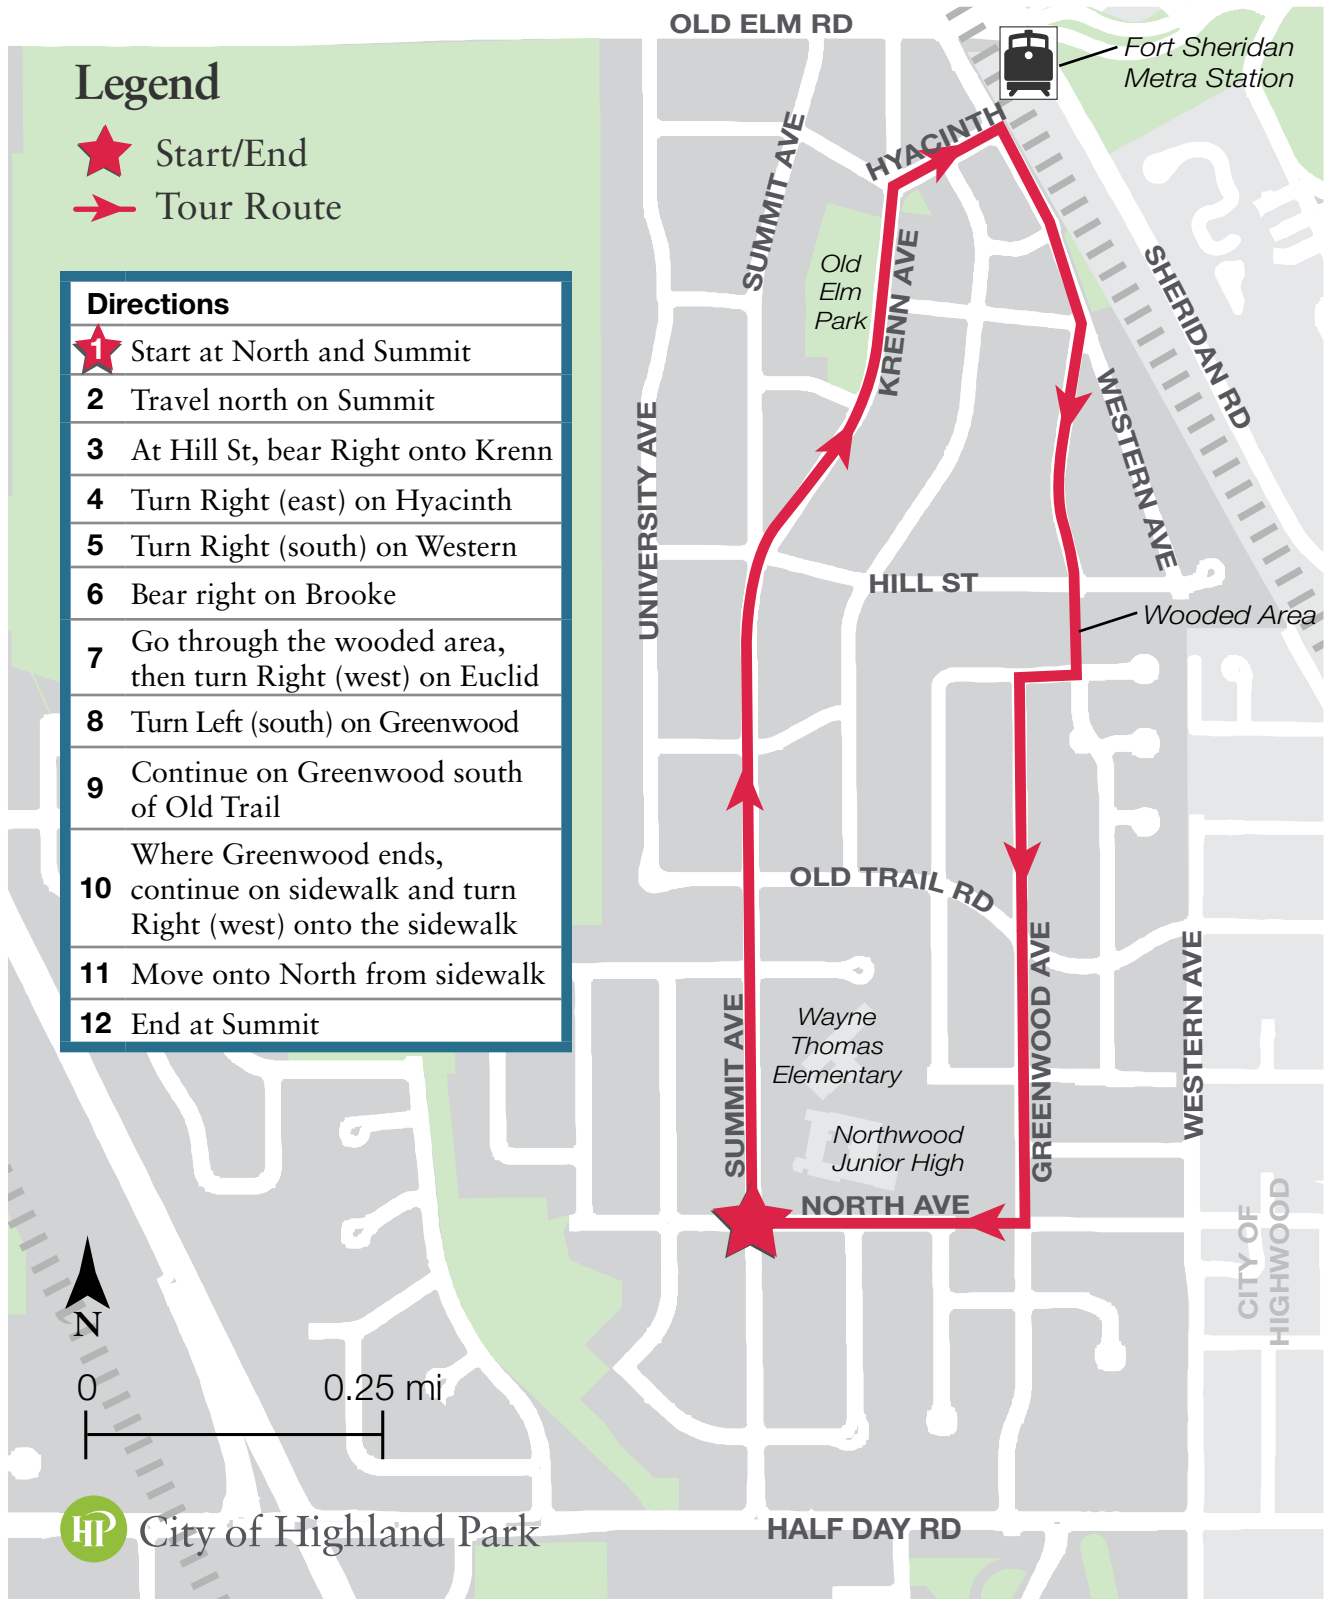

Family Friendly Bikeway Tour

Route Map & Directions

Legend

-  Start/End
-  Tour Route

Directions

-  1 Start at North and Summit
- 2 Travel north on Summit
- 3 At Hill St, bear Right onto Krenn
- 4 Turn Right (east) on Hyacinth
- 5 Turn Right (south) on Western
- 6 Bear right on Brooke
- 7 Go through the wooded area, then turn Right (west) on Euclid
- 8 Turn Left (south) on Greenwood
- 9 Continue on Greenwood south of Old Trail
- 10 Where Greenwood ends, continue on sidewalk and turn Right (west) onto the sidewalk
- 11 Move onto North from sidewalk
- 12 End at Summit

City of Highland Park

HALF DAY RD