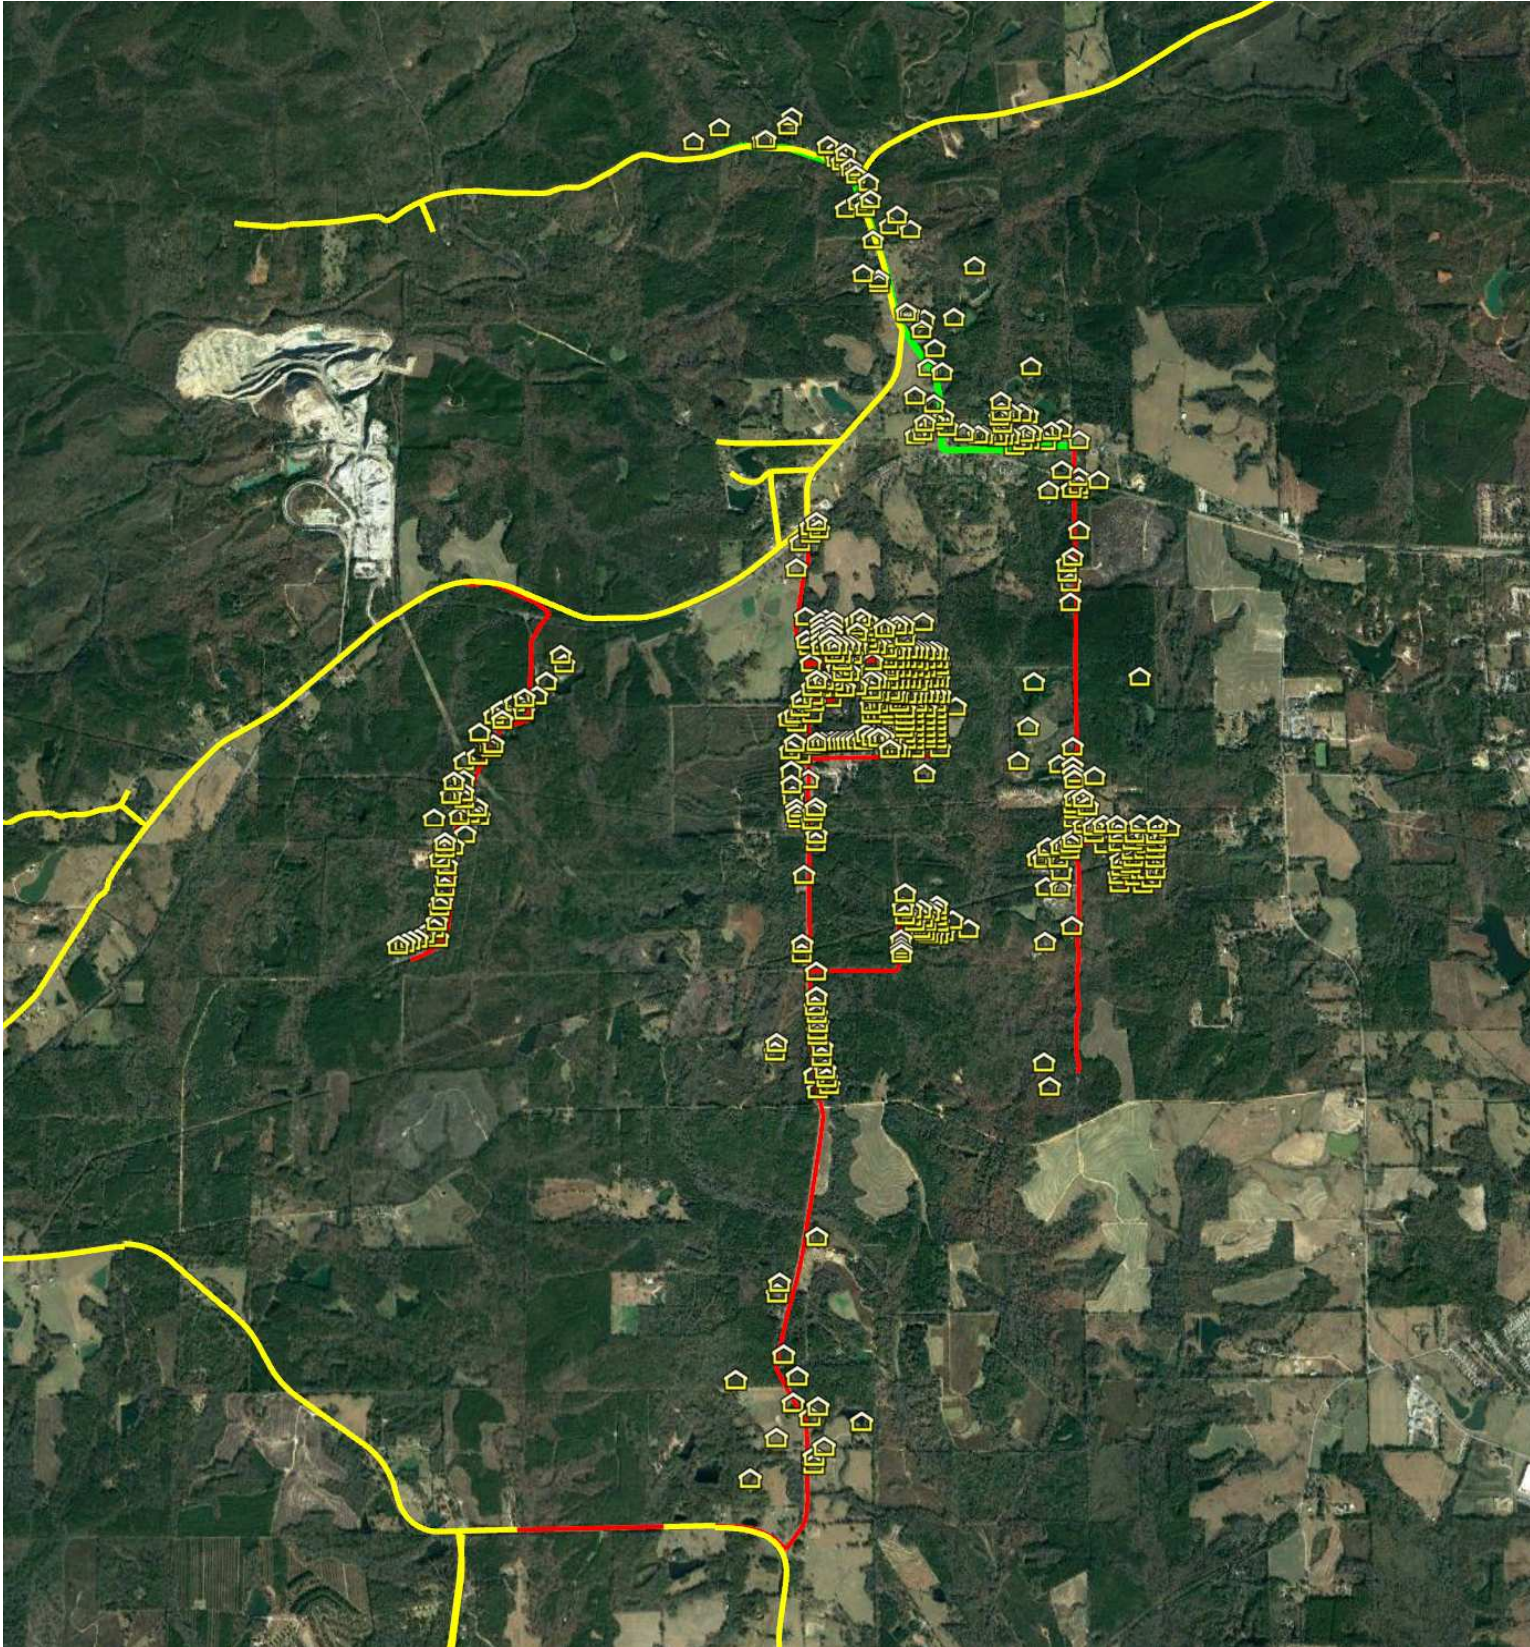

Loachapoka Region Proposed Fiber Routes

-  Identified routes to be built with Grant Funding
-  Identified routes in Grant Funding Area already built by Point Broadband
-  Backhaul fiber routes connecting grant area already built by Point Broadband
-  Potential locations to be served by new fiber