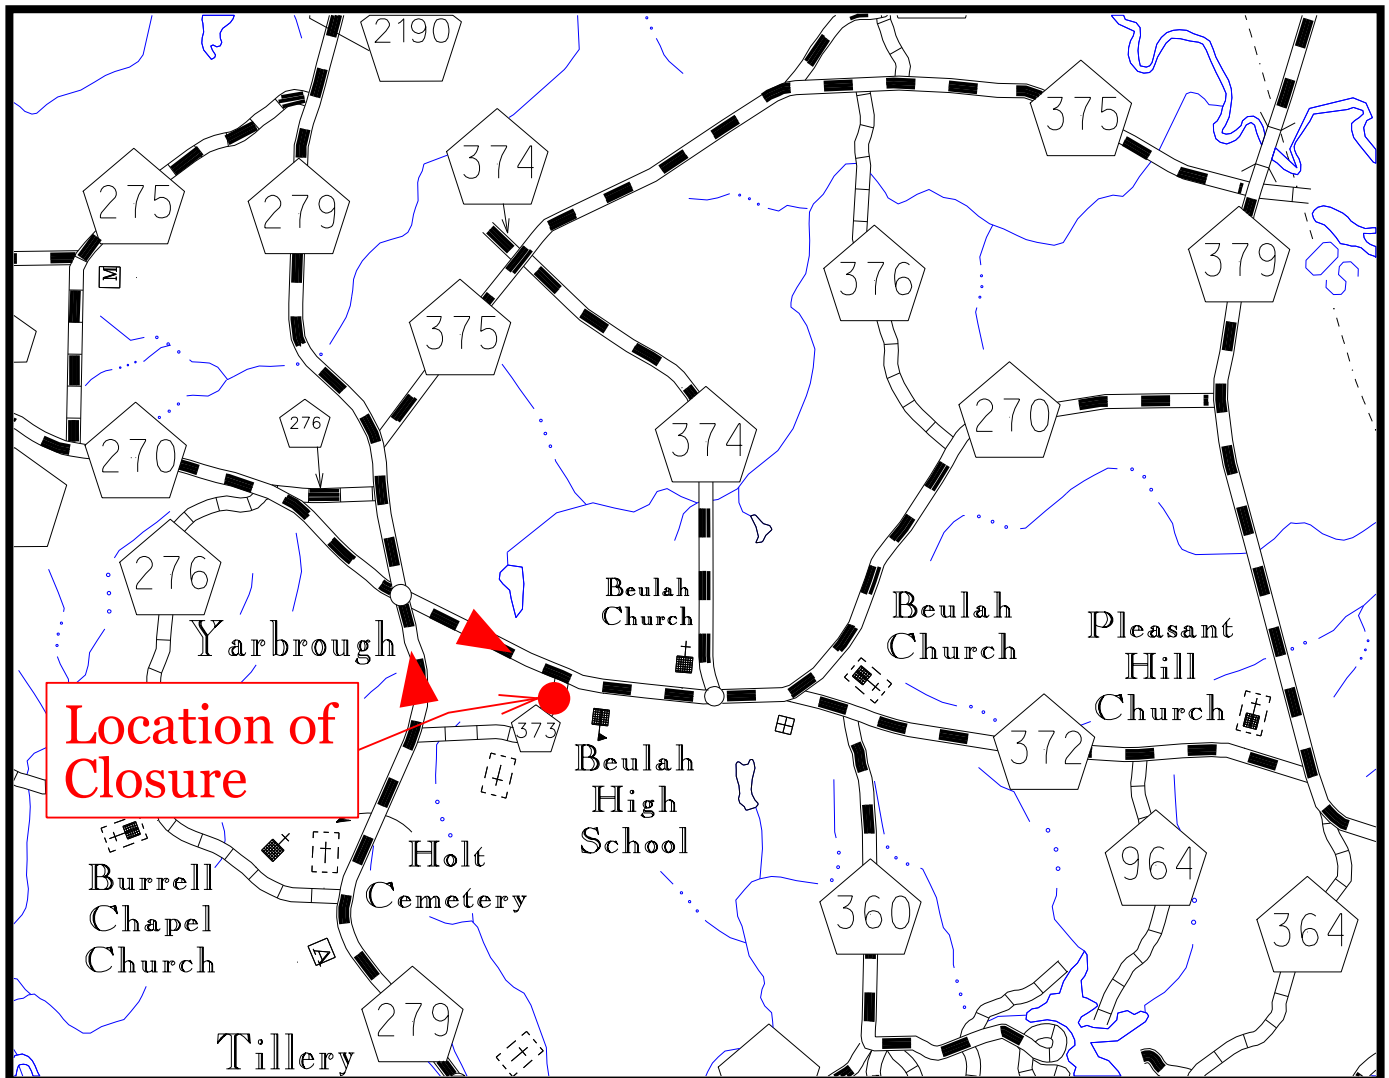

## **Lee Road 373**

The Lee County Highway Department will be closing a portion of Lee Road 373 due to realignment of the roadway. The road will be closed for approximately three (3) months beginning Tuesday, November 28, 2023, at 8:00 A.M. Central Standard Time. Local traffic will not be allowed to use the first 1,000 feet of the road off Lee Road 270.

Vehicles traveling north on Lee Road 279 will be detoured as follows: at the junction of Lee Road 279 and Lee Road 373 continue north on Lee Road 279 for approximately 0.4 miles to the junction of Lee Road 279 and Lee Road 270; then, turn right onto Lee Road 270 and travel east approximately 0.5 miles.

Vehicles traveling west on Lee Road 270 will travel the route in the opposite direction. Detour signs are being placed for public convenience.

CONTACT THE LEE COUNTY HIGHWAY DEPARTMENT AT (334) 737-7011, REGARDING ANY QUESTIONS OR CONCERNS.