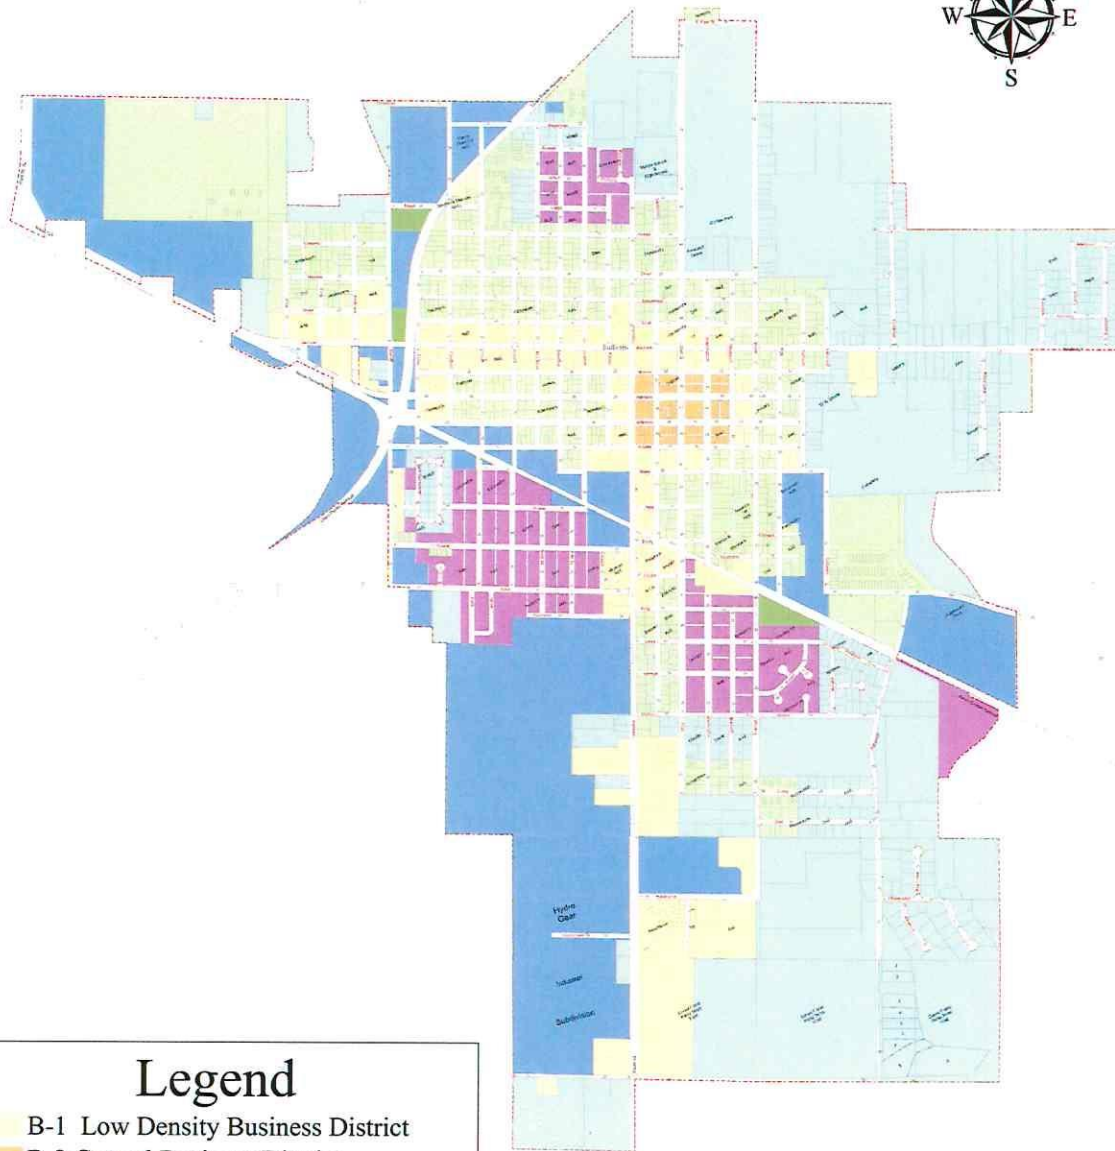

City of Sullivan, Illinois Zoning Map

Legend

- B-1 Low Density Business District
- B-2 Central Business District
- I-1 Light Industrial District
- I-2 Heavy Industrial District
- R-1 Low Density Residence District
- R-2 Medium Density Residence District
- R-3 High Density Residence District
- City Limits

Visit the City's website (sullivanil.us) for an interactive Zoning application.