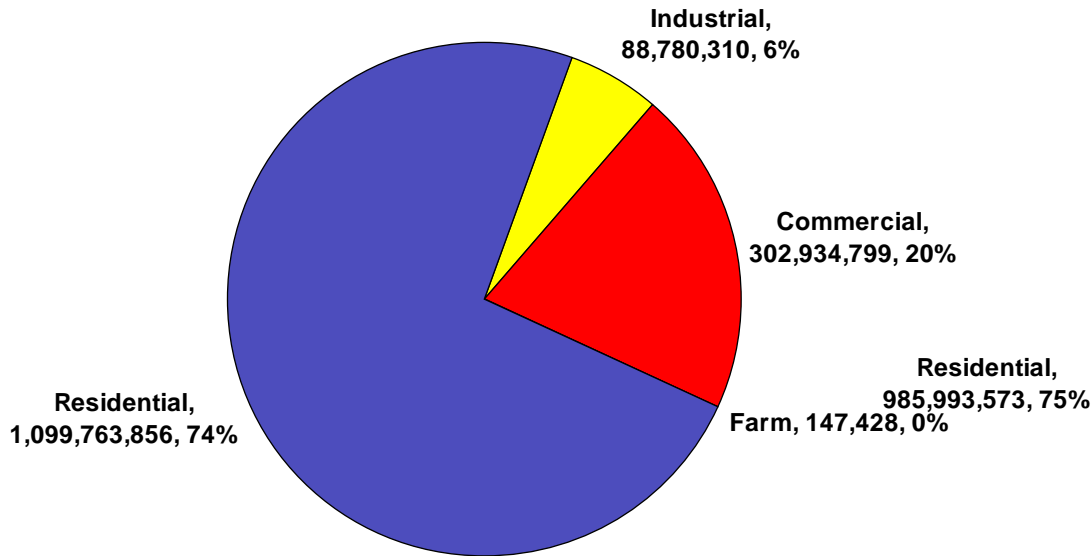

# Village of Tinley Park, Illinois

## Ten Year Change in Equalized Assessed Value By Property Class 2006 & 2015

**2006**

**2015**

Source: Cook County Clerk, Department of Tax and Real Estate Services  
Will County Clerk, Department of Tax Extension