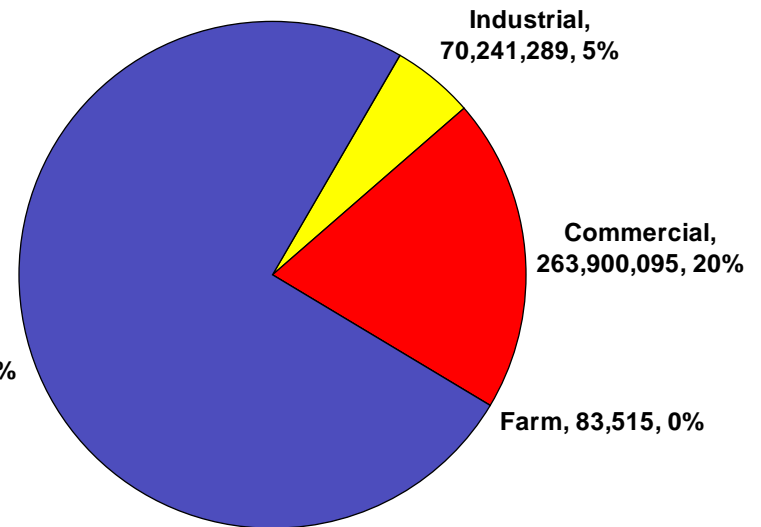

# Village of Tinley Park, Illinois

## Ten Year Change in Equalized Assessed Value By Property Class 2006 & 2015

**2006**

**2015**

Source: Cook County Clerk, Department of Tax and Real Estate Services  
Will County Clerk, Department of Tax Extension