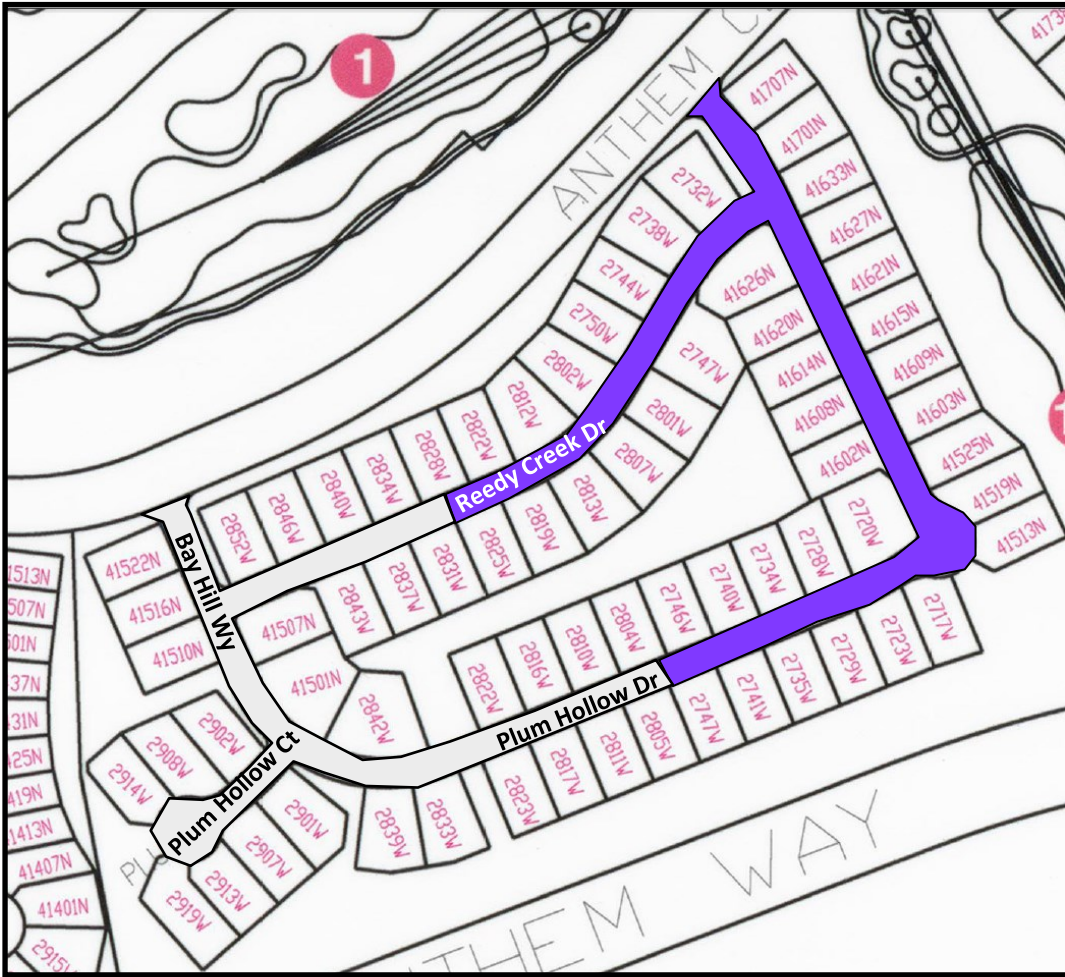

Bel Air Community

Harbour Town Ct

Streets Benefited

Addresses

Seal Coat Date

Parking Options

Streets Benefited	Addresses	Seal Coat Date	Parking Options
N Harbour Town Ct	41901 to 42034	Tuesday, June 13, 2023	Long Cove, Shadow Glen or Harbour Town south of Wolf Run
N Bay Hill Way	41501 to 41522	Wednesday, June 14, 2023	Reedy Creek north of 2822; Plum Hollow north of 2746
N Panther Creek Tr	41513 to 41707	Thursday, June 15, 2023	Reedy Creek south of 2834; Plum Hollow south of 2811
W Plum Hollow Ct (Cul De Sac)	2901 to 2919	Wednesday, June 14, 2023	Reedy Creek north of 2822; Plum Hollow north of 2746
W Plum Hollow Dr	2804 to 2842	Wednesday, June 14, 2023	Reedy Creek north of 2822; Plum Hollow north of 2746
W Plum Hollow Dr	2717 to 2747	Thursday, June 15, 2023	Reedy Creek south of 2834; Plum Hollow south of 2811; Plum Hollow Court
W Reedy Creek Dr	2825 to 2852	Wednesday, June 14, 2023	Reedy Creek north of 2822; Panther Creek Trail
W Reedy Creek Dr	2732 to 2834	Thursday, June 15, 2023	Reedy Creek south of 2834; Bay Hill Way; Plum Hollow Court