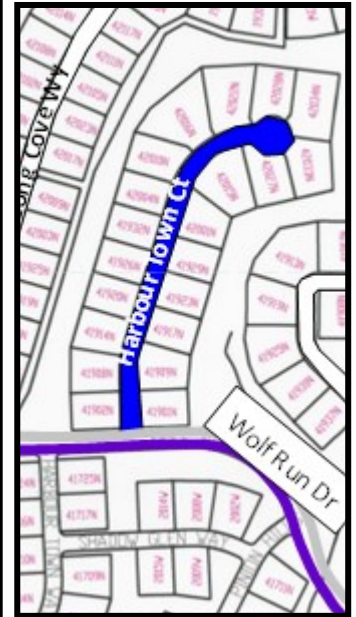

Bel Air Community

Harbour Town Ct

Streets Benefited

Addresses

Seal Coat Date

Parking Options

Streets Benefited	Addresses	Seal Coat Date	Parking Options
N Harbour Town Ct	41901 to 42034	Tuesday, June 13, 2023	Long Cove, Shadow Glen or Harbour Town south of Wolf Run
N Bay Hill Way	41501 to 41522	Wednesday, June 14, 2023	Reedy Creek north of 2822; Plum Hollow north of 2746
N Panther Creek Tr	41513 to 41707	Thursday, June 15, 2023	Reedy Creek south of 2834; Plum Hollow south of 2811
W Plum Hollow Ct (Cul De Sac)	2901 to 2919	Wednesday, June 14, 2023	Reedy Creek north of 2822; Plum Hollow north of 2746
W Plum Hollow Dr	2804 to 2842	Wednesday, June 14, 2023	Reedy Creek north of 2822; Plum Hollow north of 2746
W Plum Hollow Dr	2717 to 2747	Thursday, June 15, 2023	Reedy Creek south of 2834; Plum Hollow south of 2811; Plum Hollow Court
W Reedy Creek Dr	2825 to 2852	Wednesday, June 14, 2023	Reedy Creek north of 2822; Panther Creek Trail
W Reedy Creek Dr	2732 to 2834	Thursday, June 15, 2023	Reedy Creek south of 2834; Bay Hill Way; Plum Hollow Court