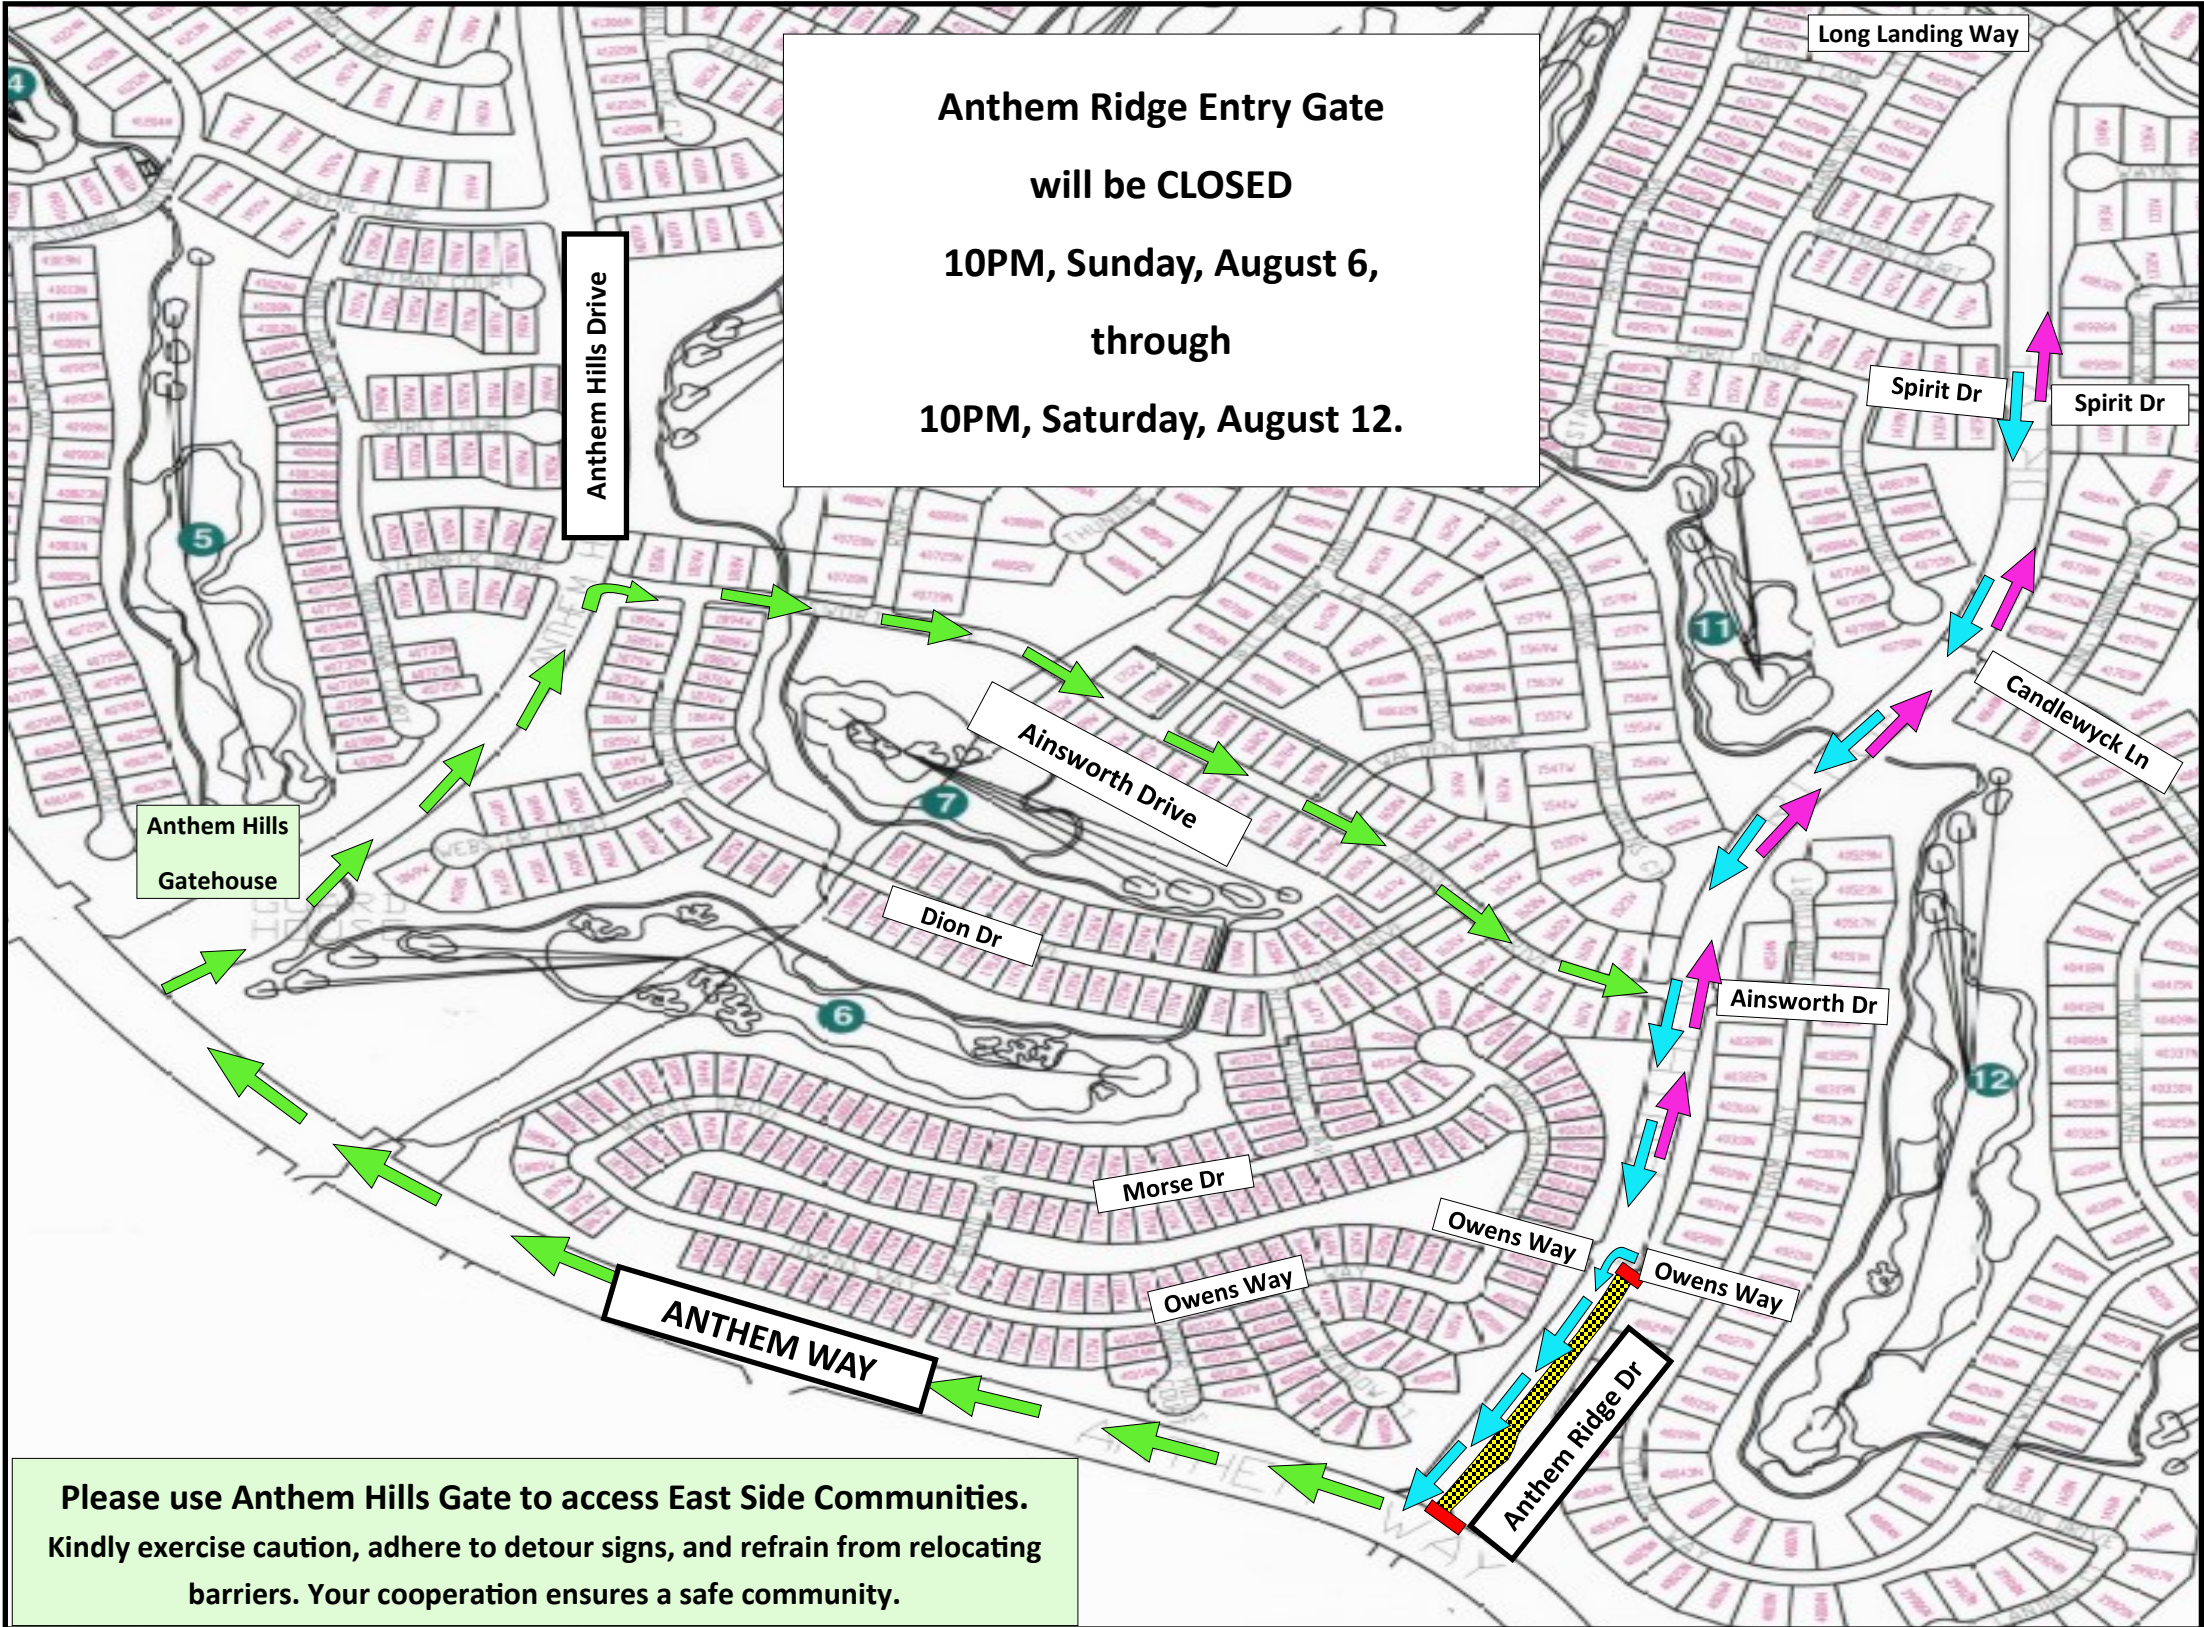

ACCA ANTHEM RIDGE Verizon Broadband Project: PHASE ONE

**Anthem Ridge Entry Gate
will be CLOSED
10PM, Sunday, August 6,
through
10PM, Saturday, August 12.**

**Please use Anthem Hills Gate to access East Side Communities.
Kindly exercise caution, adhere to detour signs, and refrain from relocating
barriers. Your cooperation ensures a safe community.**

LEGEND

- Detour Route
- Anthem Ridge Northbound lane closed
- Barrier—
- Do Not Enter
- Southbound Anthem Ridge Traffic
- Northbound Anthem Ridge Traffic