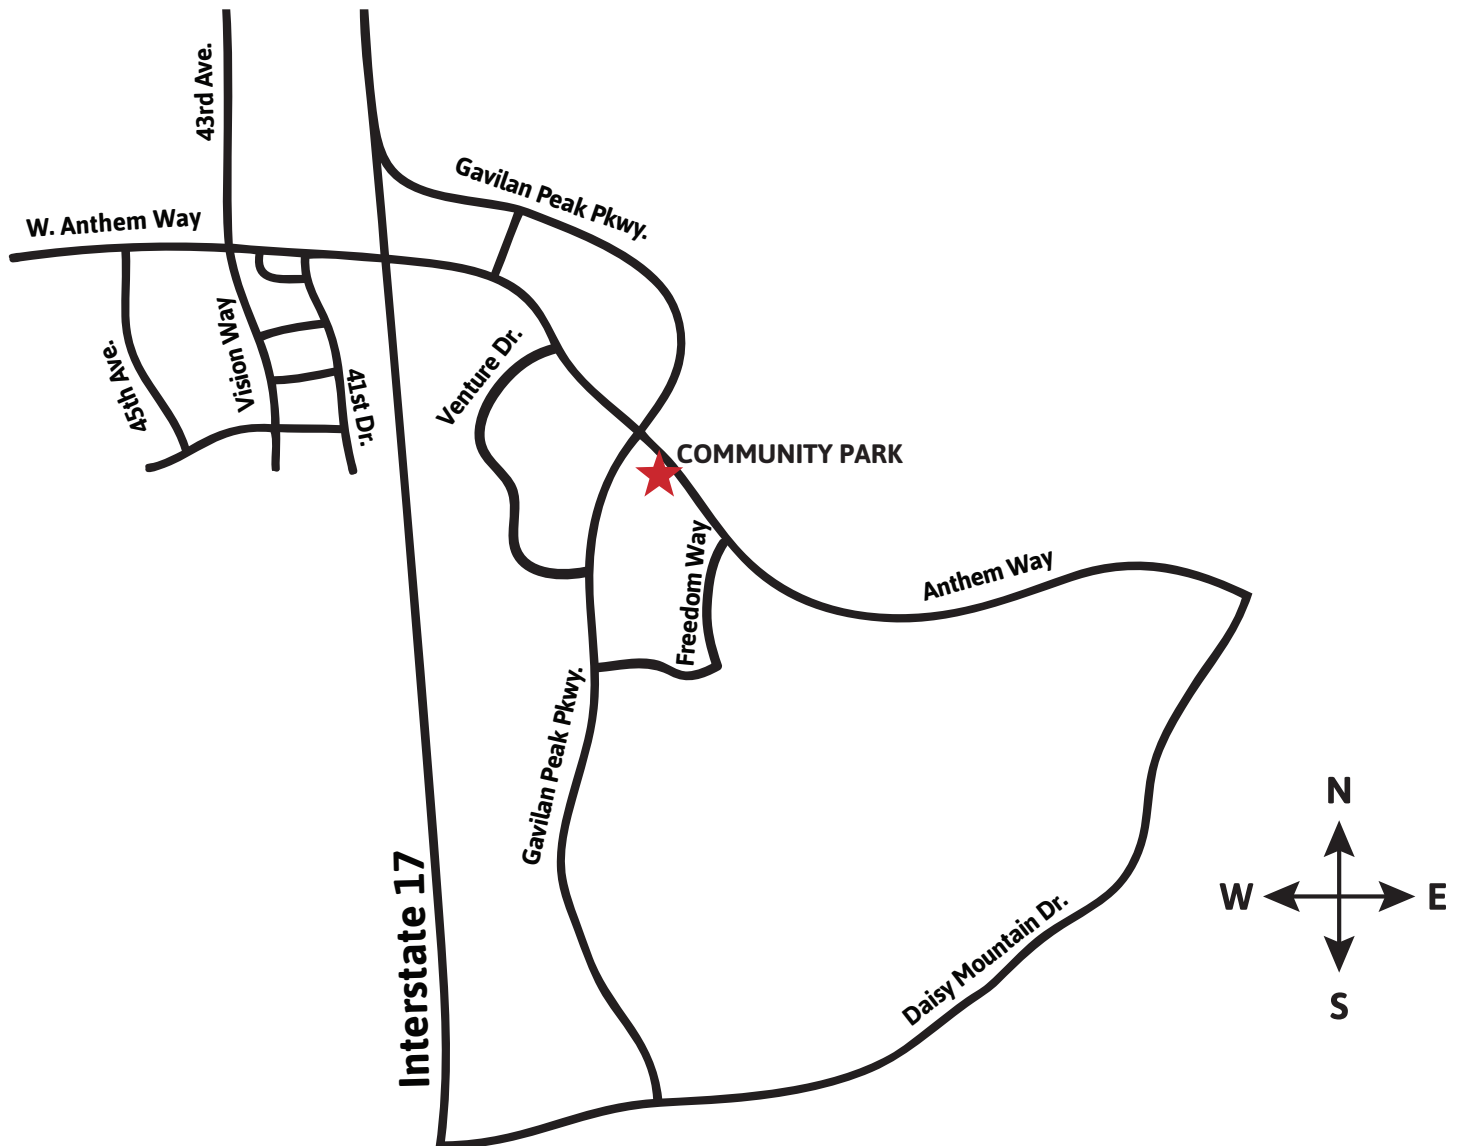

GOOD EATS & ANTHEM TREATS

Situated amid the Sonoran Desert landscape, near the base of the New River Mountains, the North Phoenix community of Anthem serves residents and guests a platter of small-town charm with a dash of suburban life. Conveniently located between cultural hubs Phoenix and Flagstaff, Anthem has carved a niche as a dynamic destination for those traversing Arizona, embracing the state's natural beauty, from the Valley to the mountain-top skies.

Whether you call Anthem home or you're simply visiting, you'll discover a veritable variety of dining options at your fingertips. From national chains to local favorites, each Anthem restaurant offers a sense of signature specialties suited to any appetite. From breakfast through late-night snacks, these restaurants will satisfy any taste buds.

Pick a restaurant and dive in to a delicious taste of Anthem. Enjoy your stay and your dining experience!

AREA MAP

Dining Guide provided by:

OnlineAtAnthem.com