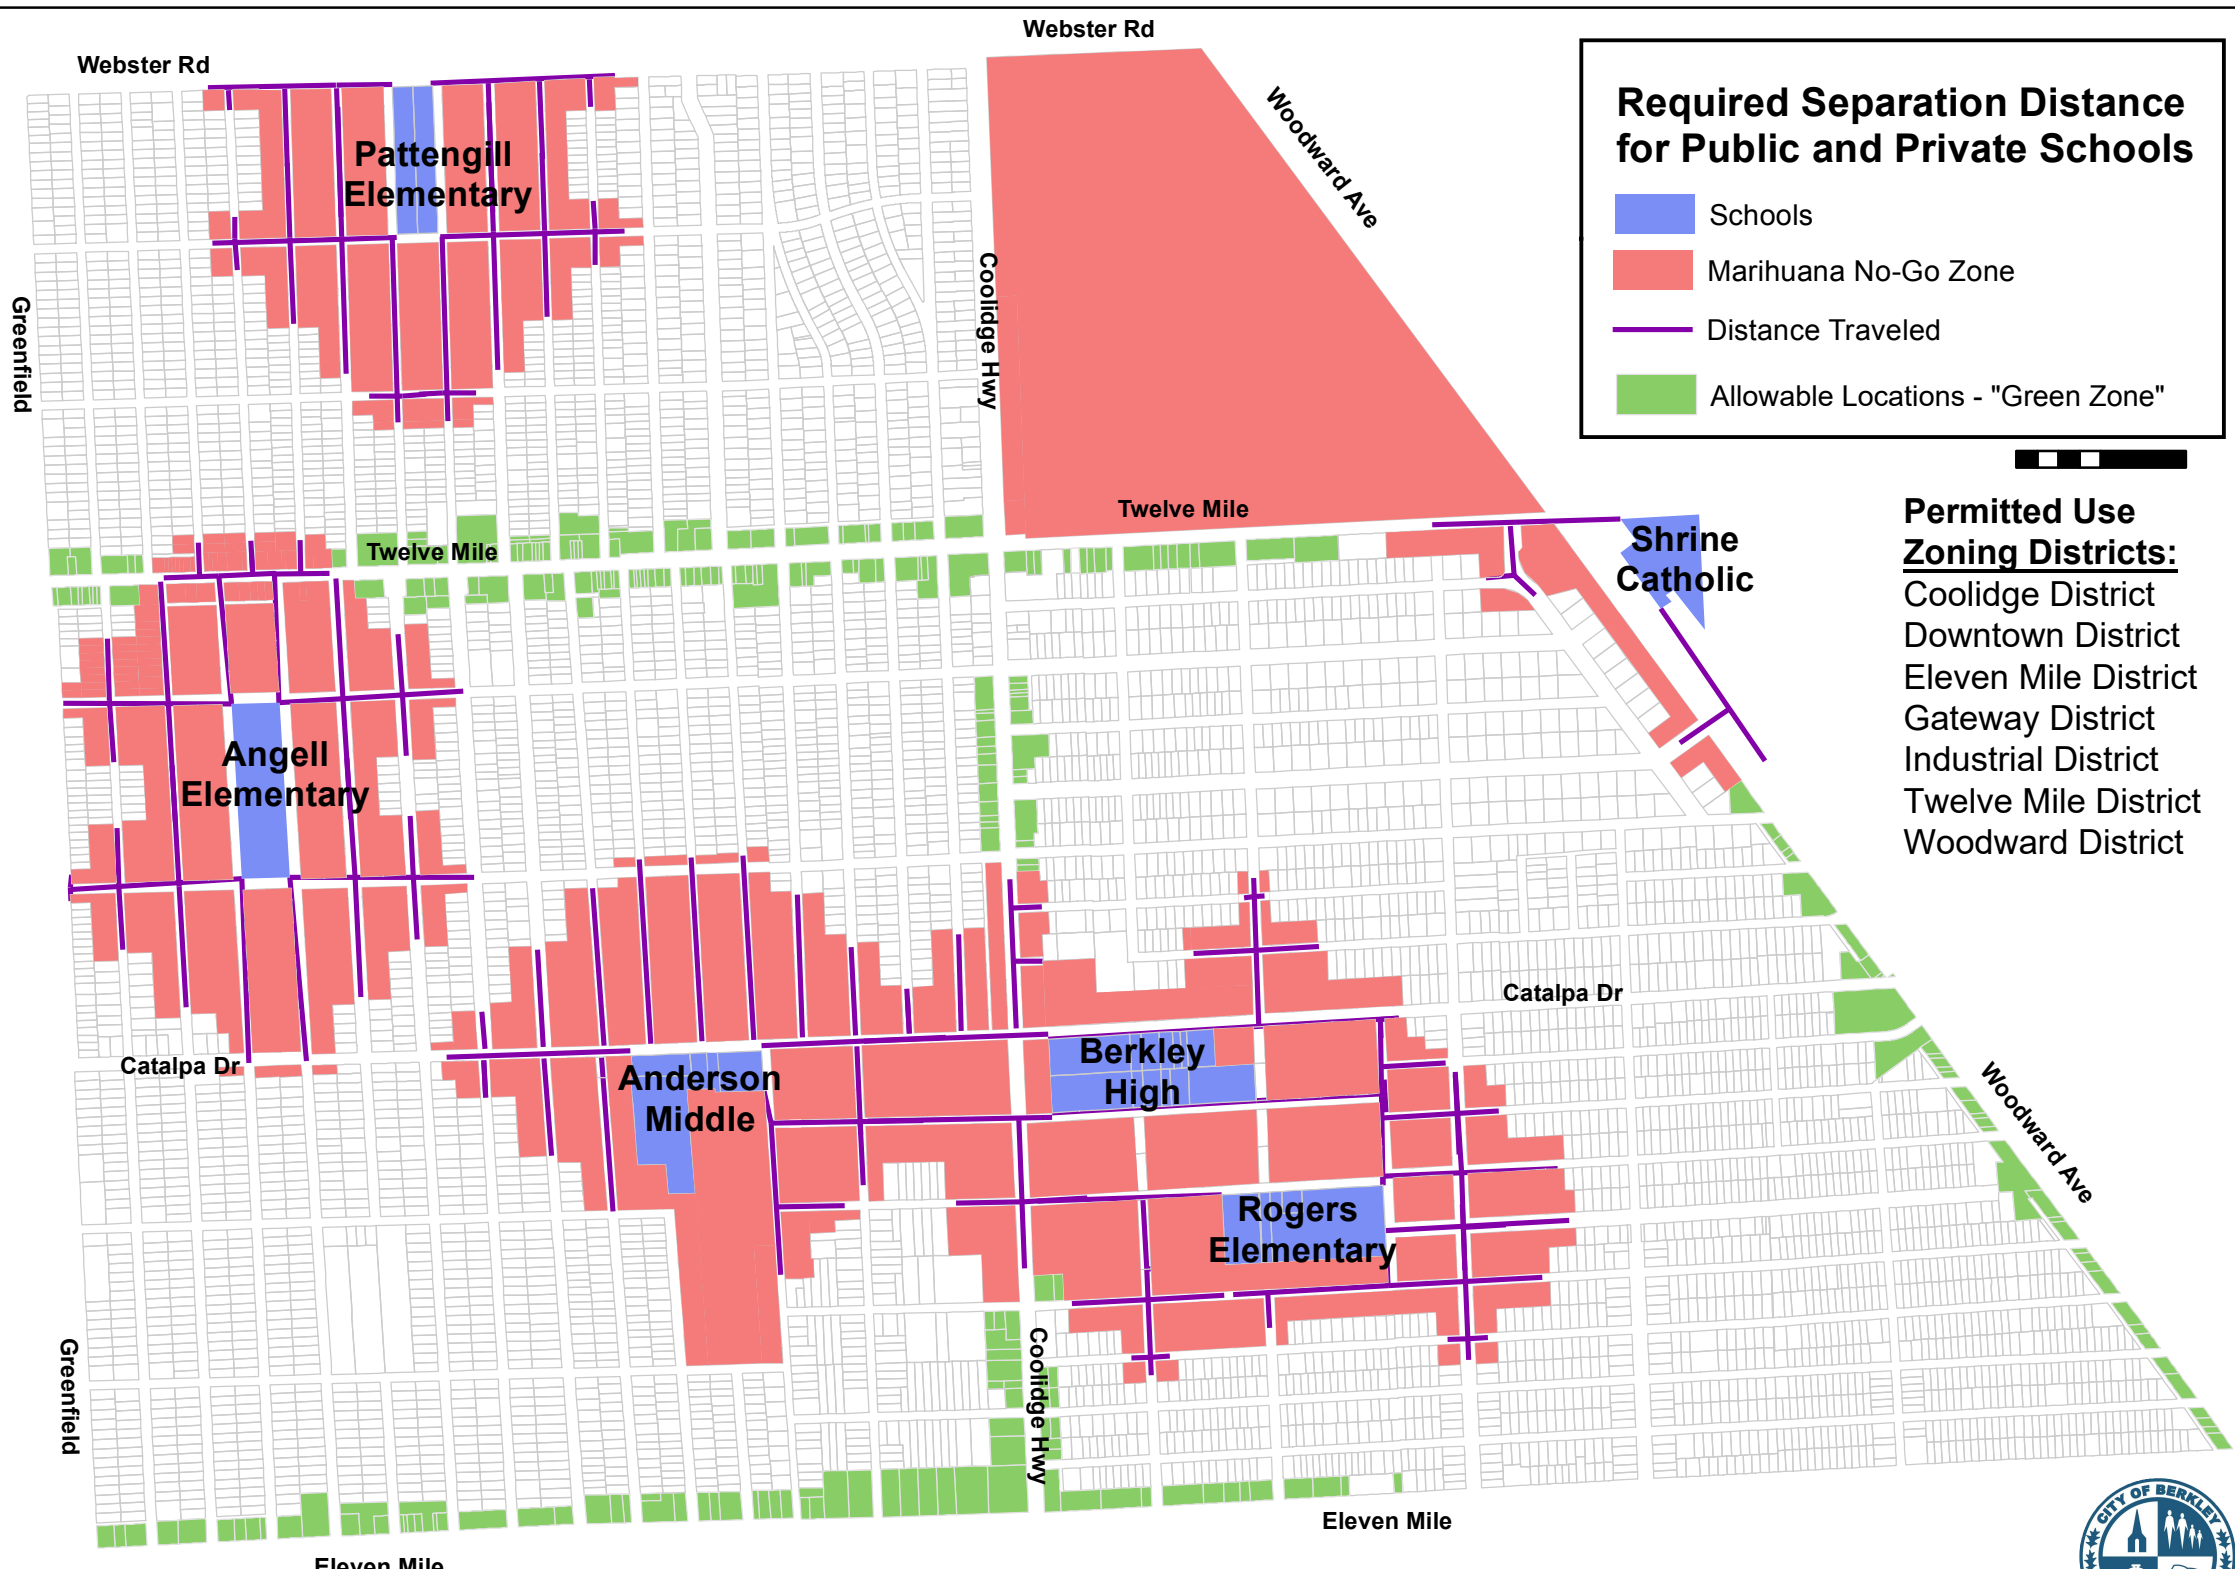

CITY OF BERKLEY - MARIHUANA BUSINESS ALLOWABLE LOCATION MAP

Required Separation Distance for Public and Private Schools

- Schools
- Marihuana No-Go Zone
- Distance Traveled
- Allowable Locations - "Green Zone"

- Permitted Use Zoning Districts:**
- Coolidge District
 - Downtown District
 - Eleven Mile District
 - Gateway District
 - Industrial District
 - Twelve Mile District
 - Woodward District

AS ADOPTED VIA ORDINANCE AMENDMENT O-14-19 BY CITY COUNCIL ON DECEMBER 16, 2019.