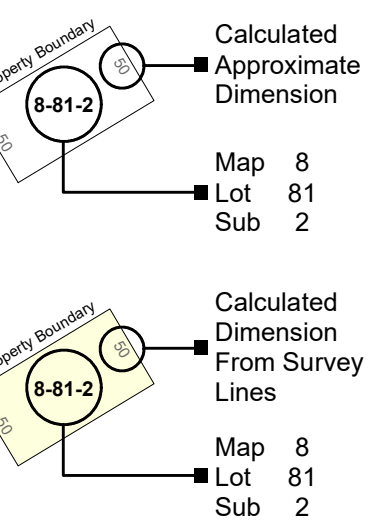

Assessor's Maps

Legend

- Property Boundary
- Local Road
- Private Road
- River, Stream, Brook
- Waterbody

17 Map Number