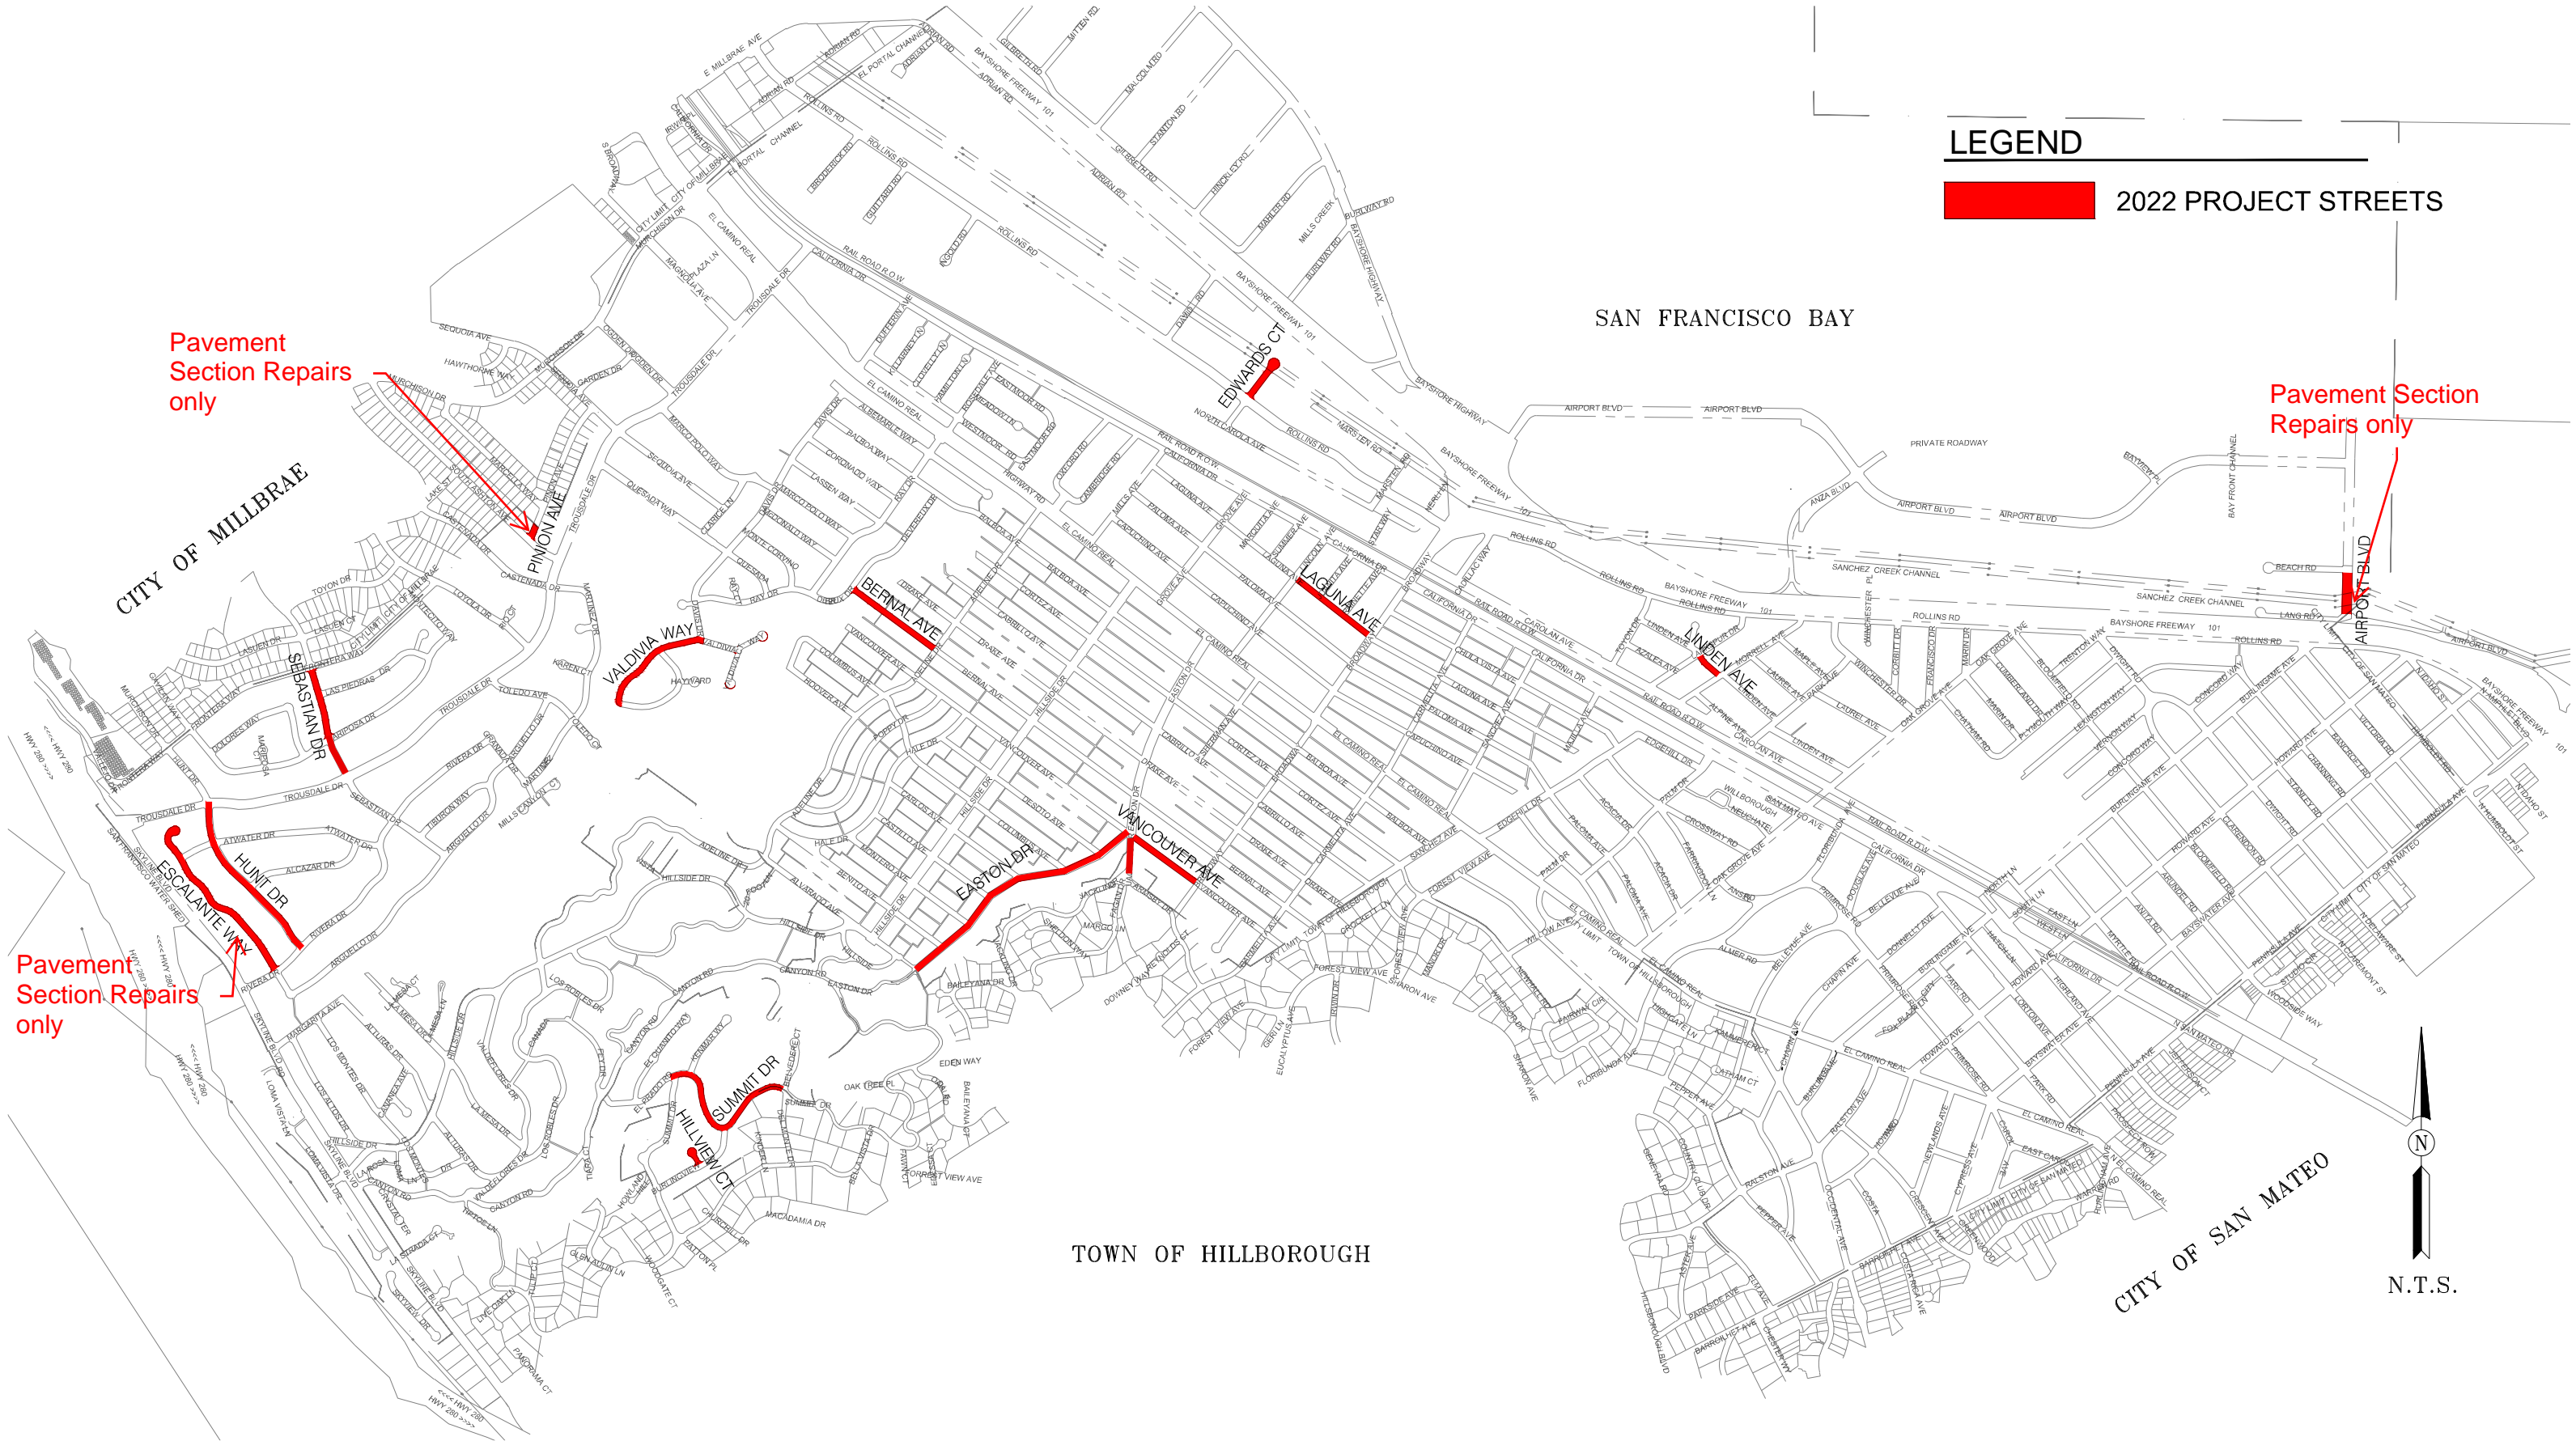

# CITY PROJECT 86220 2022 STREET RESURFACING PROGRAM PROJECT MAP

**LEGEND**

 2022 PROJECT STREETS

Pavement  
Section Repairs  
only

Pavement Section  
Repairs only

Pavement  
Section Repairs  
only

TOWN OF HILLBOROUGH