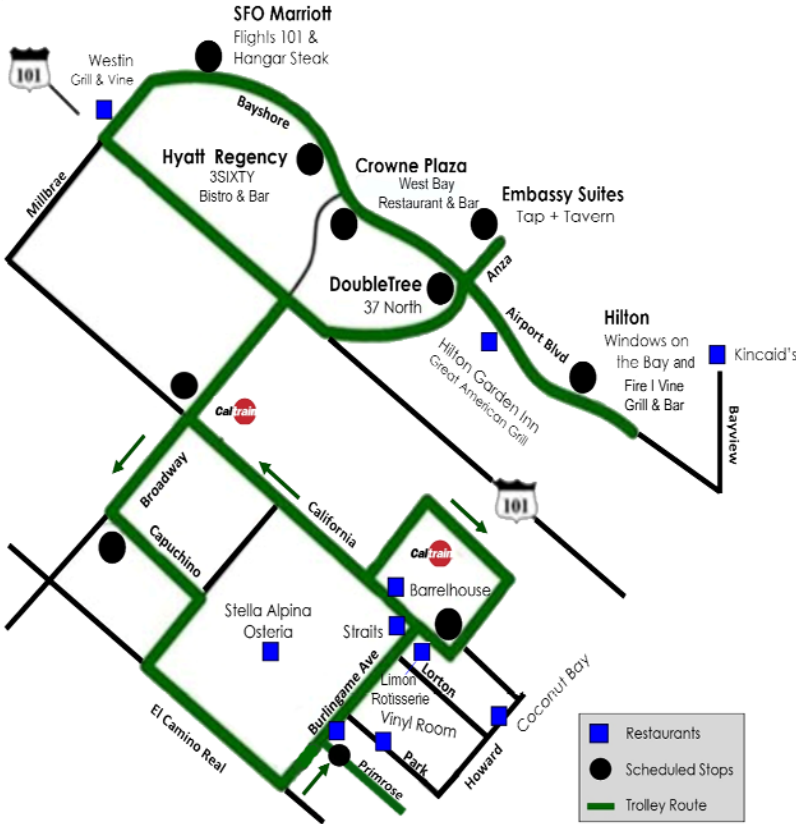

# BURLINGAME TROLLEY

**FREE!**

## **Service Downtown**

**Connects the hotels east of Hwy 101 with downtown Burlingame**

- Shopping
- Entertainment
- Restaurants
- Sidewalk Cafés

*Burlingame Trolley sponsored by:*

- Participating Hotels (listed)
- City of Burlingame
- Broadway Burlingame BID
- Downtown Burlingame BID

Run #	SFO Marriott (1800 Old Bayshore)	Hyatt Regency (Door)	Crowne Plaza (Door)	DoubleTree (Door)	Hilton SFO (Door)	Embassy Suites (Door)	Broadway Ave. Shopping (Capuchino & Broadway—SW)	Parking Lot J (btwn Park Road and Primrose)	Burlingame Ave. Shopping (Caltrain Station)	Broadway & California Shopping (Caltrain Station)
1	11:50am	11:55am	11:58am	12:03pm	12:07pm	12:10pm	12:16pm	12:22pm	12:26pm	12:28pm
2	12:37pm	12:42pm	12:45pm	12:50pm	12:54pm	12:57pm	1:03pm	1:09pm	1:13pm	1:15pm
3	1:24pm	1:29pm	1:32pm	1:37pm	1:41pm	1:44pm	1:50pm	1:56pm	2:00pm	2:02pm
4	2:11pm	2:16pm	2:19pm	2:24pm	2:28pm	2:31pm	2:37pm	2:43pm	2:47pm	2:49pm
5	2:58pm	3:03pm	3:06pm	3:11pm	3:15pm	3:18pm	3:24pm	3:30pm	3:34pm	3:36pm
6	3:45pm	3:50pm	3:53pm	3:58pm	4:02pm	4:05pm	4:11pm**	4:17pm**	4:21pm**	4:23pm**
<b>DRIVER BREAK</b>										
7	5:30pm	5:35pm	5:38pm	5:43pm	5:47pm	5:50pm	5:56pm	6:02pm	6:06pm	6:08pm
8	6:17pm	6:22pm	6:25pm	6:30pm	6:34pm	6:37pm	6:43pm	6:49pm	6:53pm	6:55pm
9	7:04pm	7:09pm	7:12pm	7:17pm	7:21pm	7:24pm	7:30pm	7:36pm	7:40pm	7:42pm
10	7:51pm	7:56pm	7:59pm	8:04pm	8:08pm	8:11pm	8:17pm	8:23pm	8:27pm	8:29pm
11	8:38pm	8:43pm	8:46pm	8:51pm	8:54pm	8:57pm	9:03pm	9:09pm	9:13pm	9:15pm
12	9:24pm**	9:29pm**	9:32pm**	9:37pm**	9:41pm**	9:44pm**	<b>Trolley Operated by Gateway Global: 1-650-697-5548</b>			

**The ADA-equipped  
Burlingame Trolley  
shuttle bus operates daily.\***

\* Does not run on Thanksgiving Day, Christmas Day or New Year's Day.

\*\* Drop-offs only