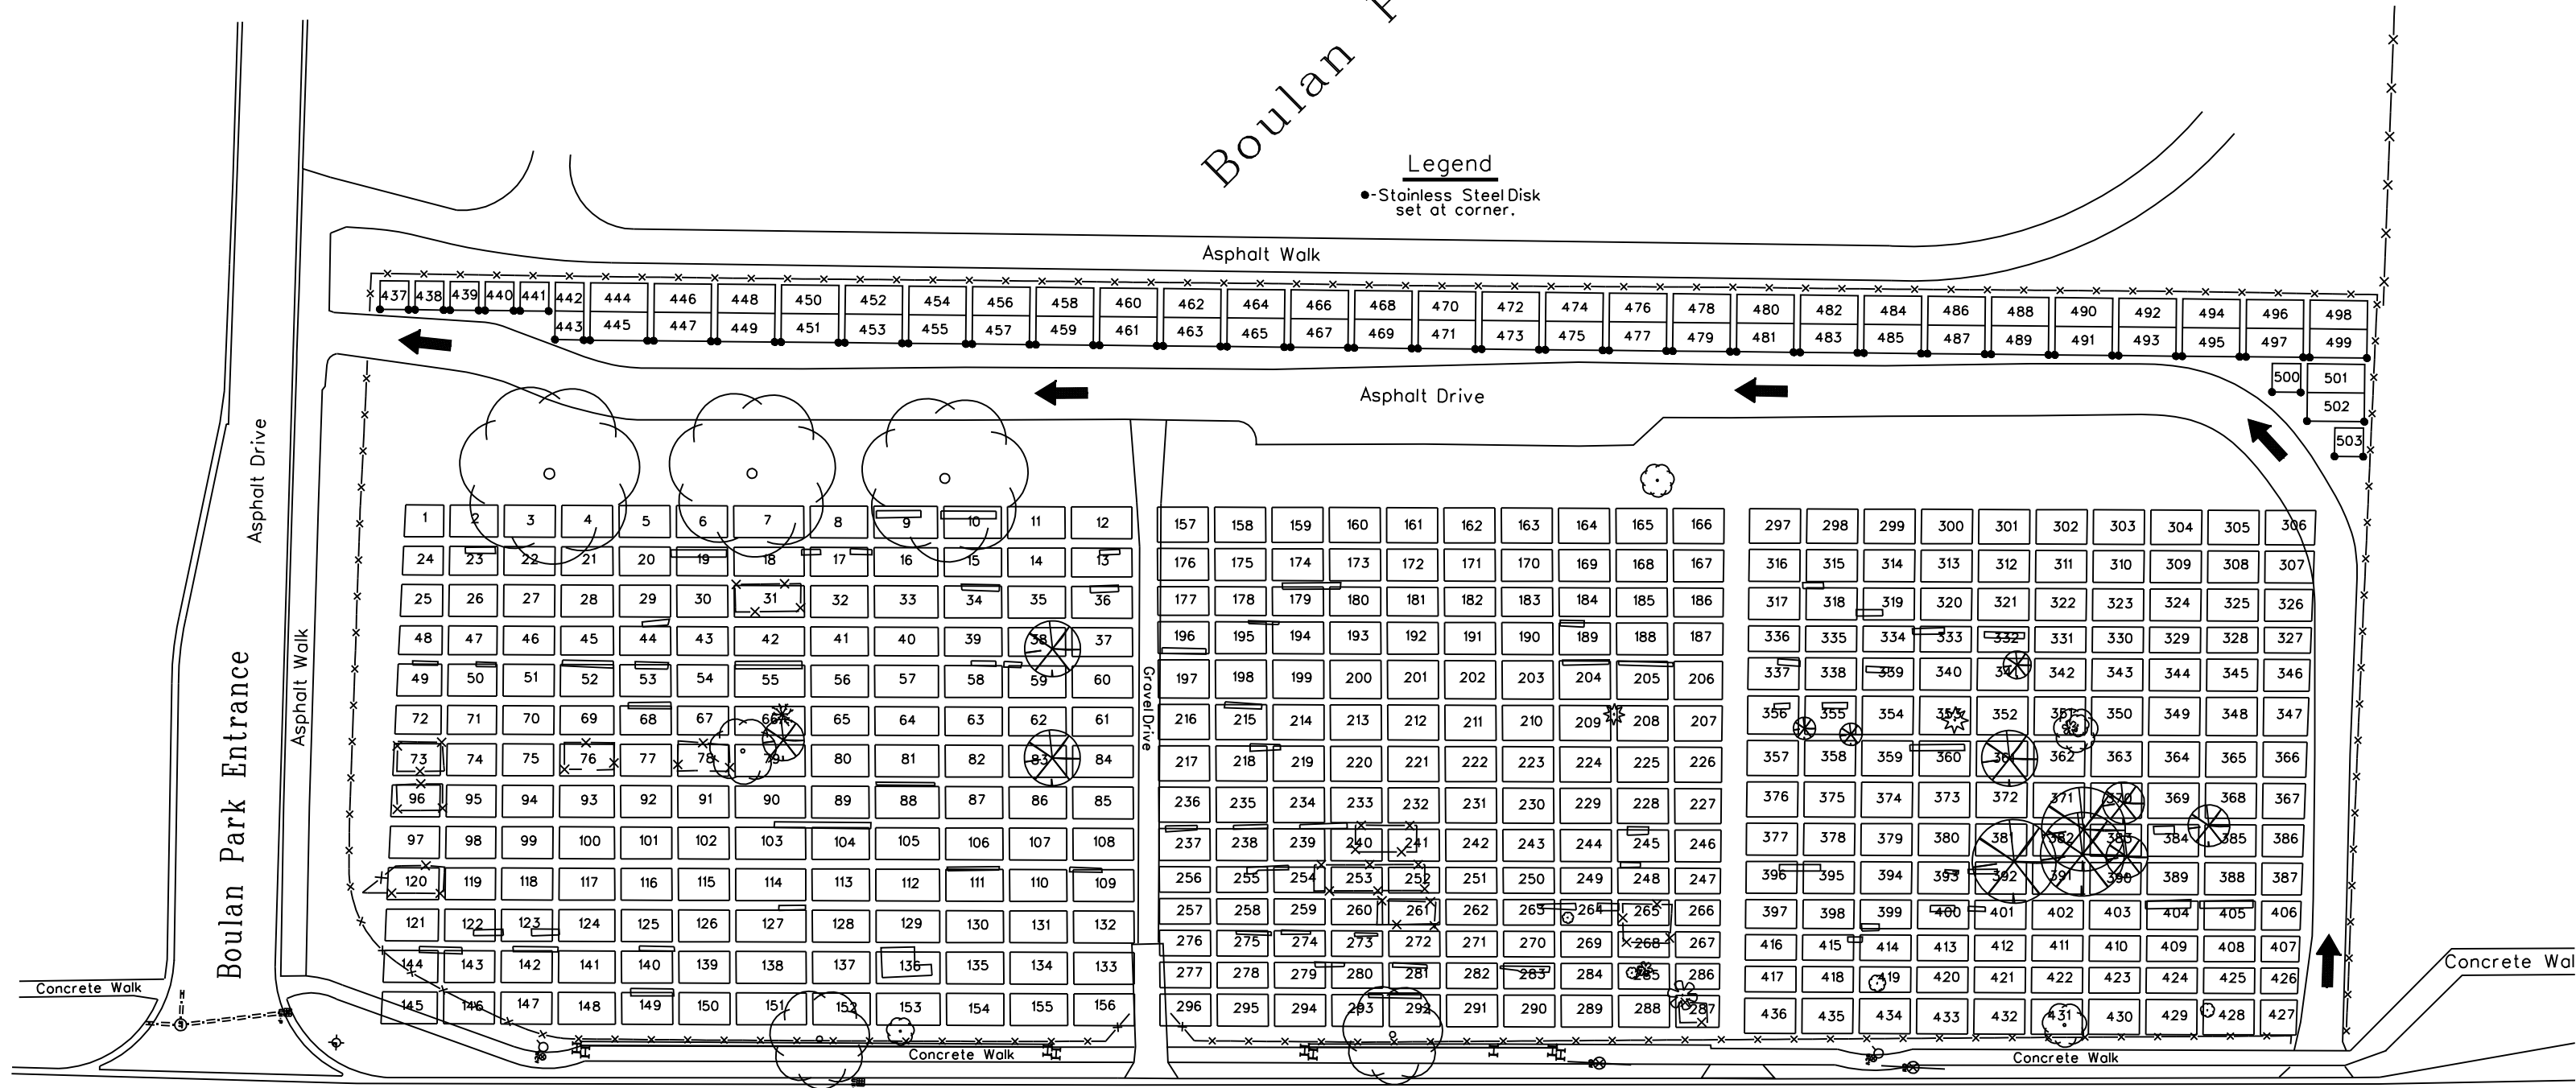

Boulan Park

Legend
 ●-Stainless Steel Disk
 set at corner.

Crooks Road

CITY OF TROY OAKLAND COUNTY, MICHIGAN			
CITY OF TROY CROOKS ROAD CEMETERY			
SCALE	DRAWN BY	CHECKED	FILE
HOR.	NAME CJB III	NAME RH	
VER.	DATE 8-28-07	DATE 8-28-07	VIEW #1
DATE	REV.	SHEET No.	JOB No.
		STEVEN J. VANDETTE CITY ENGINEER	10F1