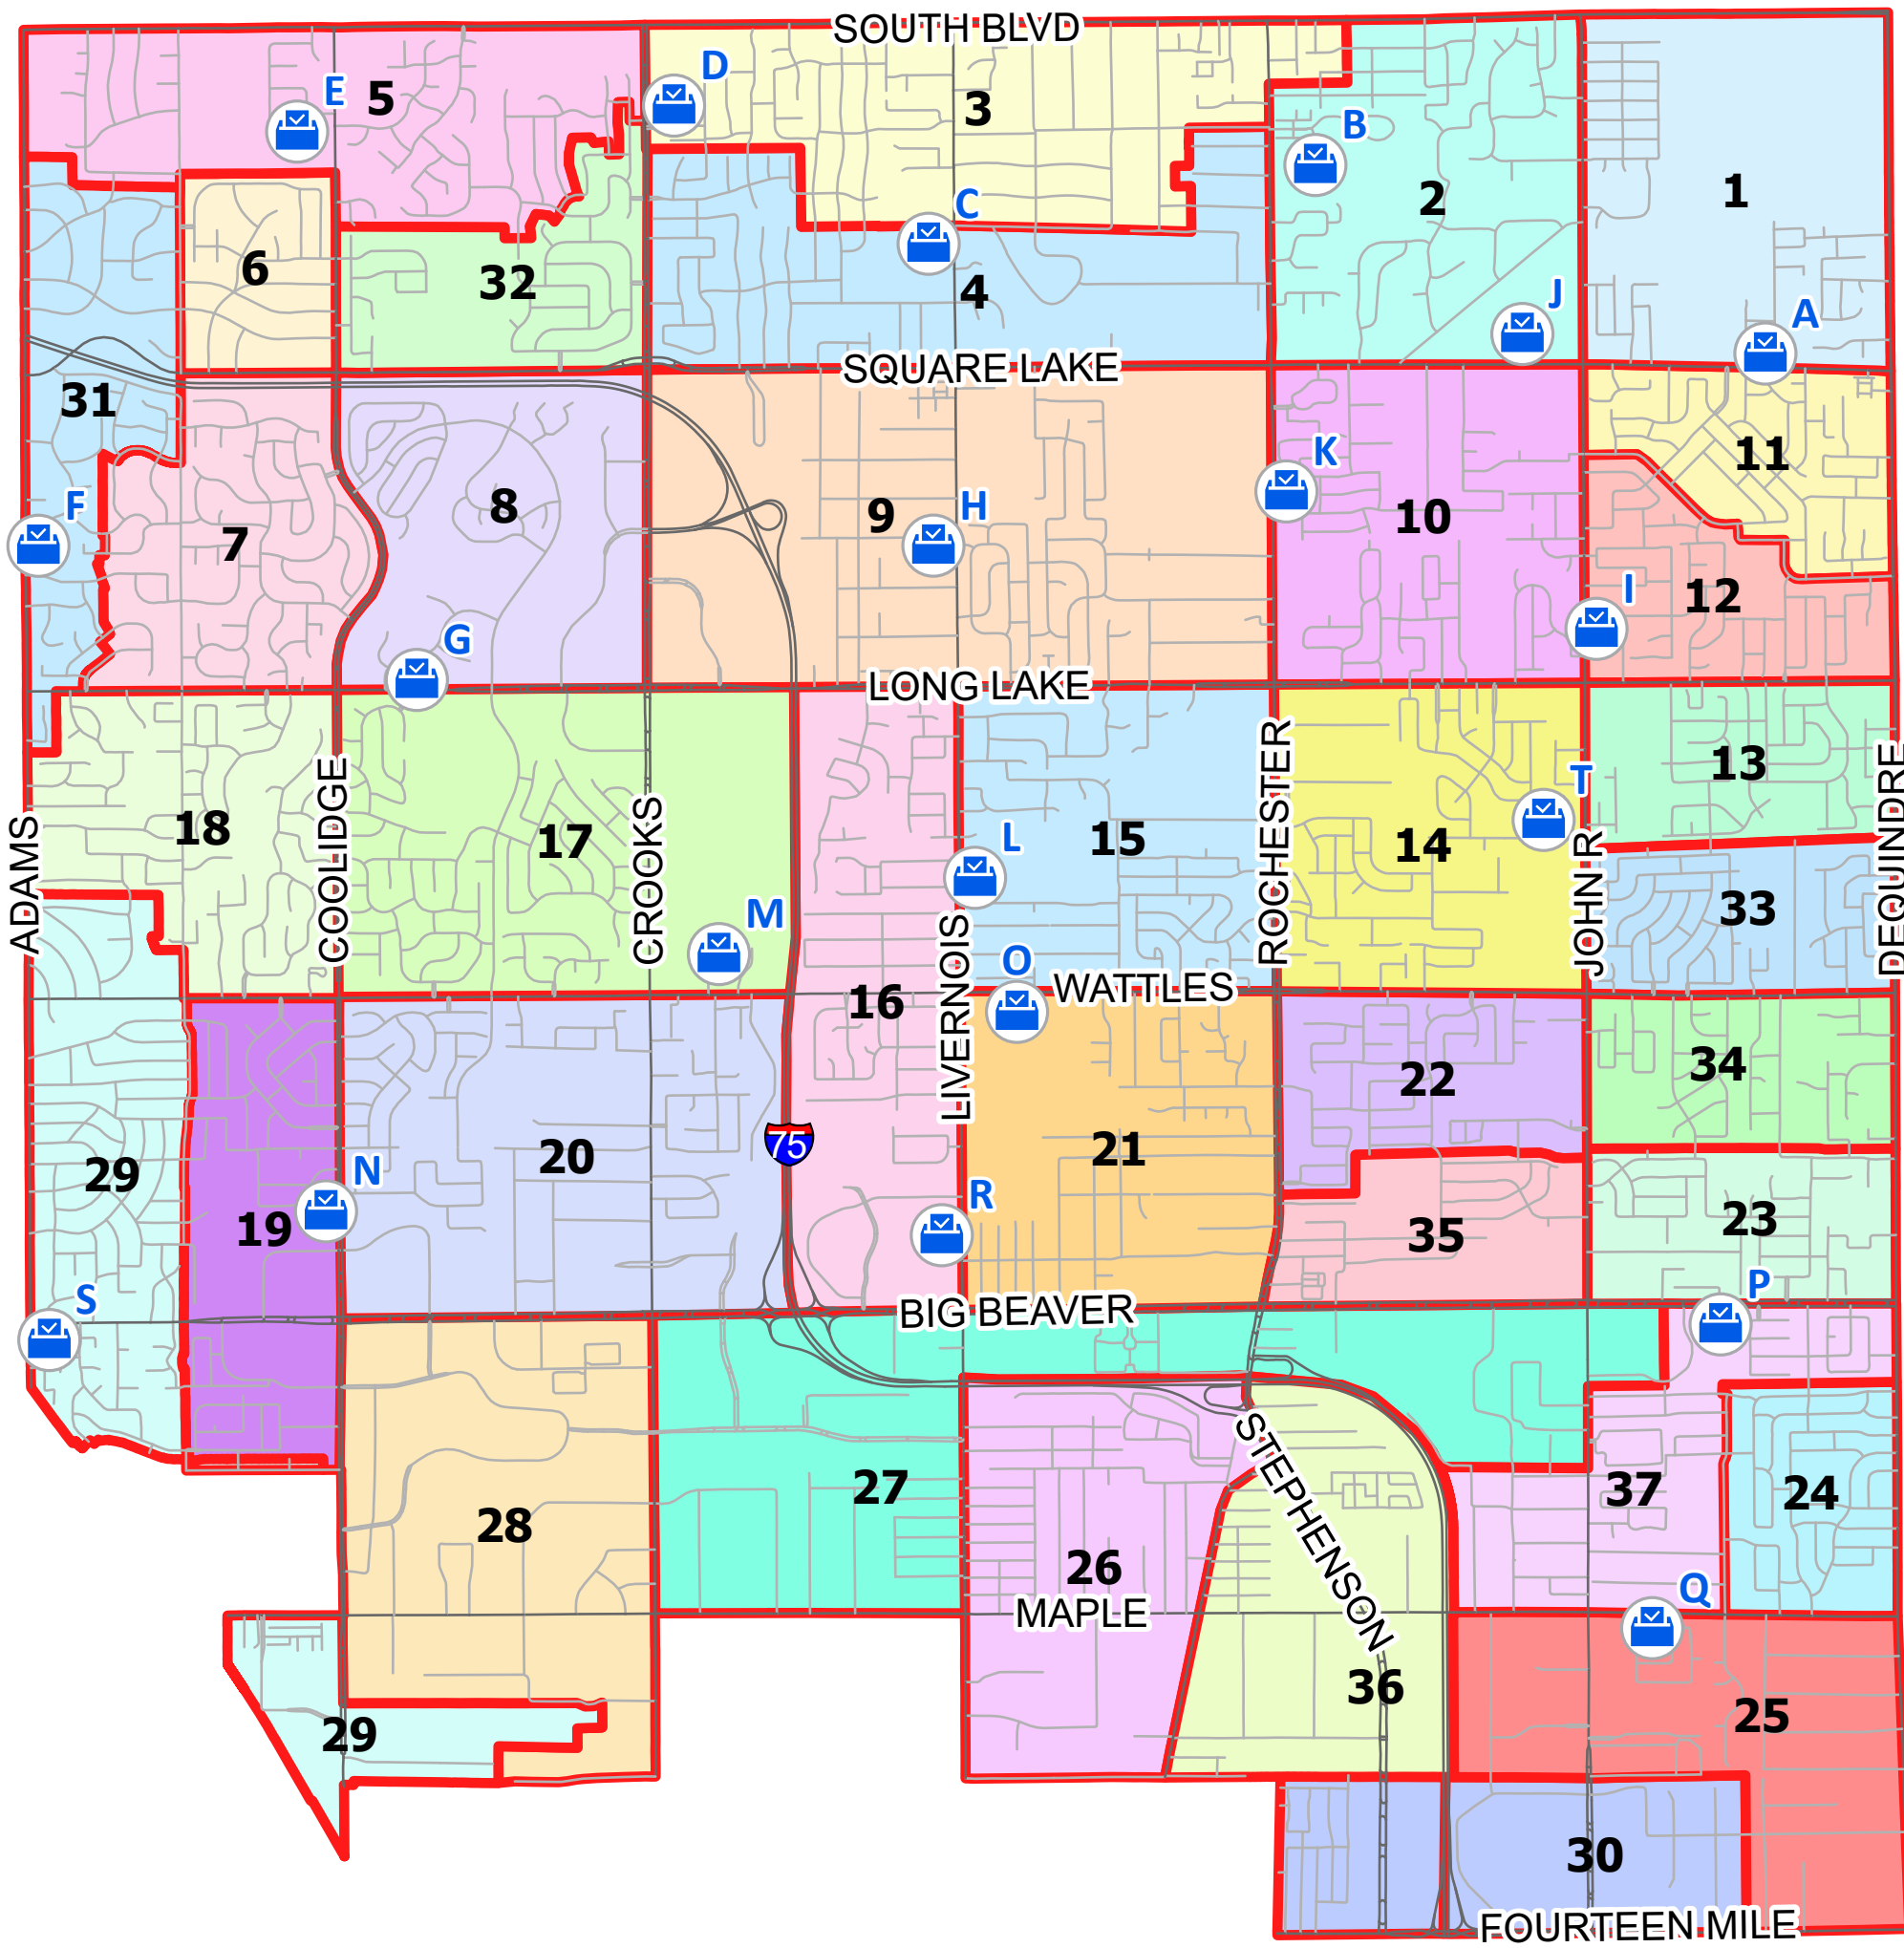

Voting Precinct Map

PRECINCT	LOCATION	ADDRESS	MAP ID
1	Evanswood Church of God	2601 E Square Lake	A
2	Woodside Bible Church	6600 Rochester	B
3	First United Methodist Church	6363 Livernois	C
4	First United Methodist Church	6363 Livernois	C
5	Faith Apostolic Church	6710 Crooks	D
6	Troy Nature Center	6685 Coolidge	E
7	St. Stephen Episcopal Church	5500 Adams	F
8	Northfield Hills Baptist Church	1800 W Long Lake	G
9	SALT Church	5475 Livernois	H
10	Woodside Bible Church	6600 Rochester	B
11	Evanswood Church of God	2601 E Square Lake	A
12	Bethesda Romanian Pentecostal Church	2075 E Long Lake	I
13	Kensington Community Church	1825 E Square Lake	J
14	Bridge Community Church	5700 Rochester	K
15	Bridge Community Church	5700 Rochester	K
16	First Presbyterian Church	4328 Livernois	L
17	St. Nicholas Greek Orthodox Church	760 W Wattles	M
18	St. Stephen Episcopal Church	5500 Adams	F
19	Lutheran Church of the Master	3333 Coolidge	N
20	St. Nicholas Greek Orthodox Church	760 W Wattles	M
21	St. Lucy Croatian Church	200 E Wattles	O
22	St. Lucy Croatian Church	200 E Wattles	O
23	St. Joseph Chaldean Catholic Church	2442 E Big Beaver	P
24	St. Joseph Chaldean Catholic Church	2442 E Big Beaver	P
25	St. George Antiochian Orthodox Church	2160 E Maple	Q
26	Troy Community Center	3179 Livernois	R
27	Troy Community Center	3179 Livernois	R
28	Lutheran Church of the Master	3333 Coolidge	N
29	Central Woodward Christian Church	3955 W Big Beaver	S
30	St. Joseph Chaldean Catholic Church	2442 E Big Beaver	P
31	Troy Nature Center	6685 Coolidge	E
32	Faith Apostolic Church	6710 Crooks	D
33	Kensington Community Church	1825 E Square Lake	J
34	St. Anastasia Catholic Church	4571 John R	T
35	St. Anastasia Catholic Church	4571 John R	T
36	Troy Community Center	3179 Livernois	R
37	St. George Antiochian Orthodox Church	2160 E Maple	Q

22 Voting Precinct

Polling Location