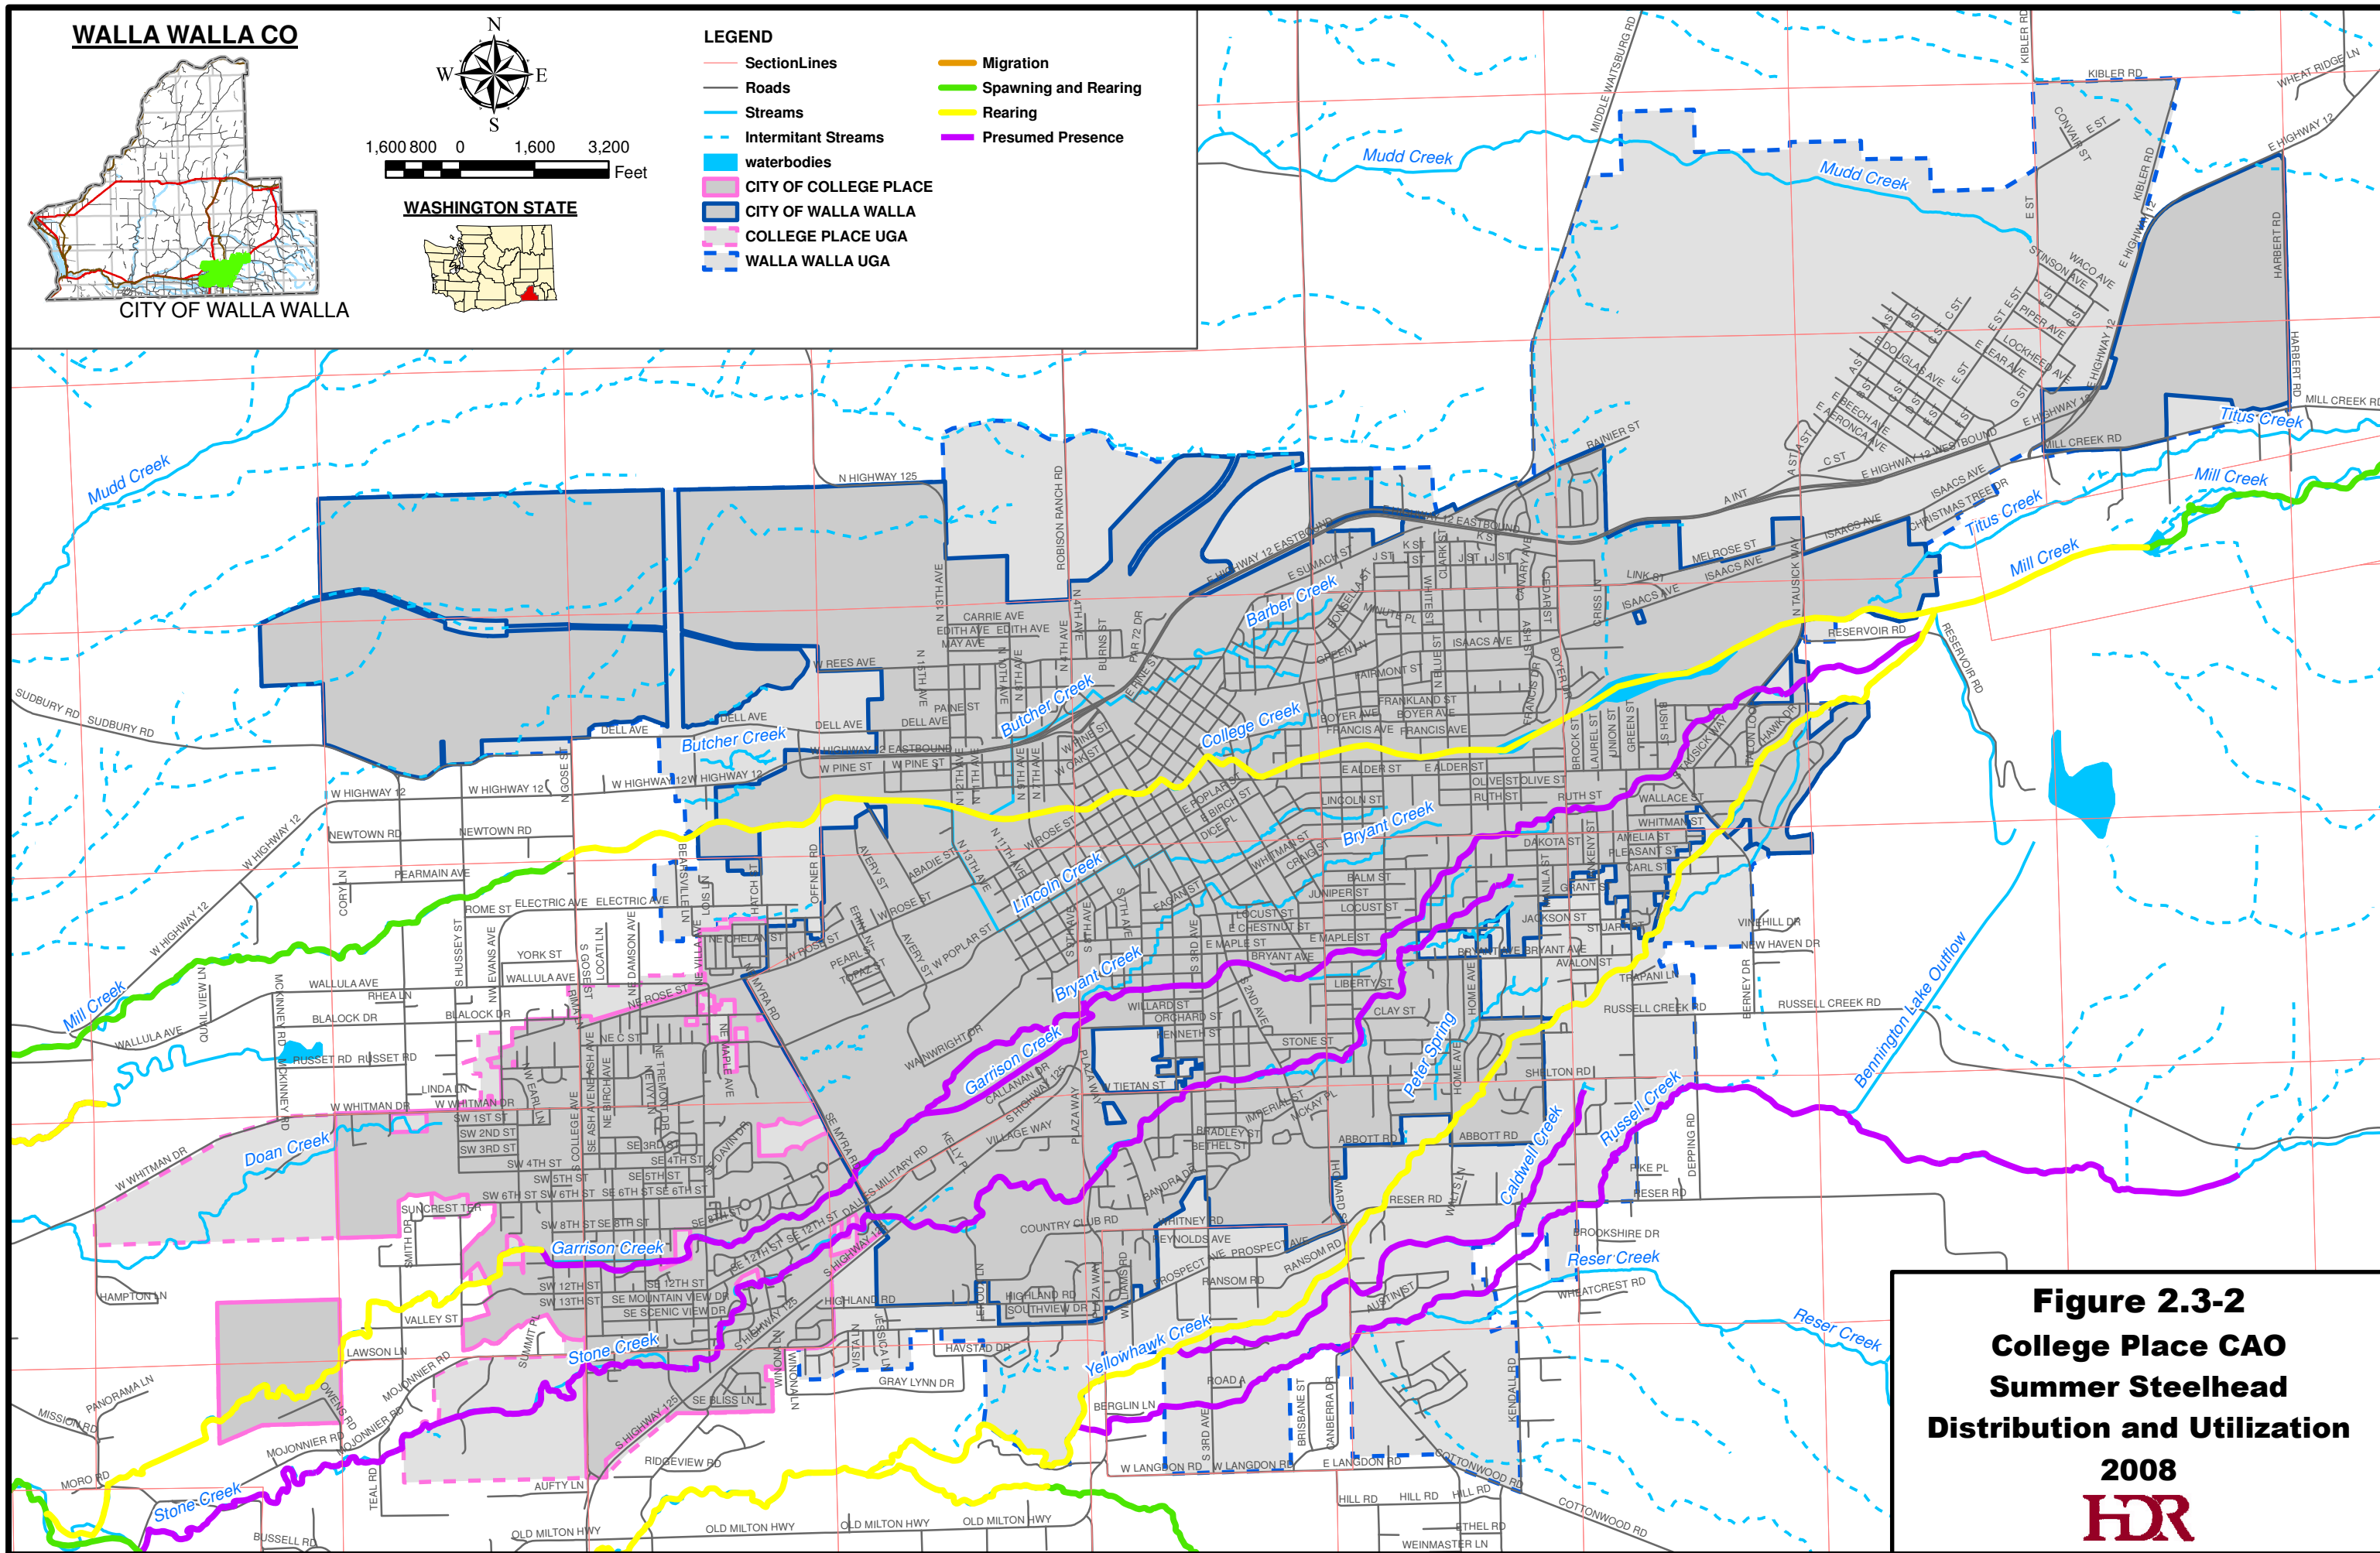

WALLA WALLA CO

WASHINGTON STATE

LEGEND

- SectionLines
- Roads
- Streams
- Intermittent Streams
- waterbodies
- CITY OF COLLEGE PLACE
- CITY OF WALLA WALLA
- COLLEGE PLACE UGA
- WALLA WALLA UGA
- Migration
- Spawning and Rearing
- Rearing
- Presumed Presence

Figure 2.3-2
College Place CAO
Summer Steelhead
Distribution and Utilization
2008
HDR