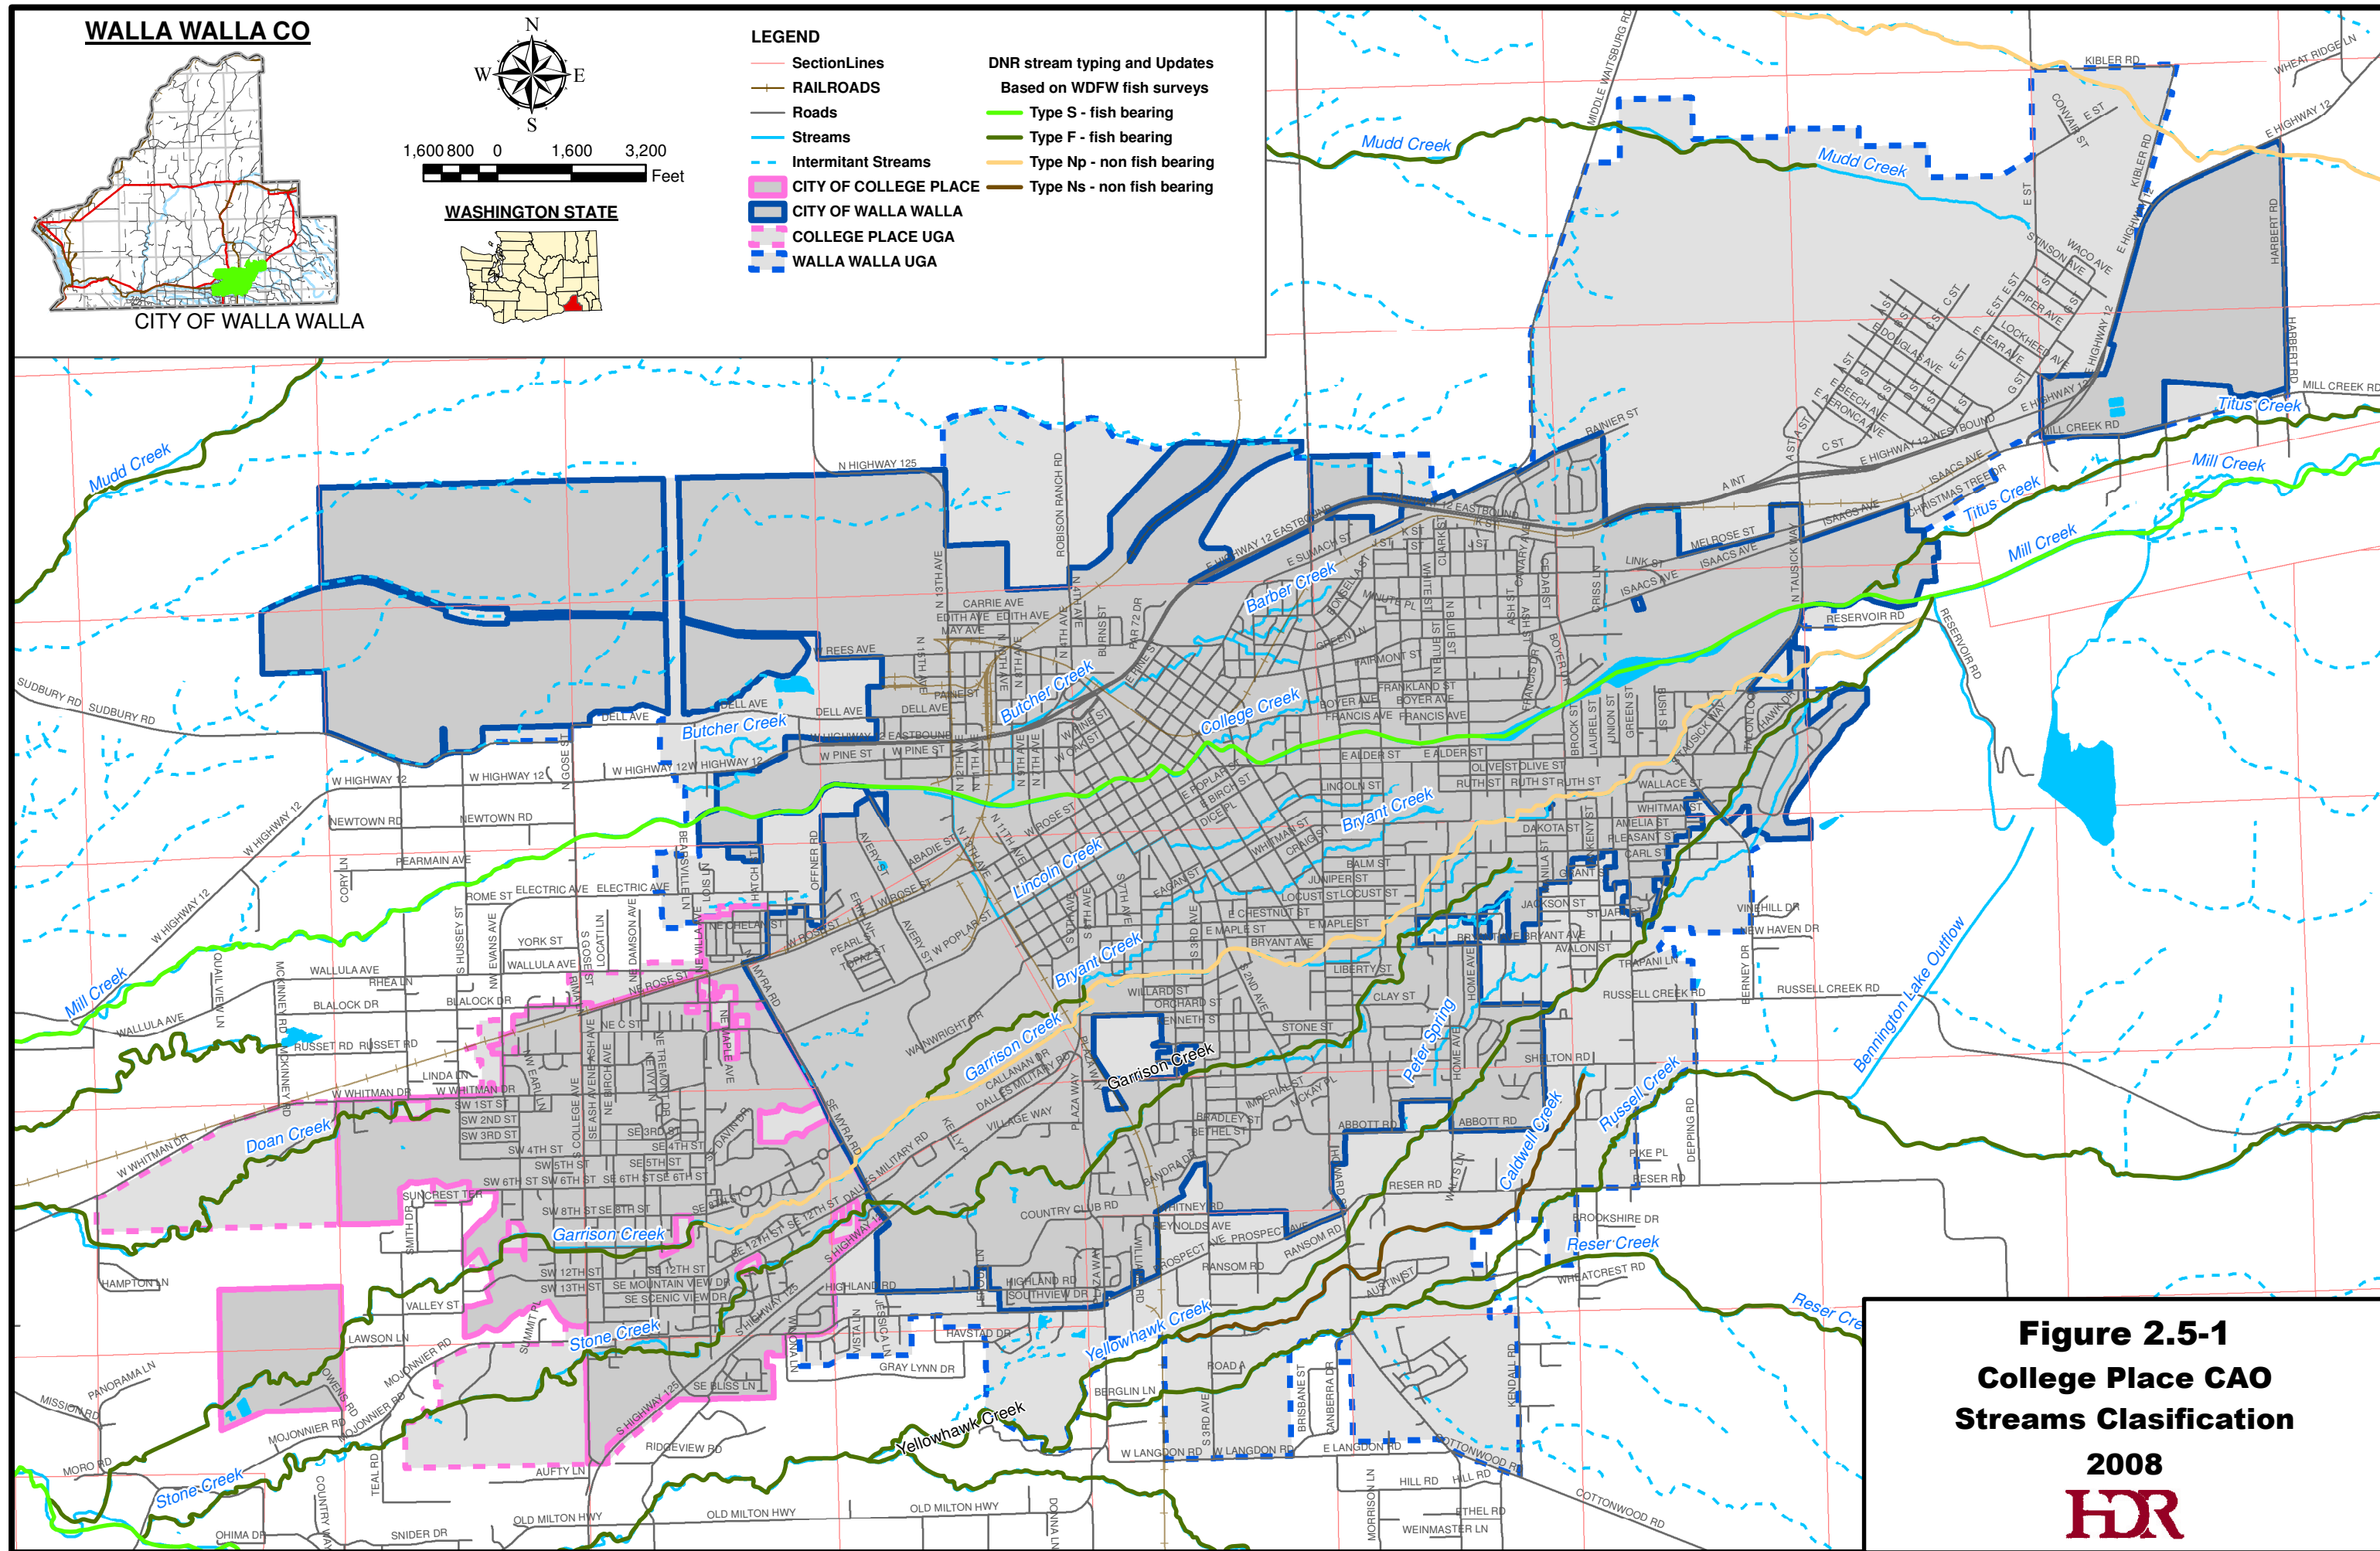

WALLA WALLA CO

1,600 800 0 1,600 3,200 Feet

WASHINGTON STATE

LEGEND

- SectionLines
 - RAILROADS
 - Roads
 - Streams
 - Intermittent Streams
 - CITY OF COLLEGE PLACE
 - CITY OF WALLA WALLA
 - COLLEGE PLACE UGA
 - WALLA WALLA UGA
- DNR stream typing and Updates
Based on WDFW fish surveys**
- Type S - fish bearing
 - Type F - fish bearing
 - Type Np - non fish bearing
 - Type Ns - non fish bearing

**Figure 2.5-1
College Place CAO
Streams Clasification
2008
HDR**