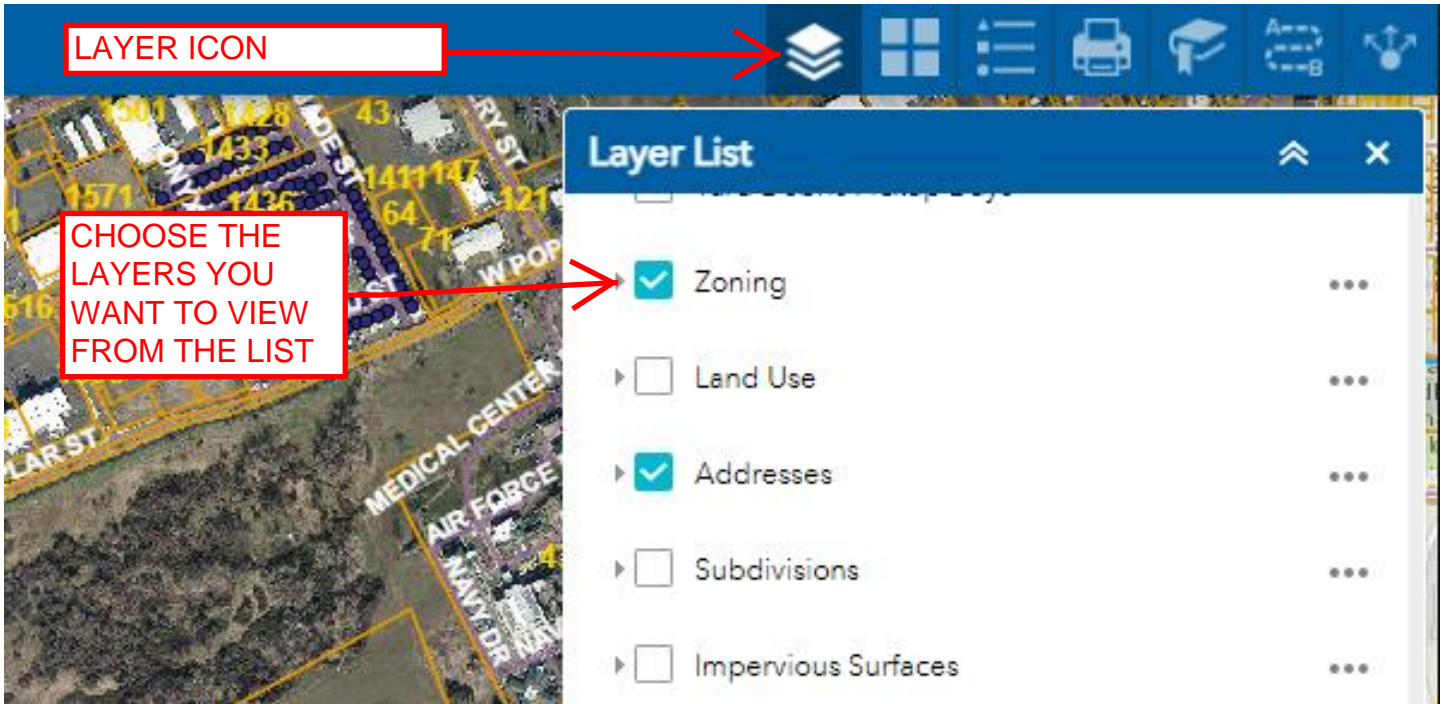

TO TURN ON THE ZONING LAYER, ADDRESSES AND OTHER LAYERS:

- IN UPPER RIGHT HAND CORNER SELECT THE **LAYER LIST ICON** AND SELECT THE LAYERS TO VIEW

TO SEARCH FOR PROPERTIES BY ADDRESS, PARCEL NUMBER, OR OWNER NAME:

- IN UPPER LEFT HAND CORNER OF THE MAP USE THE SEARCH BOX
- CLICK THE UPSIDE DOWN ARROW TO CHANGE THE SEARCH TYPE