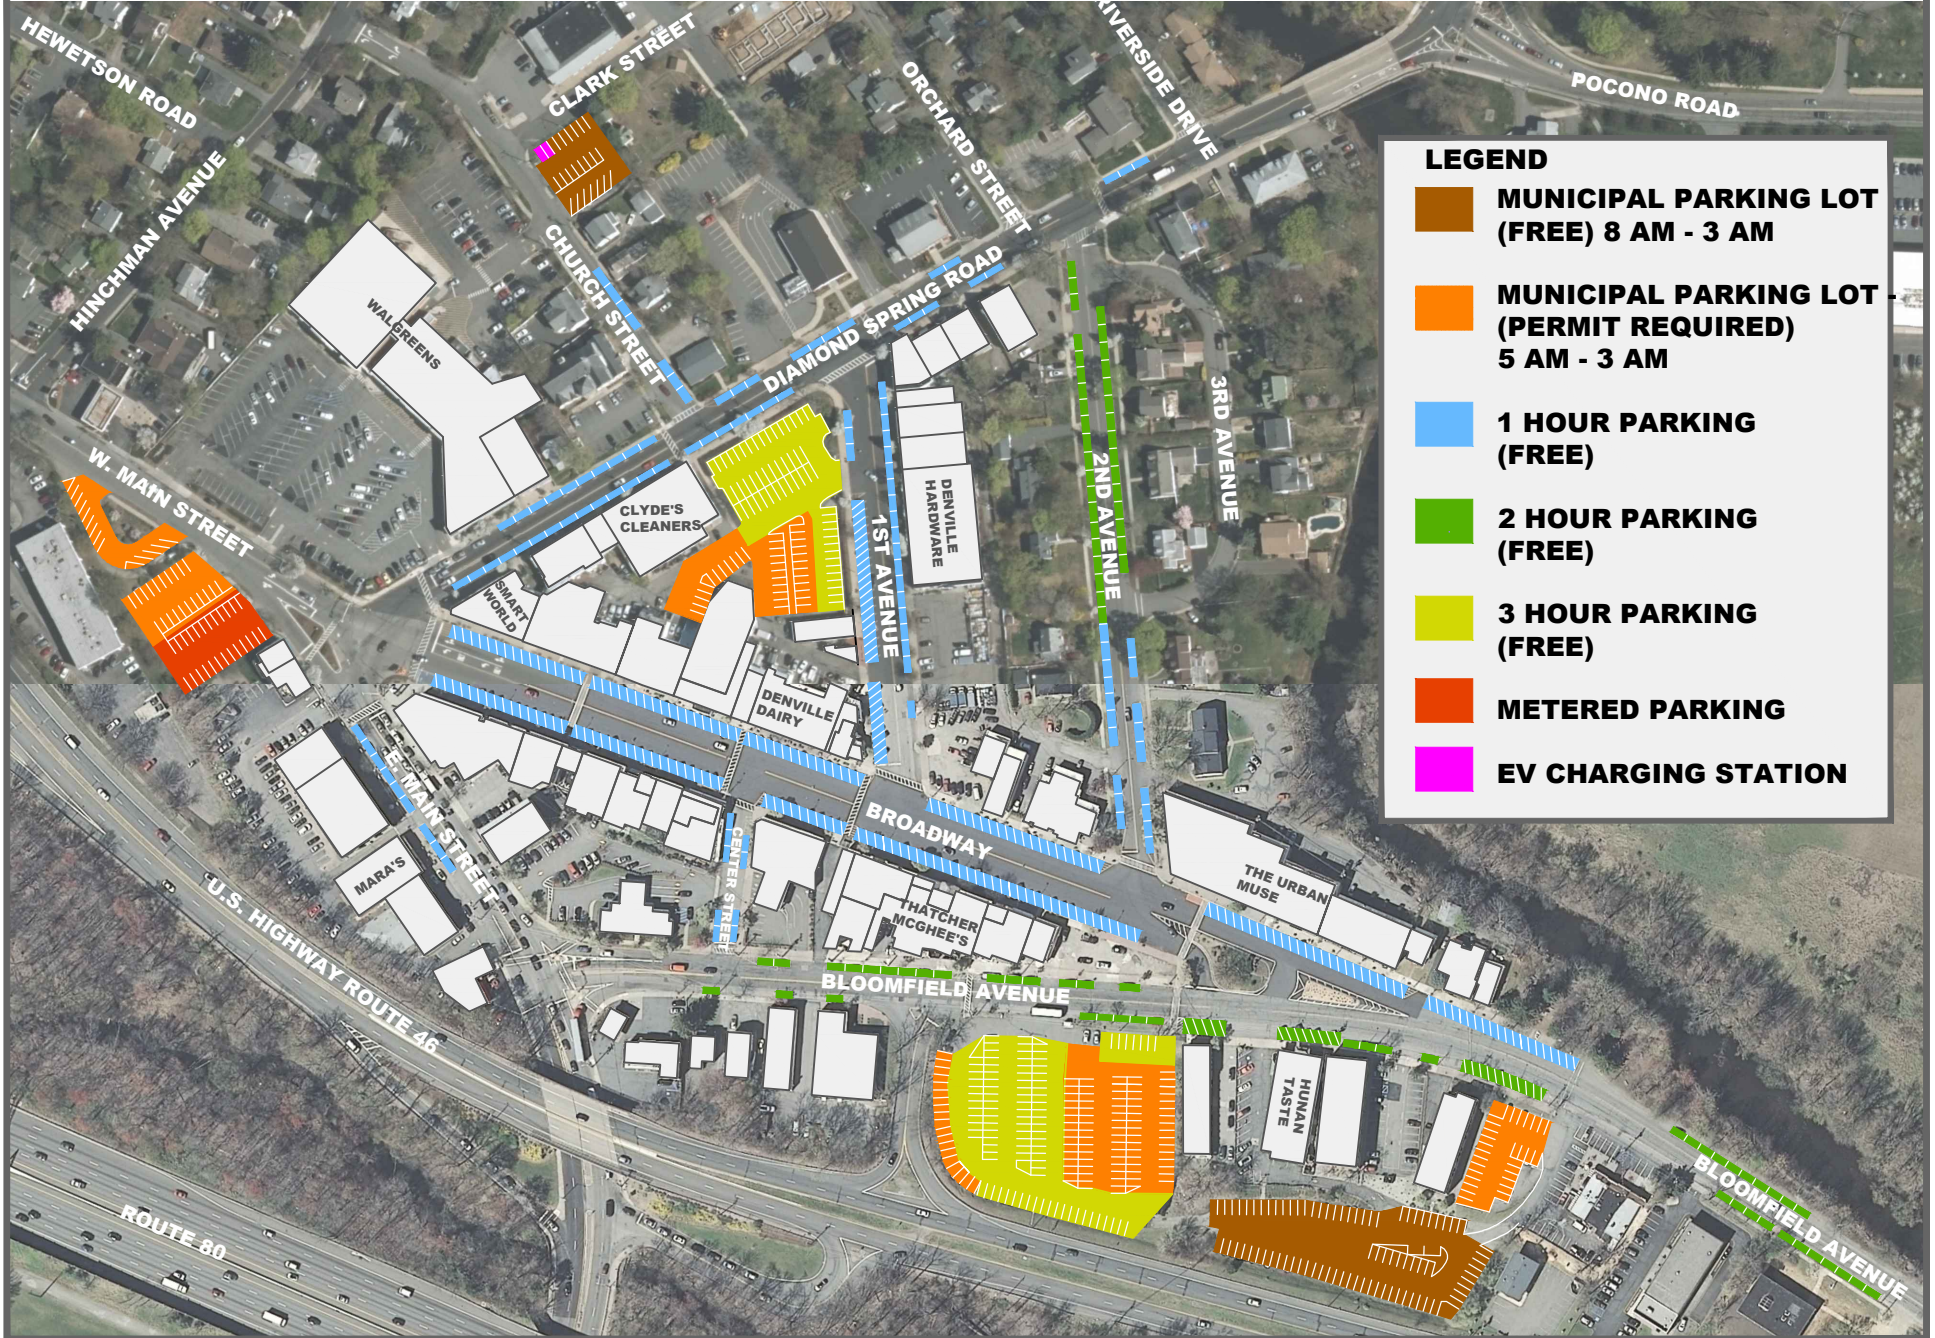

# DOWNTOWN PARKING MAP

TOWNSHIP OF DENVILLE, MORRIS COUNTY, NEW JERSEY

## LEGEND

-  **MUNICIPAL PARKING LOT (FREE) 8 AM - 3 AM**
-  **MUNICIPAL PARKING LOT (PERMIT REQUIRED) 5 AM - 3 AM**
-  **1 HOUR PARKING (FREE)**
-  **2 HOUR PARKING (FREE)**
-  **3 HOUR PARKING (FREE)**
-  **METERED PARKING**
-  **EV CHARGING STATION**