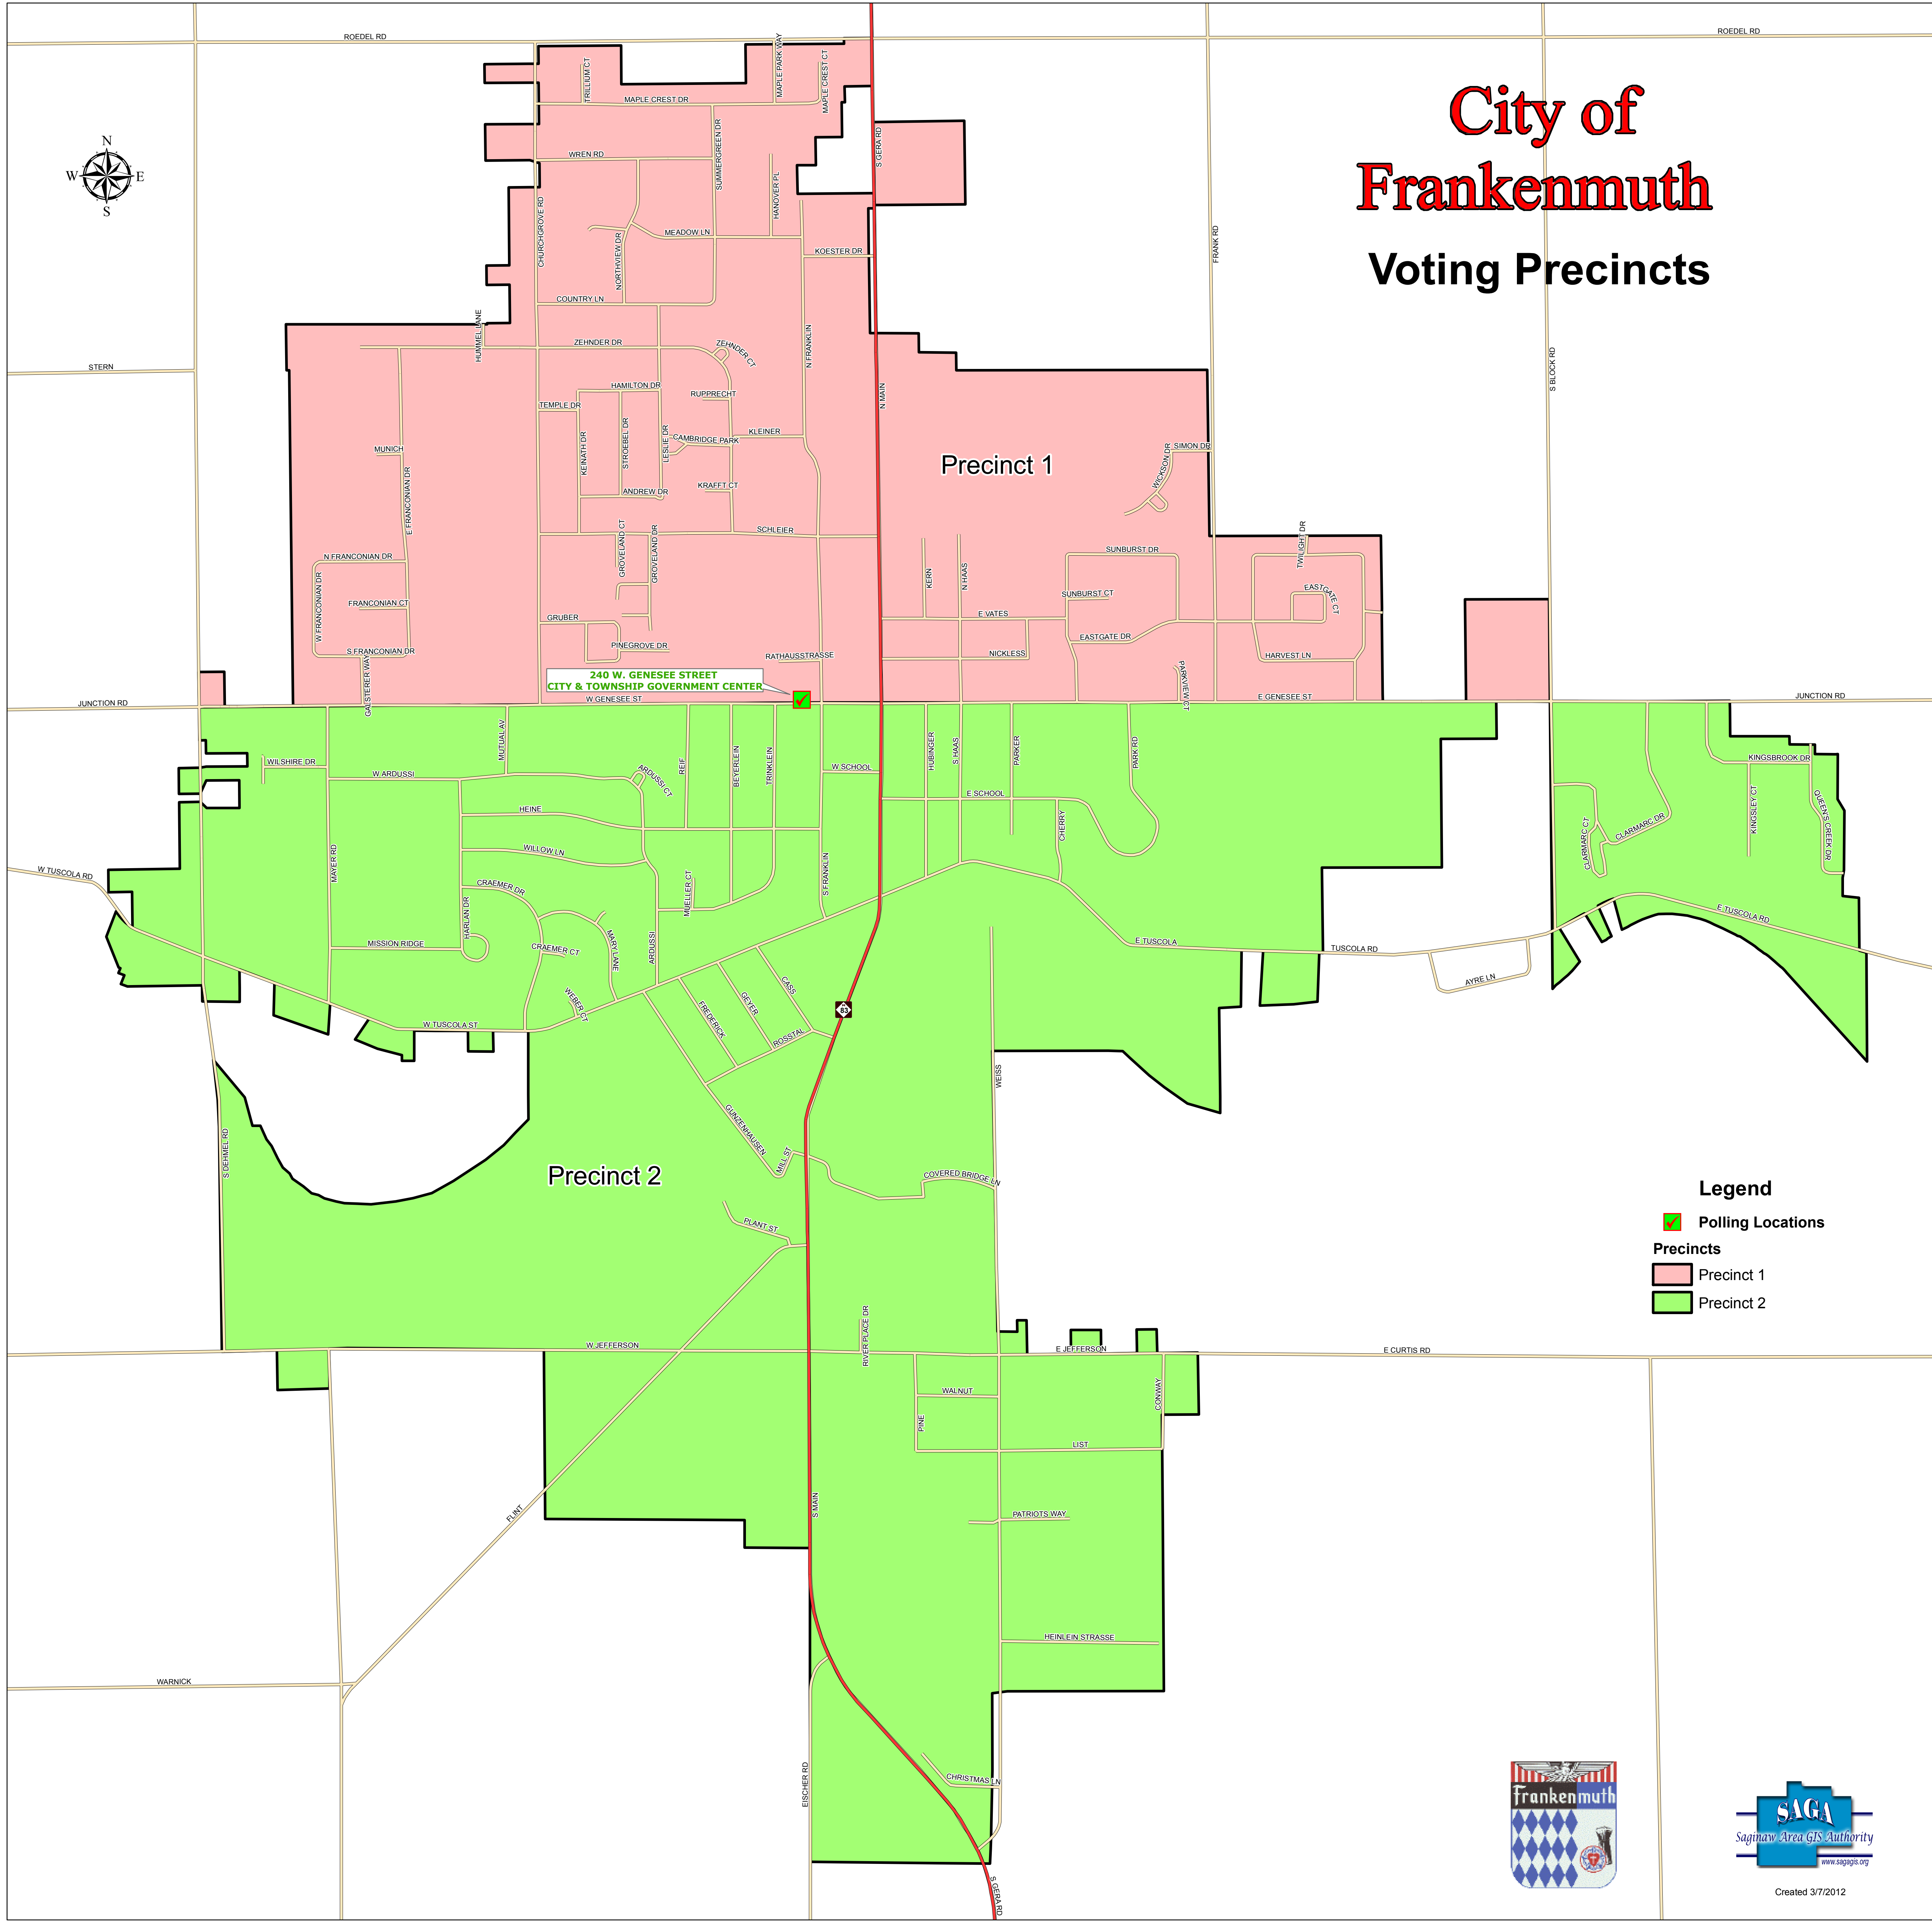

City of Frankenmuth

Voting Precincts

240 W. GENESEE STREET
CITY & TOWNSHIP GOVERNMENT CENTER
W GENESEE ST

Legend

- Polling Locations
- Precincts**
- Precinct 1
- Precinct 2