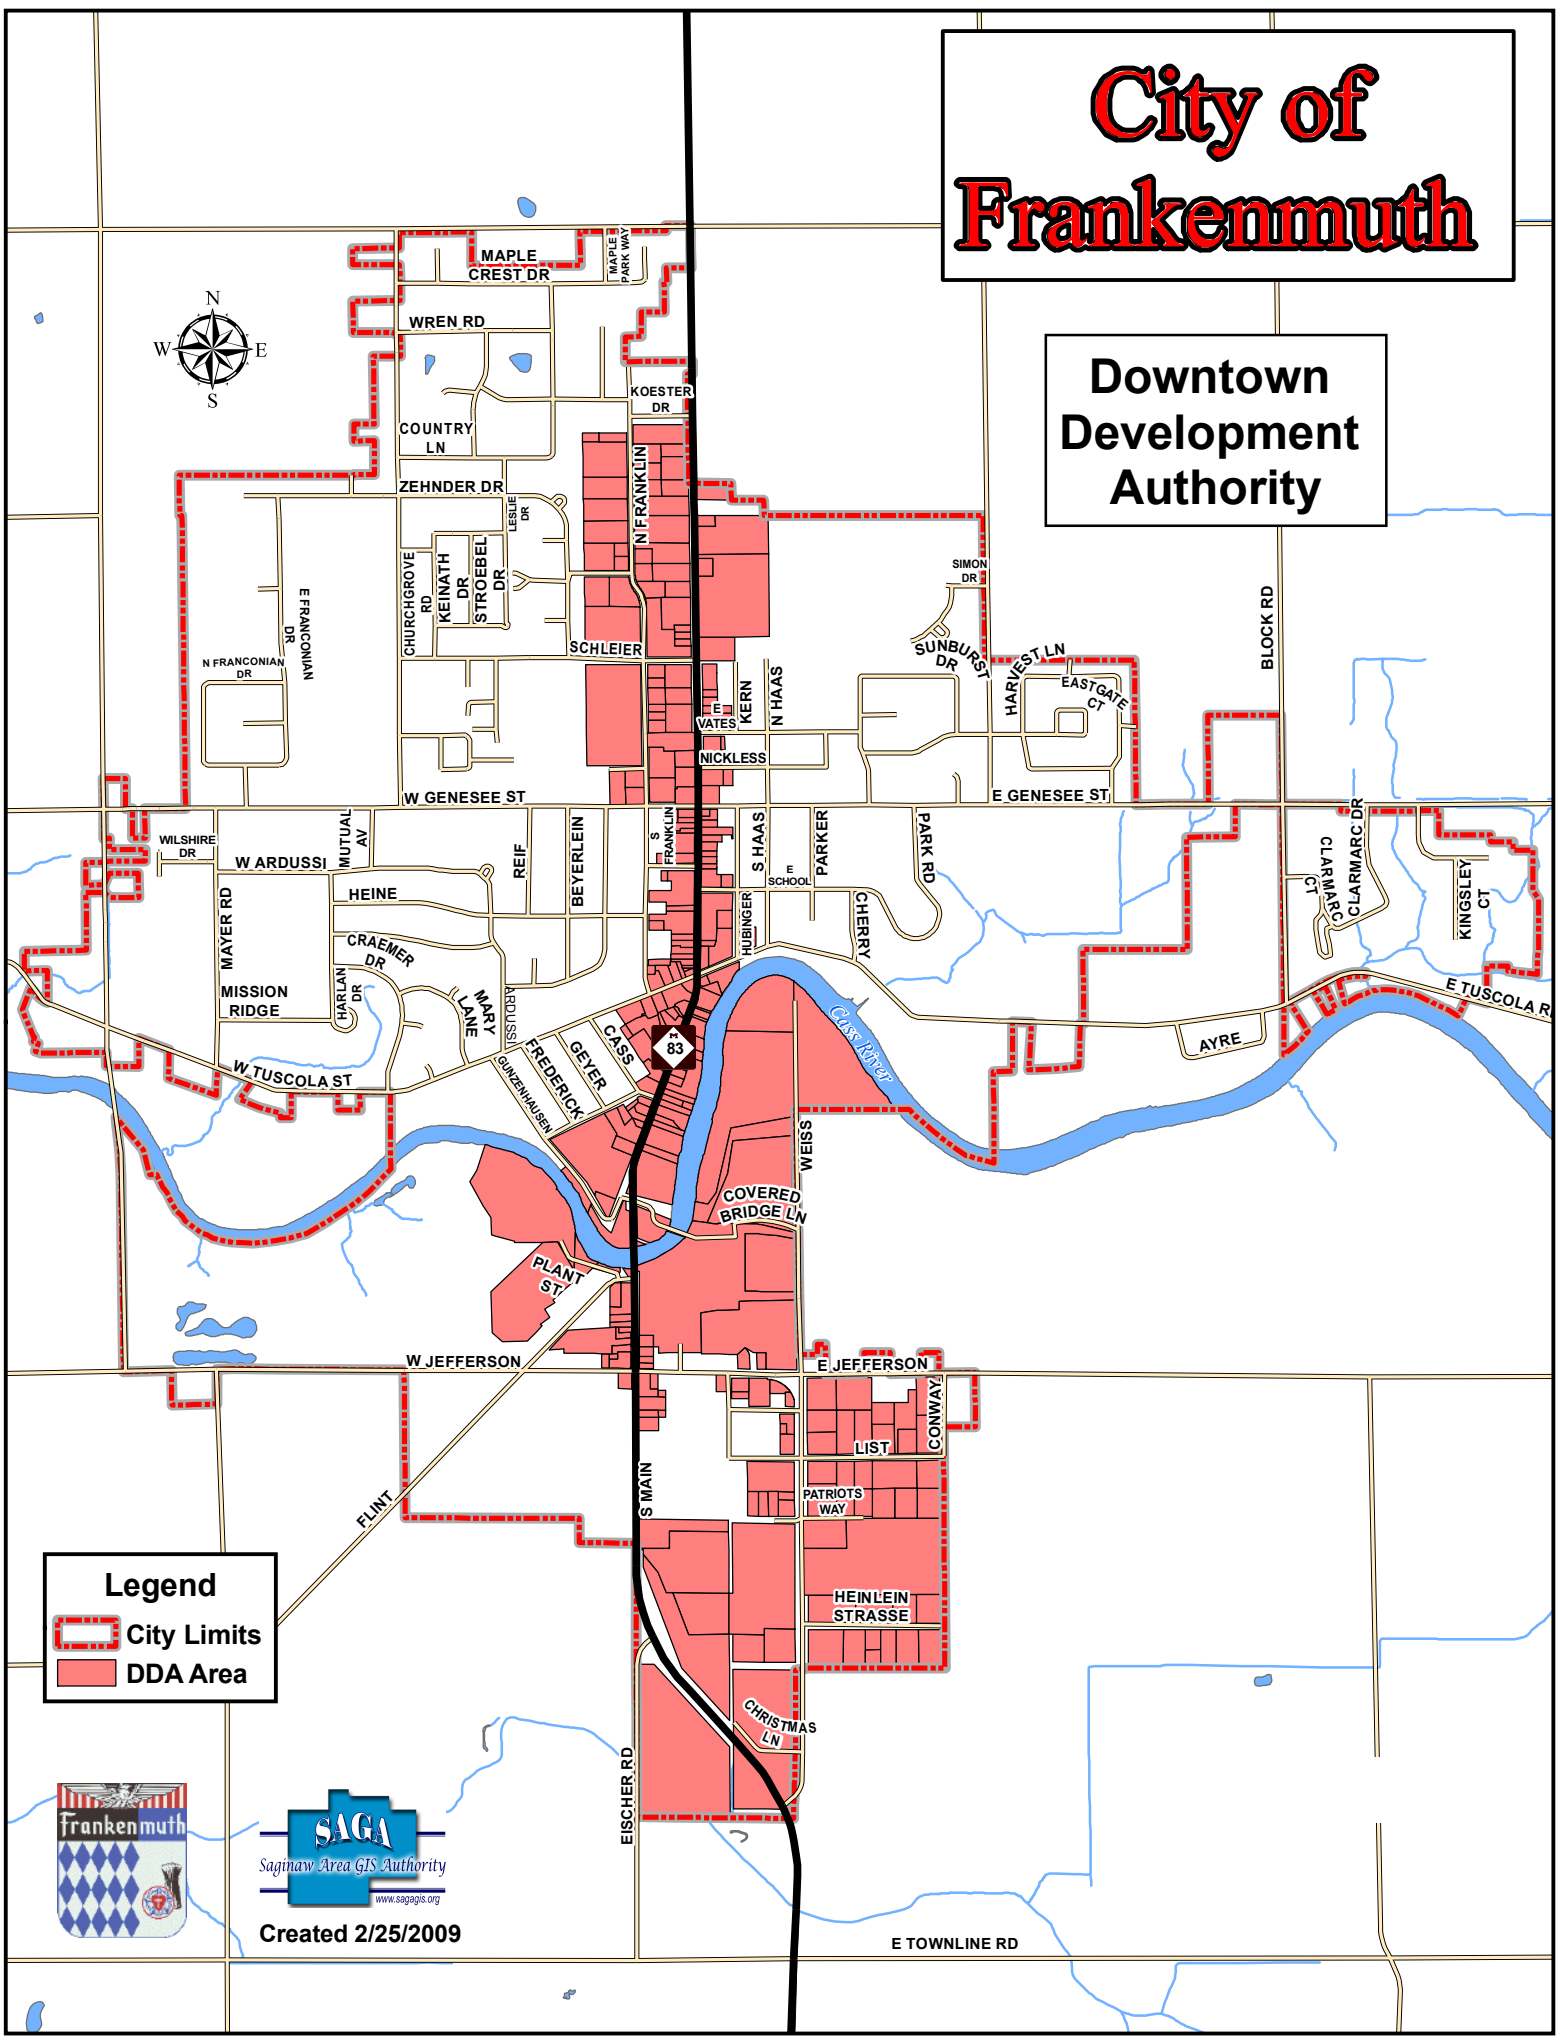

# City of Frankenmuth

Downtown  
Development  
Authority

**Legend**

- City Limits
- DDA Area

Created 2/25/2009

E TOWNLIN RD