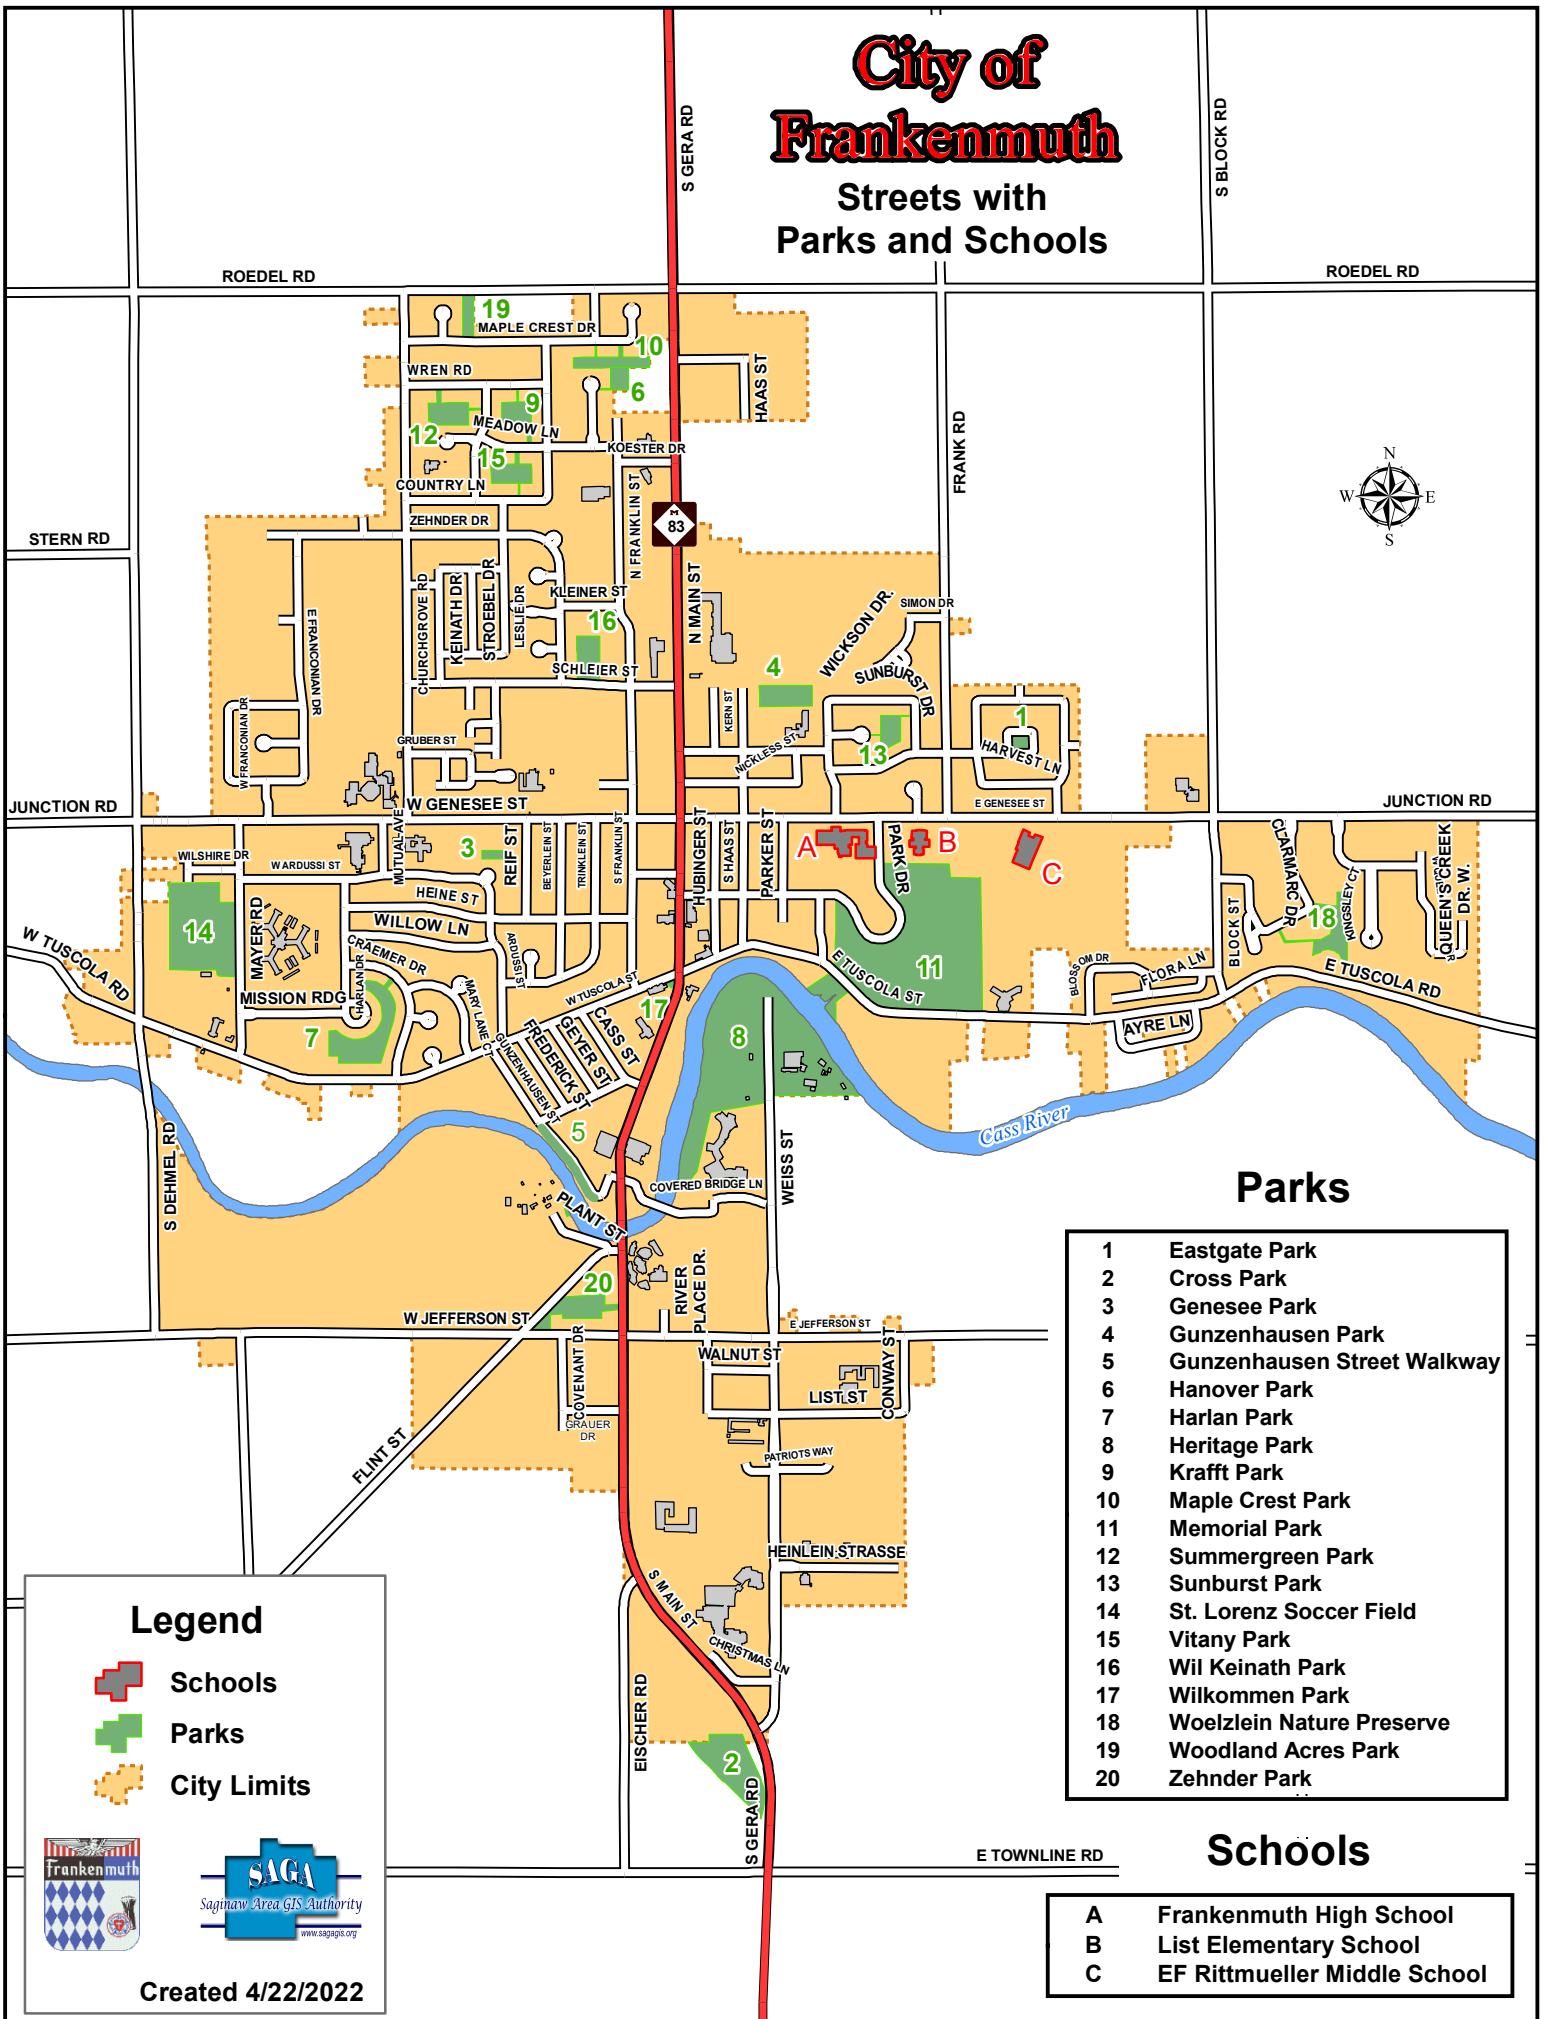

City of Frankenmuth

Streets with Parks and Schools

Parks

- 1 Eastgate Park
- 2 Cross Park
- 3 Genesee Park
- 4 Gunzenhausen Park
- 5 Gunzenhausen Street Walkway
- 6 Hanover Park
- 7 Harlan Park
- 8 Heritage Park
- 9 Krafft Park
- 10 Maple Crest Park
- 11 Memorial Park
- 12 Summergreen Park
- 13 Sunburst Park
- 14 St. Lorenz Soccer Field
- 15 Vitany Park
- 16 Wil Keinath Park
- 17 Willkommen Park
- 18 Woeizlein Nature Preserve
- 19 Woodland Acres Park
- 20 Zehnder Park

Schools

- A Frankenmuth High School
- B List Elementary School
- C EF Rittmueller Middle School

Legend

- Schools
- Parks
- City Limits

Created 4/22/2022