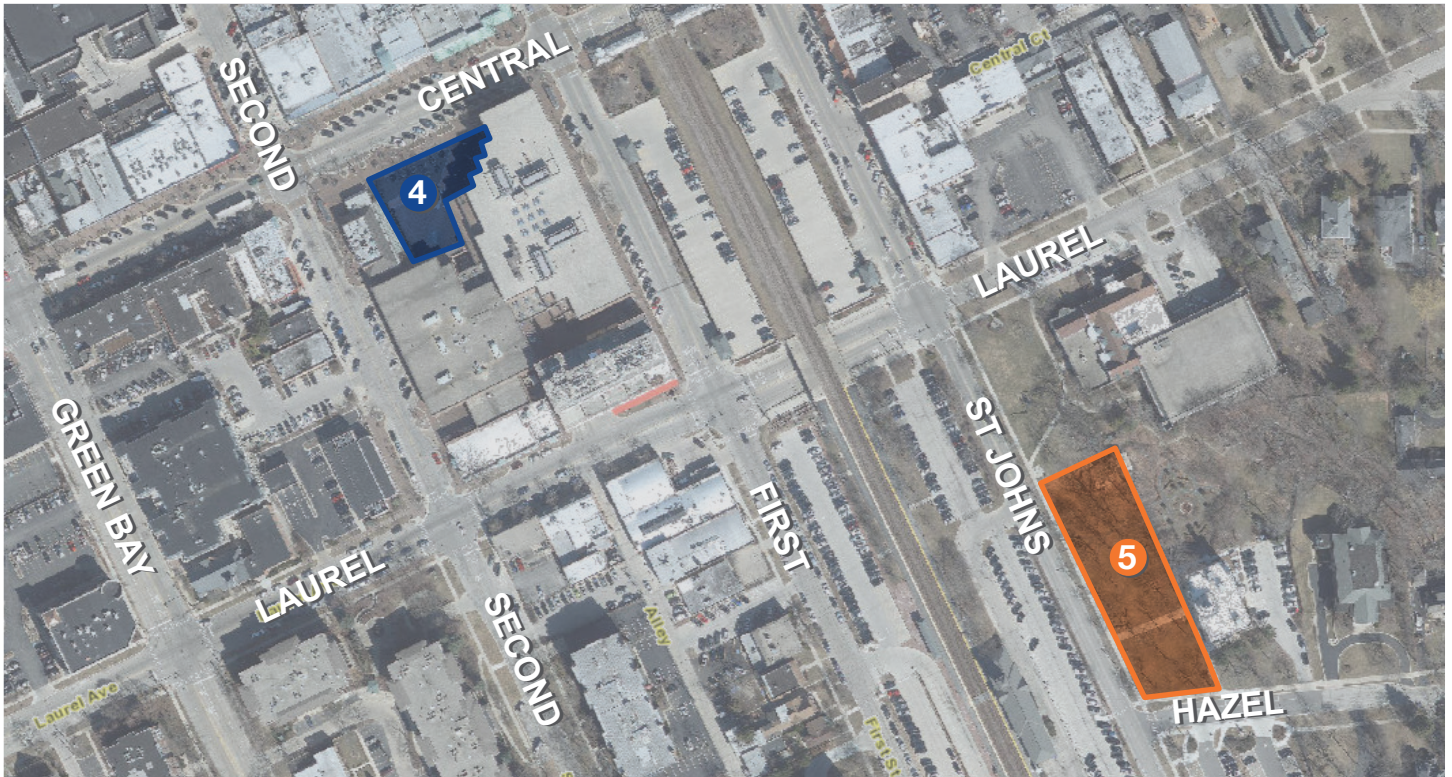

Highland Park Approved Dining & Seating Areas

Ravinia Business District

Downtown

Legend

-  Roger Williams Avenue Partial Closure Between Burton Ave. and Pleasant Ave
-  Brown Park "Triangle"
-  Jens Jensen Park
-  Port Clinton Plaza
-  City Hall Lawn & Stupey Cabin Lawn