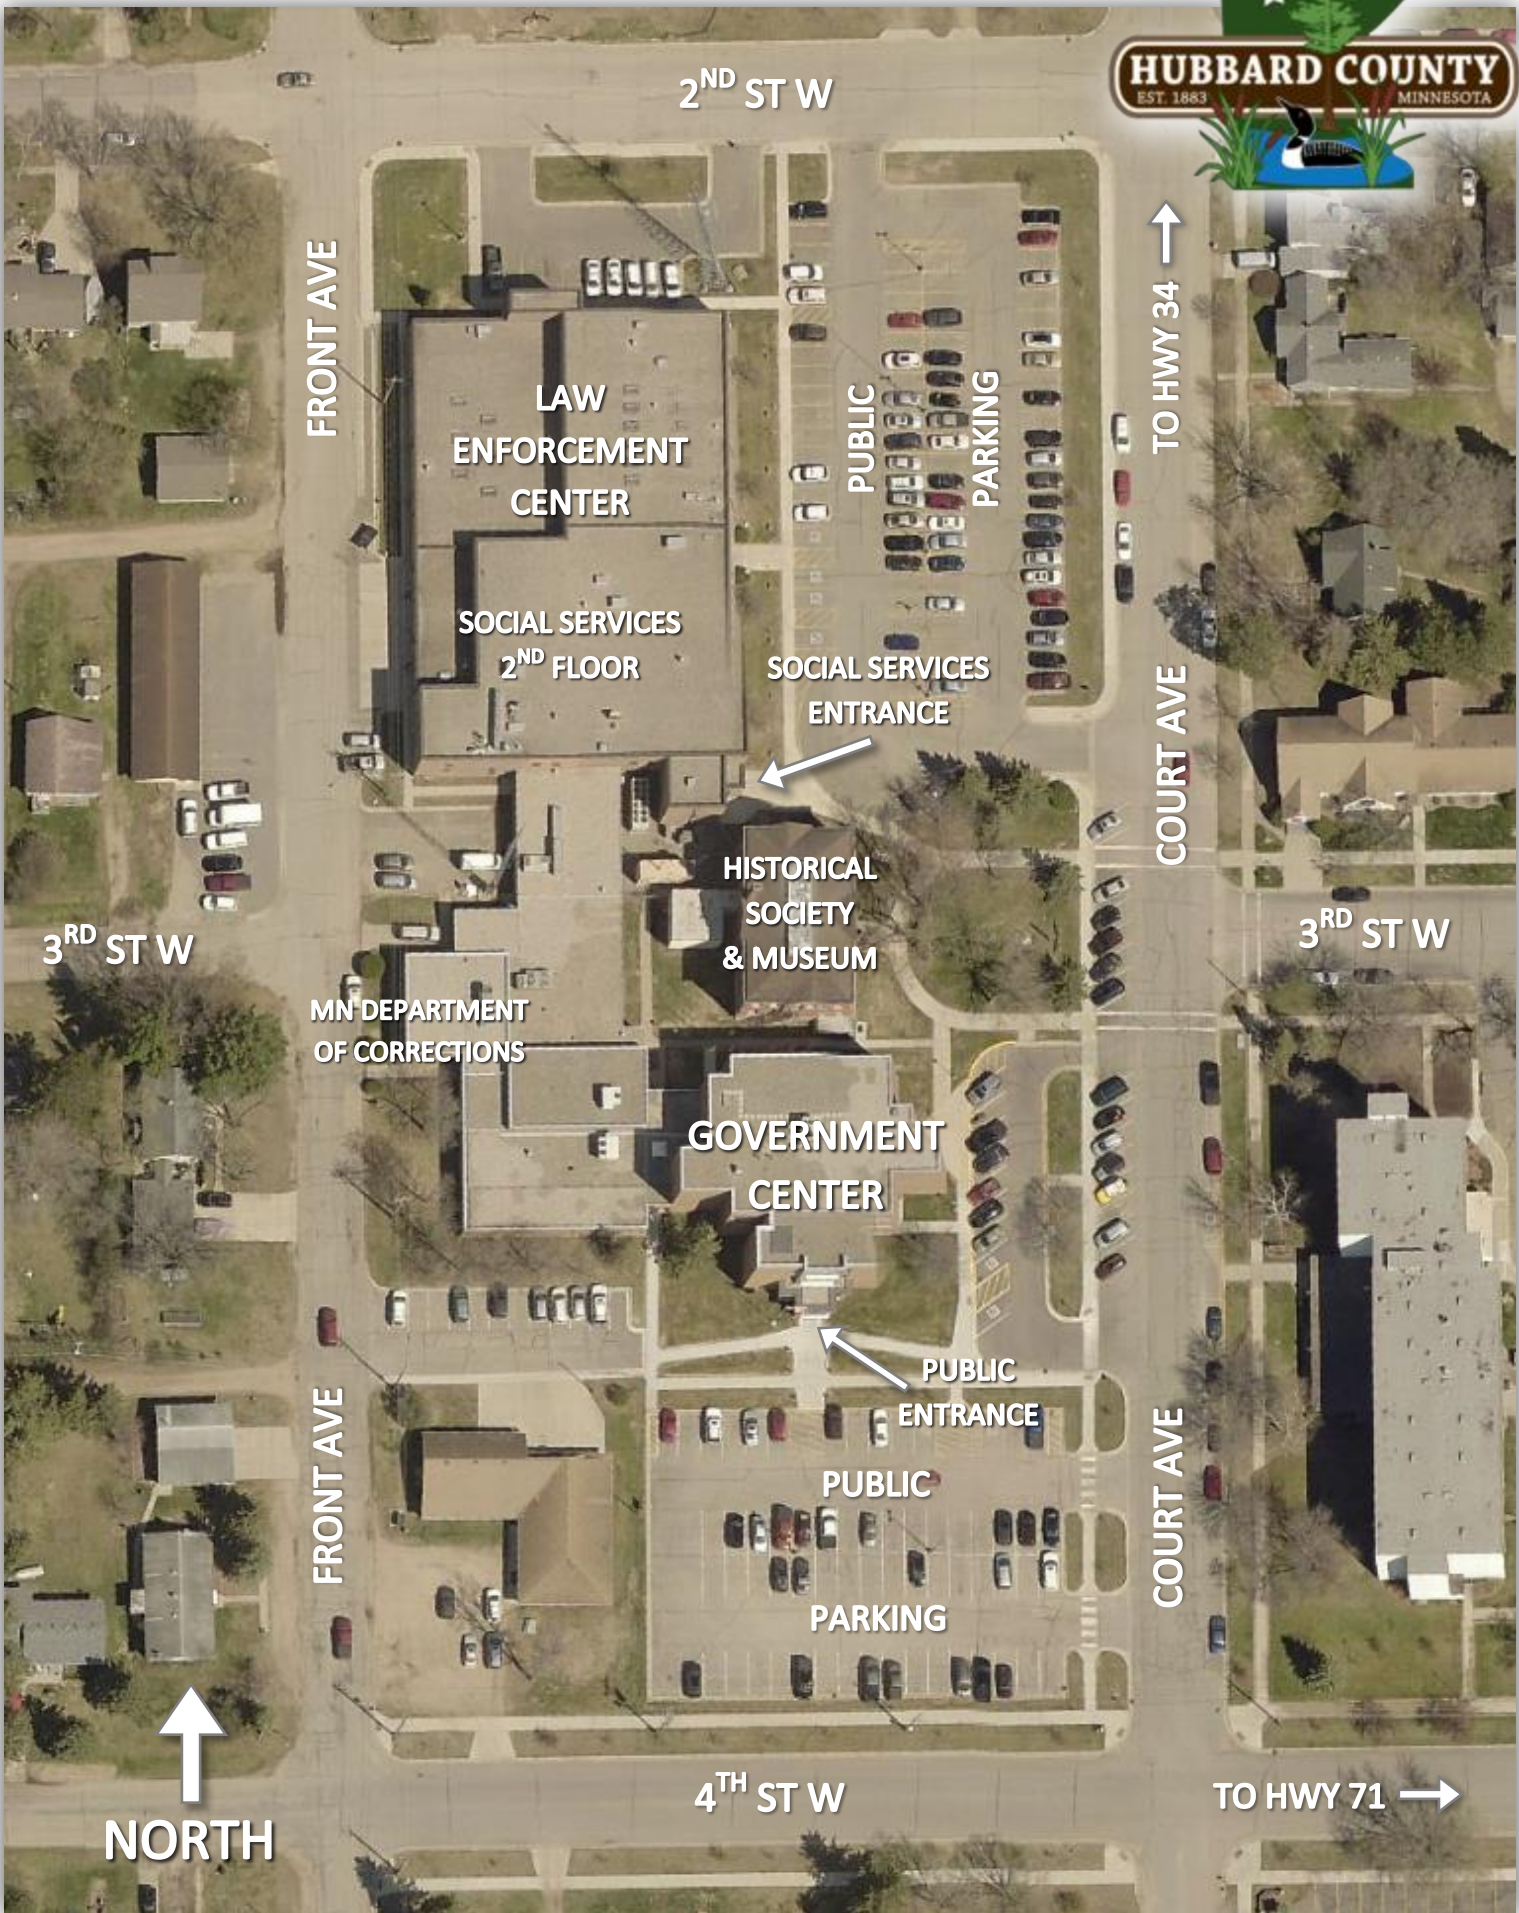

Map of Hubbard County Main Campus

HUBBARD COUNTY
EST. 1883
MINNESOTA

2ND ST W

FRONT AVE

LAW
ENFORCEMENT
CENTER

PUBLIC
PARKING

TO HWY 34 →

SOCIAL SERVICES
2ND FLOOR

SOCIAL SERVICES
ENTRANCE

COURT AVE

3RD ST W

HISTORICAL
SOCIETY
& MUSEUM

3RD ST W

MN DEPARTMENT
OF CORRECTIONS

GOVERNMENT
CENTER

PUBLIC
ENTRANCE

FRONT AVE

PUBLIC
PARKING

COURT AVE

NORTH

4TH ST W

TO HWY 71 →