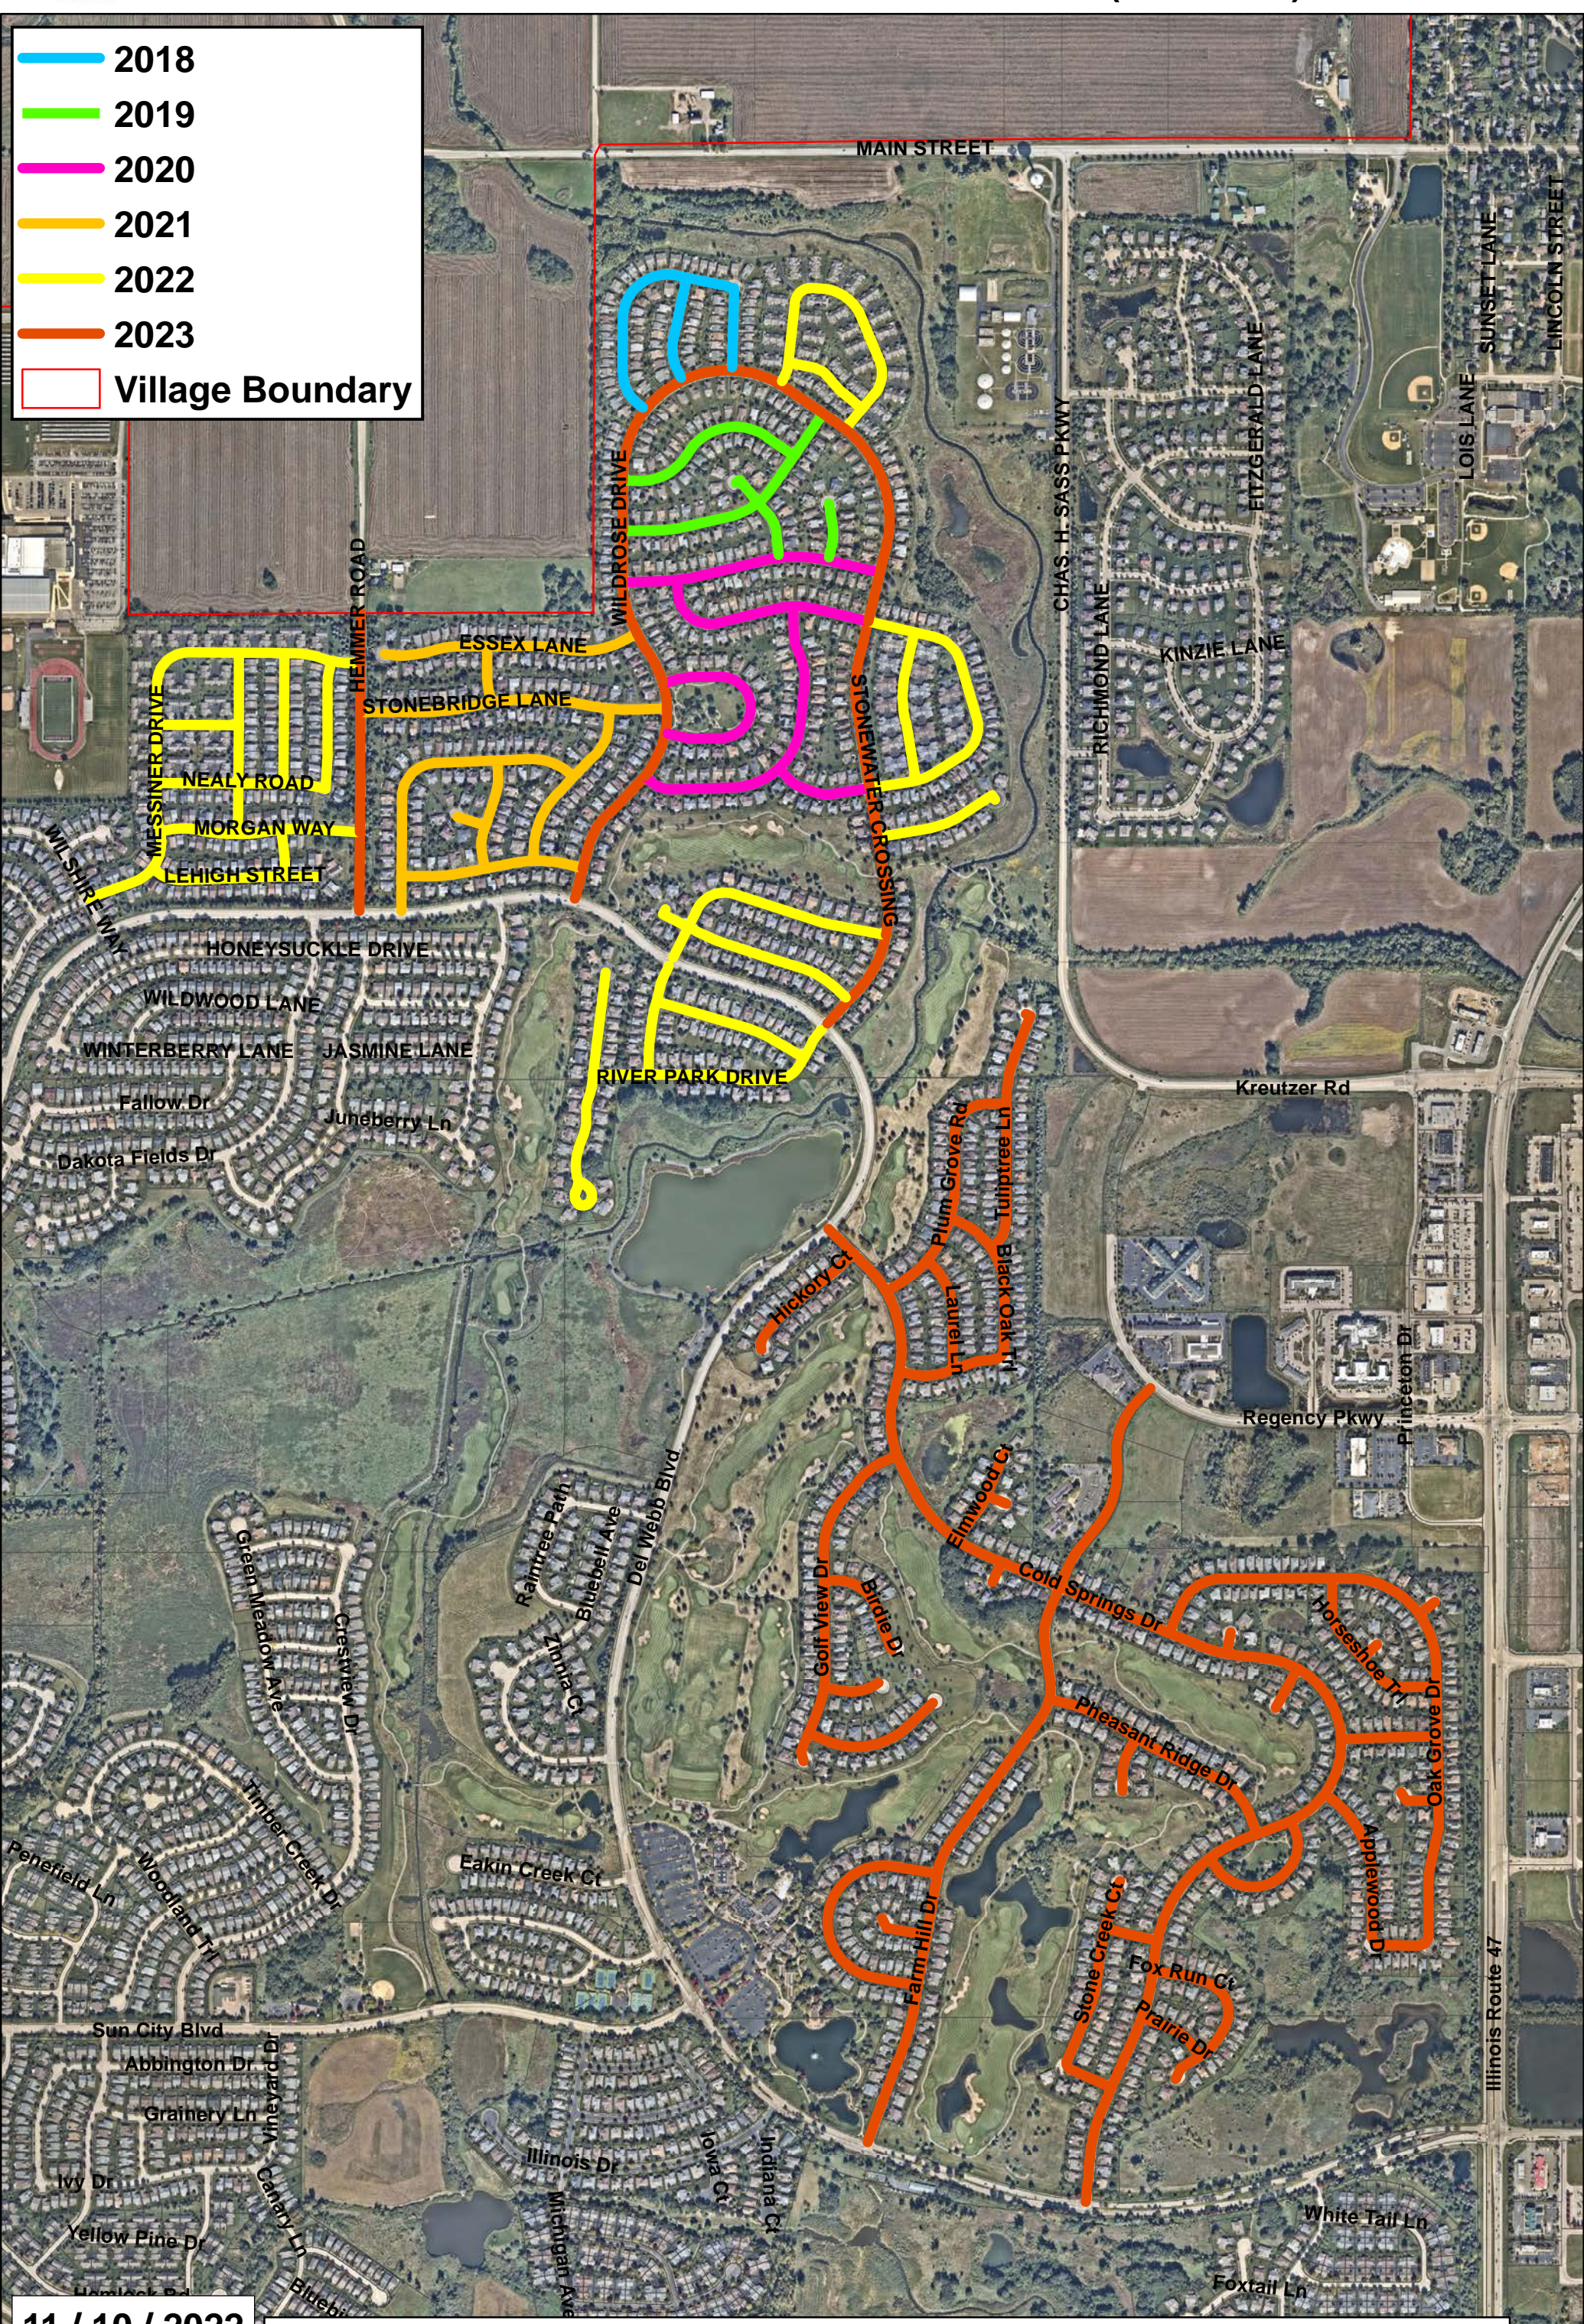

# VILLAGE OF HUNTLEY EDGE MILL and OVERLAY PROGRAM (SUN CITY)

- 2018
- 2019
- 2020
- 2021
- 2022
- 2023
- Village Boundary

11 / 10 / 2022