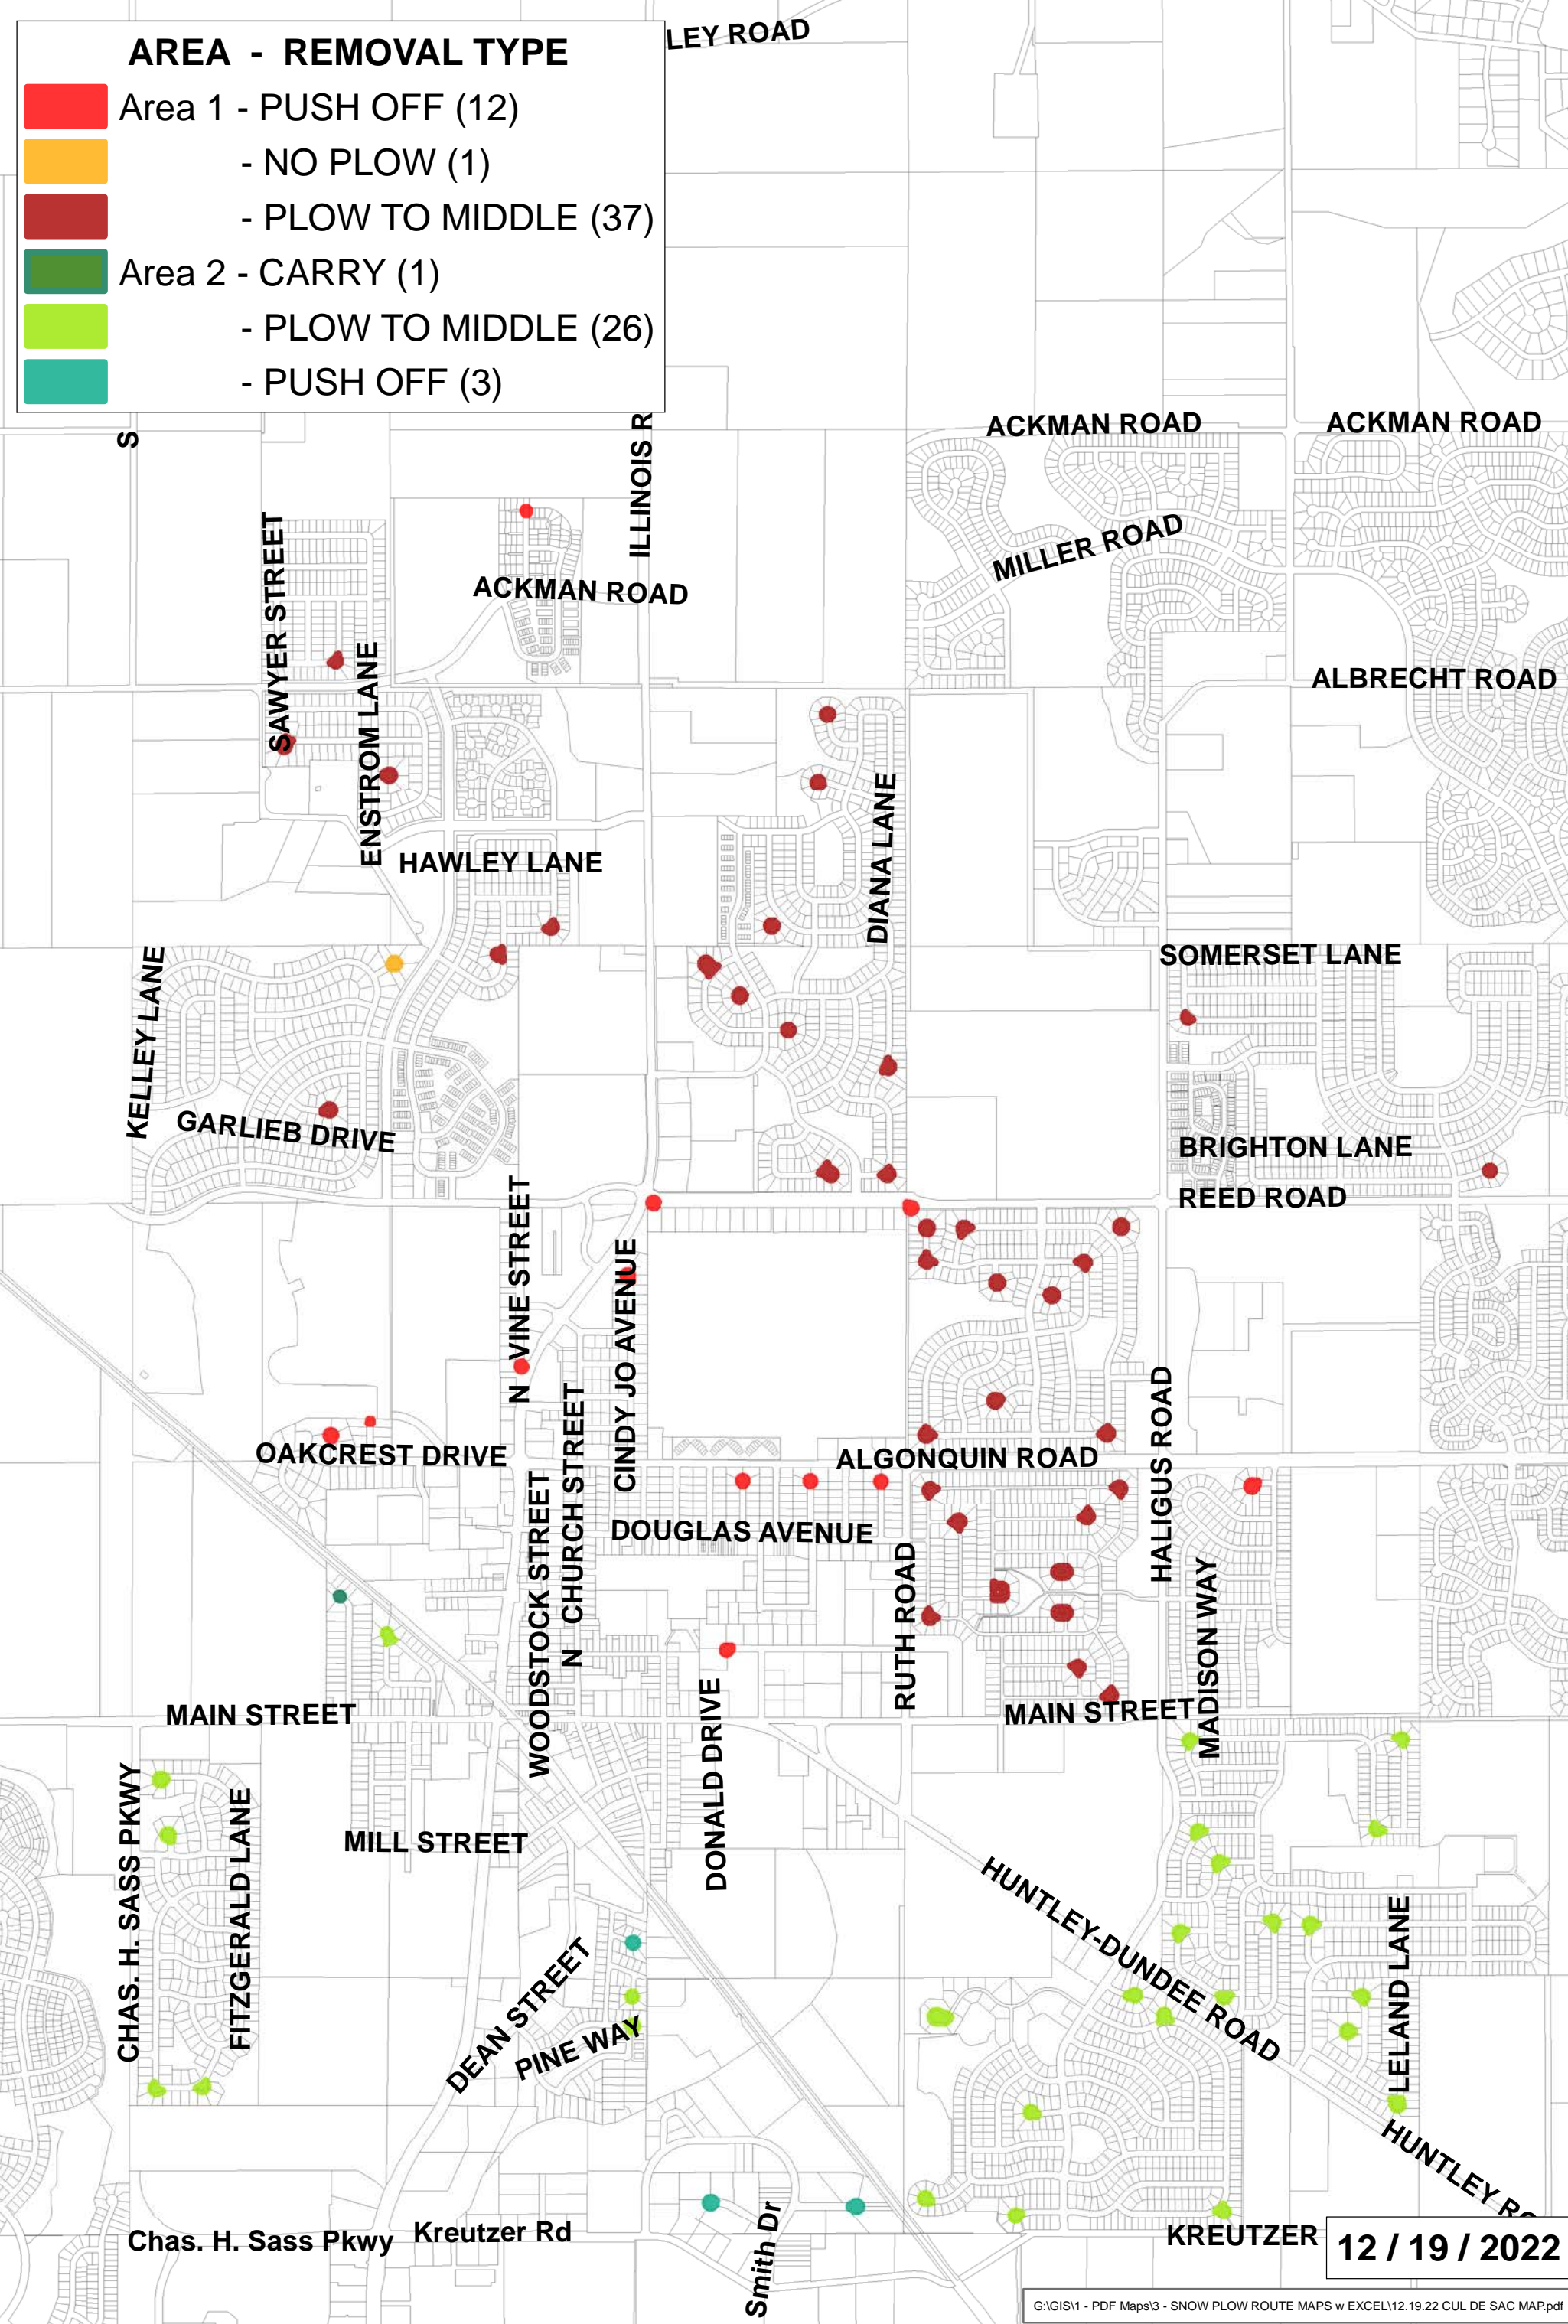

## Plow Area and (Count)

- AREA 1 (50)
- AREA 2 (30)
- AREA 3 (94)
- Village Boundary

08 / 29 / 2022

# VILLAGE OF HUNTLEY - CUL DE SACs - Village

AREA - REMOVAL TYPE	
<span style="color: red;">■</span>	Area 1 - PUSH OFF (12)
<span style="color: orange;">■</span>	- NO PLOW (1)
<span style="color: darkred;">■</span>	- PLOW TO MIDDLE (37)
<span style="color: green;">■</span>	Area 2 - CARRY (1)
<span style="color: lightgreen;">■</span>	- PLOW TO MIDDLE (26)
<span style="color: teal;">■</span>	- PUSH OFF (3)

# VILLAGE OF HUNTLEY - CUL DE SACs - Sun City

## AREA - REMOVAL TYPE

- Area 3 - CARRY (2)
- PUSH OFF (35)
- PLOW TO MIDDLE (56)

12 / 19 / 2022