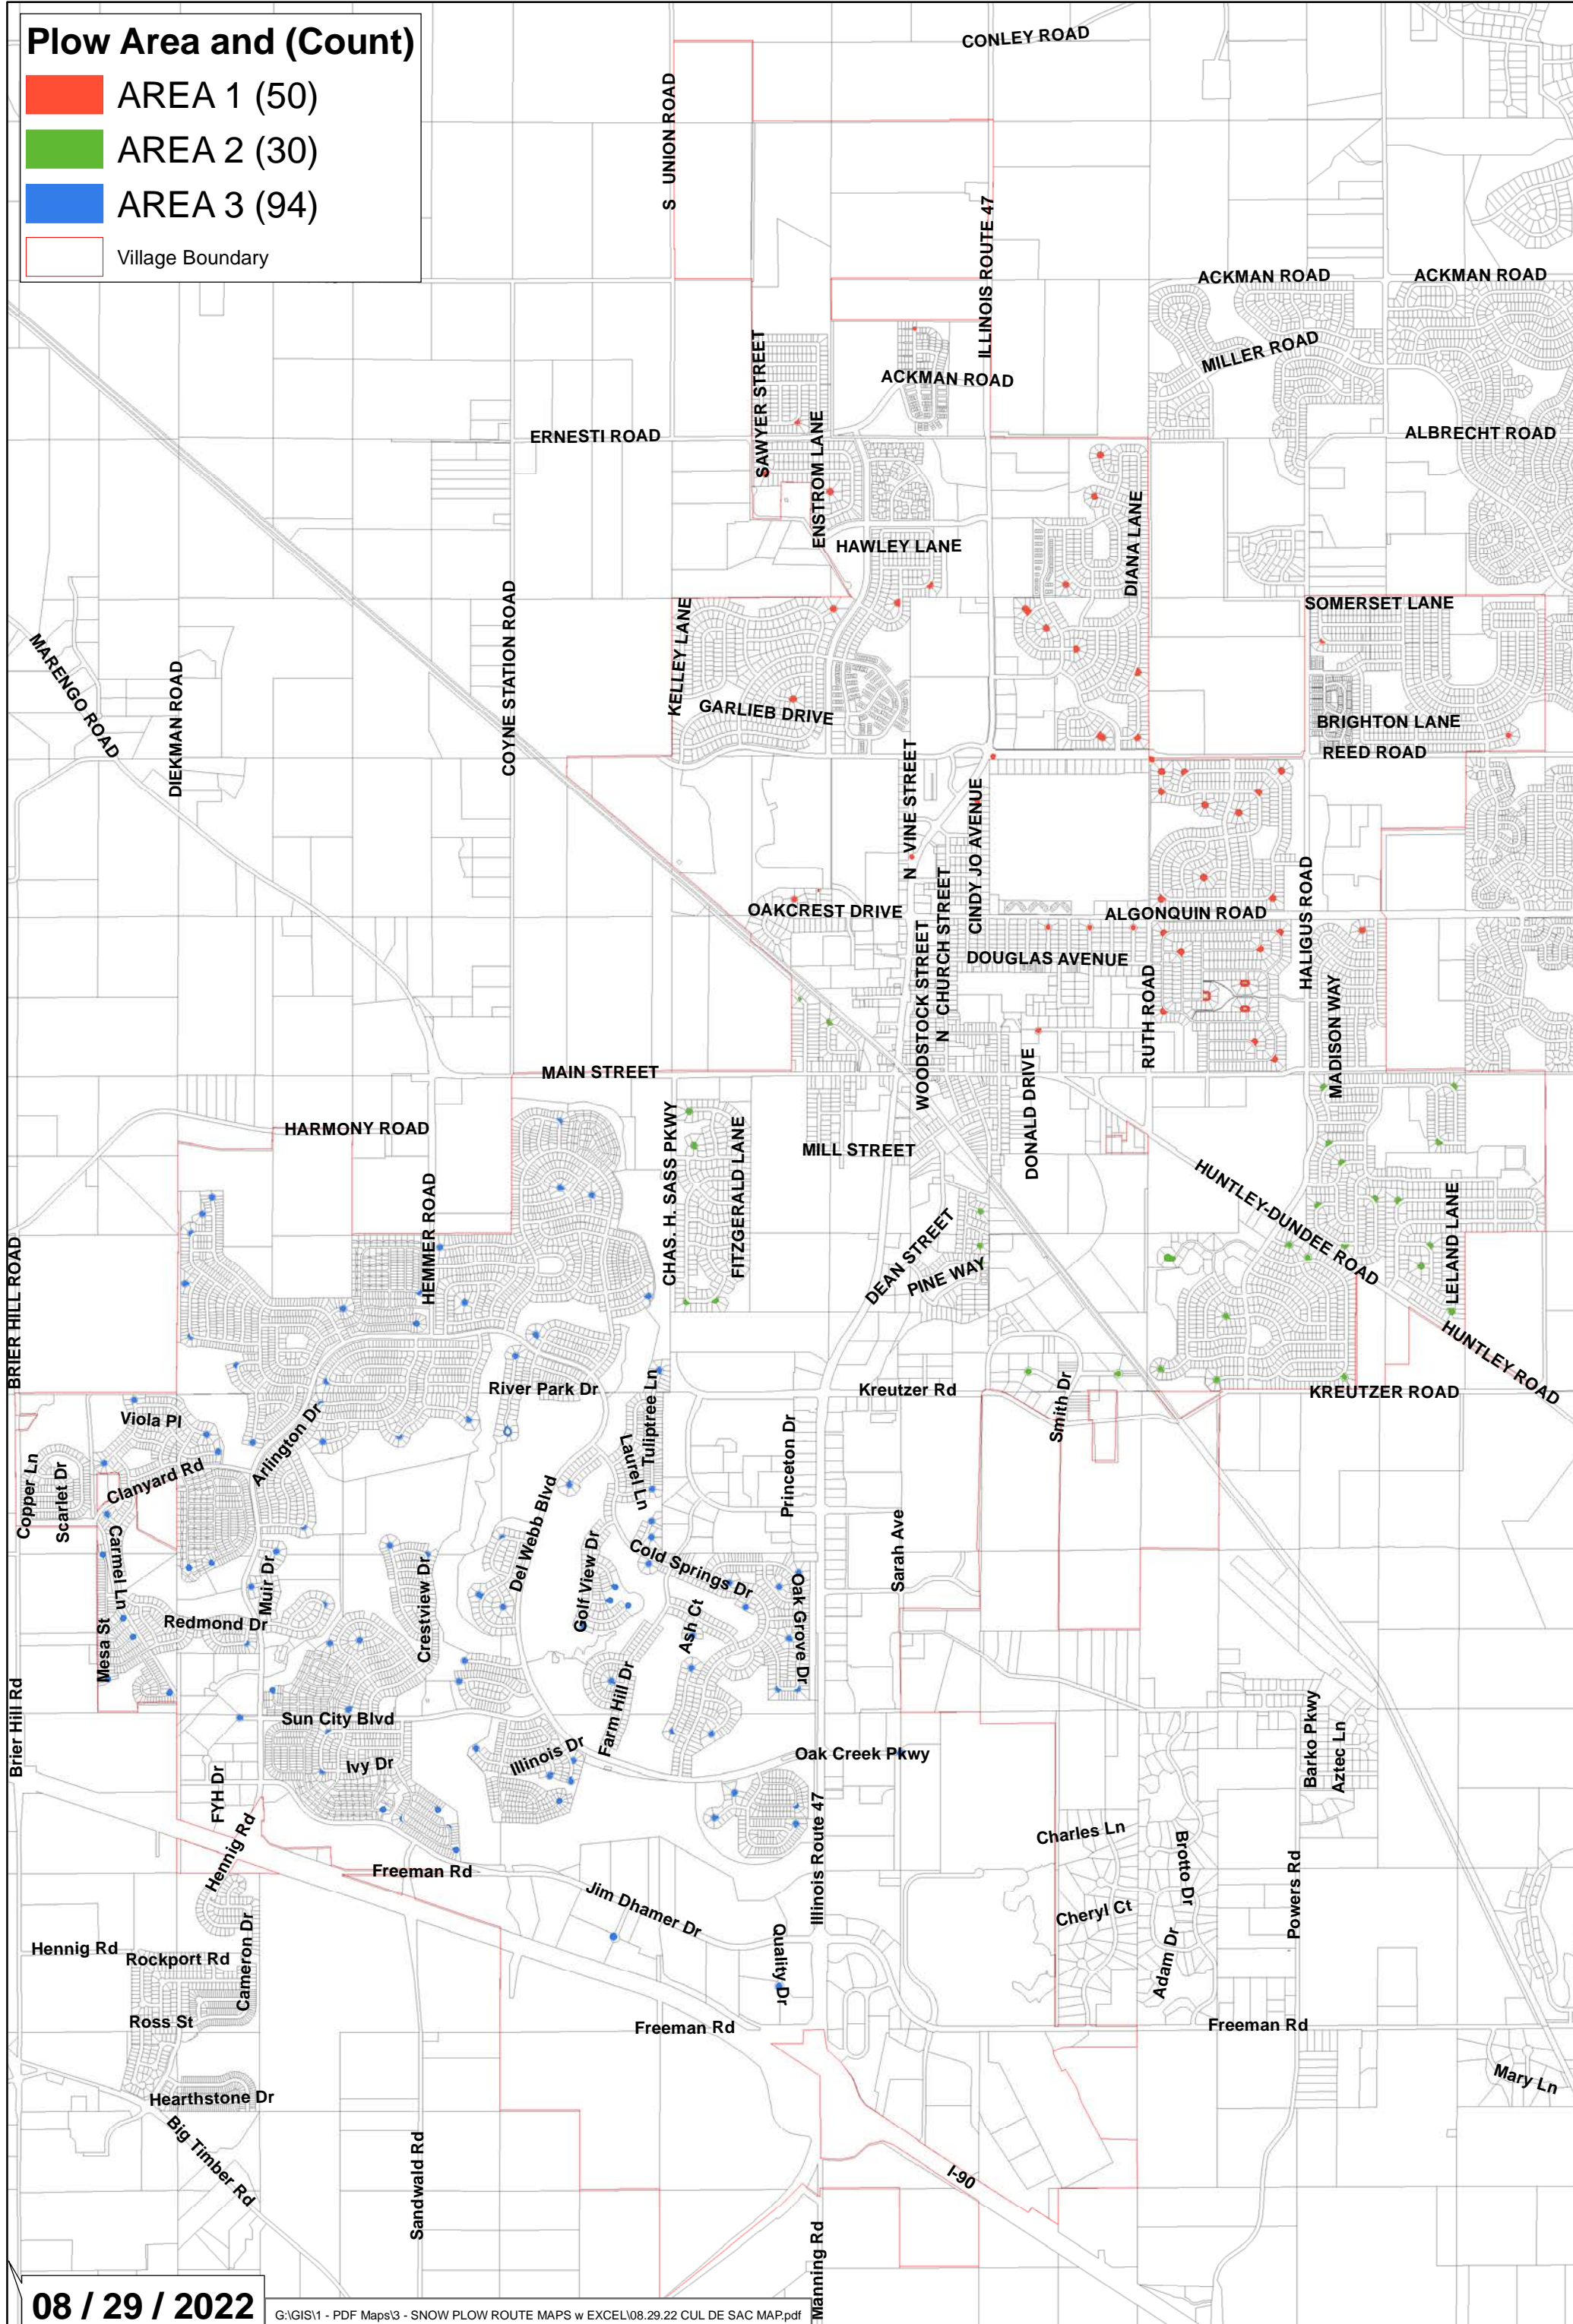

## Plow Area and (Count)

- AREA 1 (50)
- AREA 2 (30)
- AREA 3 (94)
- Village Boundary

08 / 29 / 2022

# VILLAGE OF HUNTLEY - CUL DE SACs - Village

AREA - REMOVAL TYPE	
<span style="color: red;">■</span>	Area 1 - PUSH OFF (12)
<span style="color: orange;">■</span>	- NO PLOW (1)
<span style="color: darkred;">■</span>	- PLOW TO MIDDLE (37)
<span style="color: green;">■</span>	Area 2 - CARRY (1)
<span style="color: lightgreen;">■</span>	- PLOW TO MIDDLE (26)
<span style="color: teal;">■</span>	- PUSH OFF (3)

# VILLAGE OF HUNTLEY - CUL DE SACs - Sun City

## AREA - REMOVAL TYPE

- Area 3 - CARRY (2)
- PUSH OFF (35)
- PLOW TO MIDDLE (56)

12 / 19 / 2022