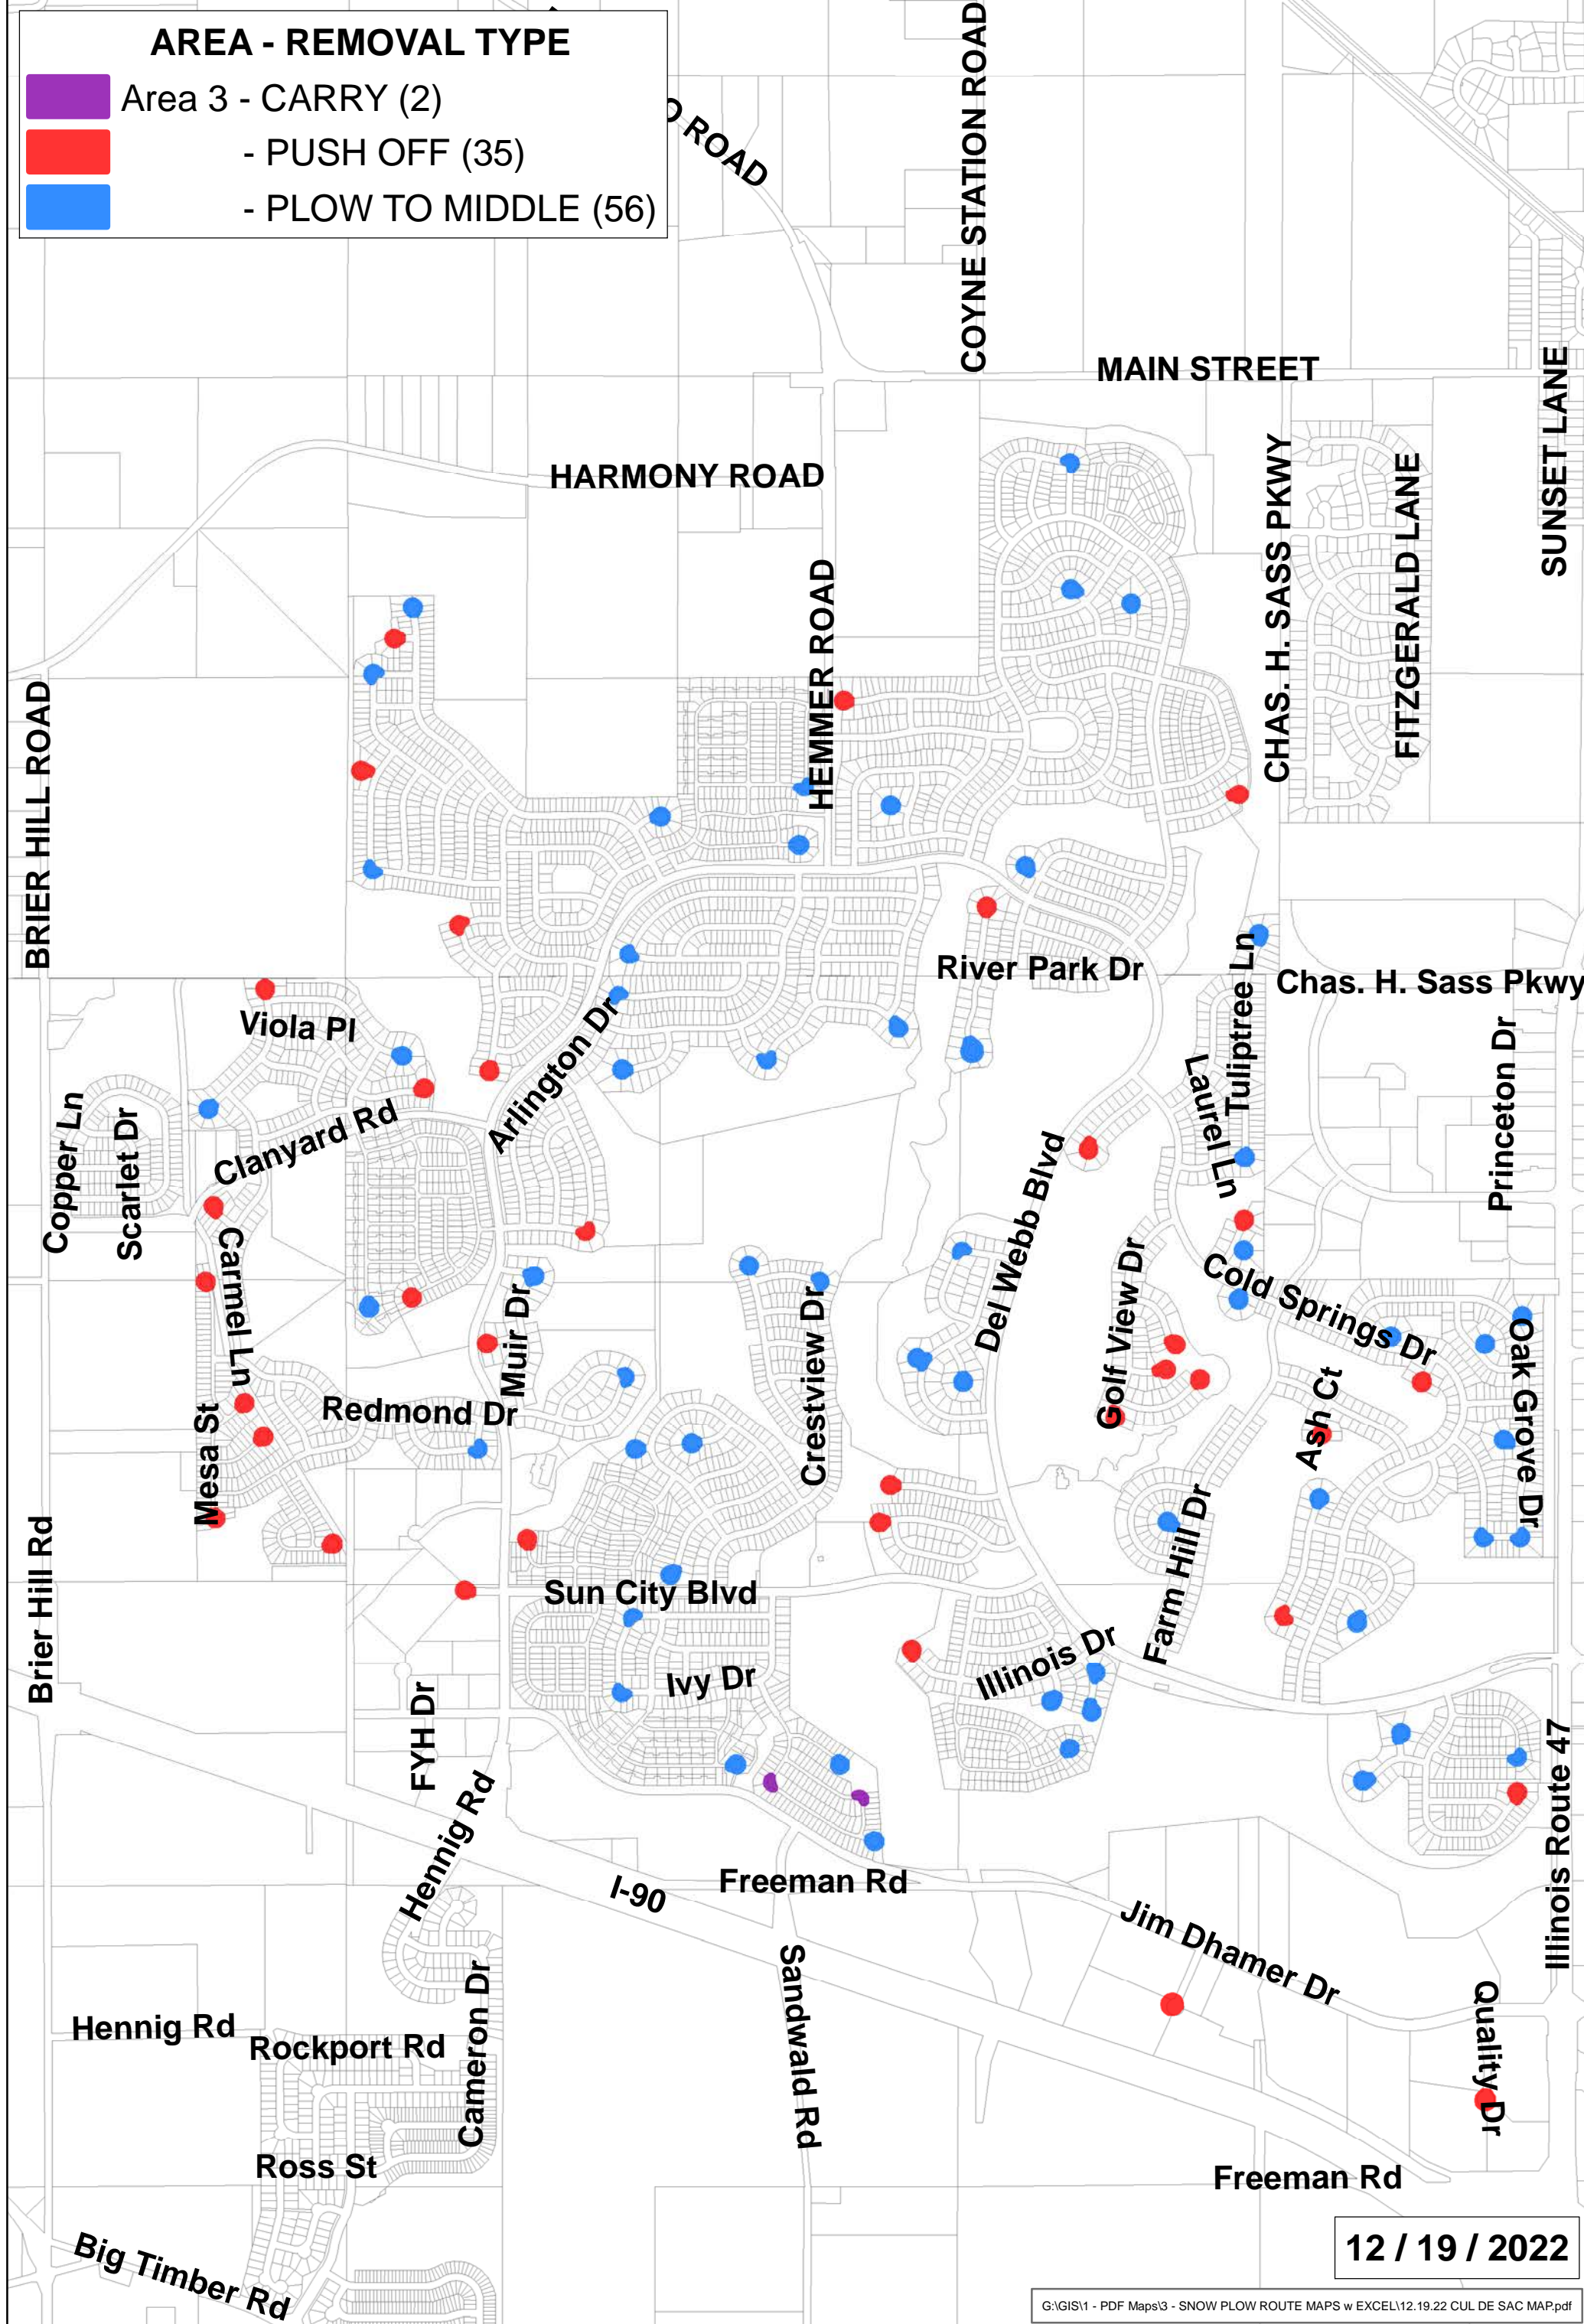

## Plow Area and (Count)

- AREA 1 (50)
- AREA 2 (30)
- AREA 3 (94)
- Village Boundary

08 / 29 / 2022

# VILLAGE OF HUNTLEY - CUL DE SACs - Village

AREA - REMOVAL TYPE	
<span style="color: red;">■</span>	Area 1 - PUSH OFF (12)
<span style="color: orange;">■</span>	- NO PLOW (1)
<span style="color: darkred;">■</span>	- PLOW TO MIDDLE (37)
<span style="color: green;">■</span>	Area 2 - CARRY (1)
<span style="color: lightgreen;">■</span>	- PLOW TO MIDDLE (26)
<span style="color: teal;">■</span>	- PUSH OFF (3)

# VILLAGE OF HUNTLEY - CUL DE SACs - Sun City

## AREA - REMOVAL TYPE

- Area 3 - CARRY (2)
- PUSH OFF (35)
- PLOW TO MIDDLE (56)

12 / 19 / 2022