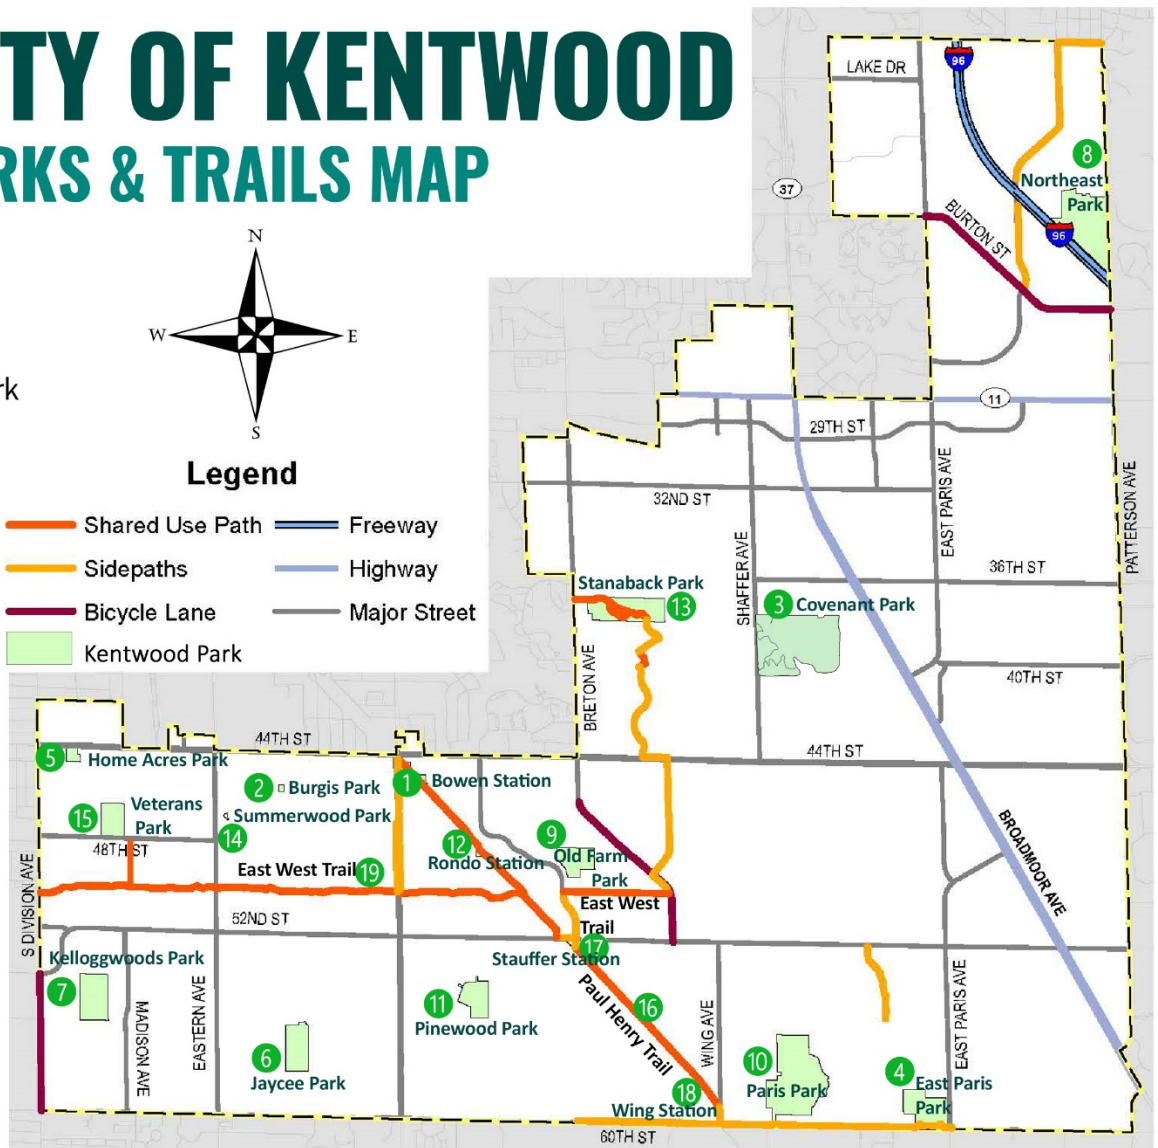

# KENTWOOD PARKS & TRAILS

The City of Kentwood has 15 parks, 2 trails, and 2 trailheads that cover 410 acres and offer a variety of amenities. Eight of our parks have picnic shelters available for rent from May 1- October 1. In addition to our parks, there are 13 miles of non-motorized trails in Kentwood, which also connect to other Kent County trails.

## CITY OF KENTWOOD PARKS & TRAILS MAP

- 1 Bowen Station
- 2 Burgis
- 3 Covenant Park
- 4 East Paris Nature Park
- 5 Home Acres
- 6 Jaycee
- 7 Kellogg Woods
- 8 Northeast
- 9 Old Farm
- 10 Paris
- 11 Pinewood
- 12 Rondo Station
- 13 Stanaback
- 14 Summerwood
- 15 Veterans Memorial
- 16 Paul Henry Trail
- 17 Stauffer Station
- 18 Wing Station
- 19 East West Trail

### Legend

- Shared Use Path
- Sidepaths
- Bicycle Lane
- Kentwood Park
- Freeway
- Highway
- Major Street

# KENTWOOD PARKS & TRAILS