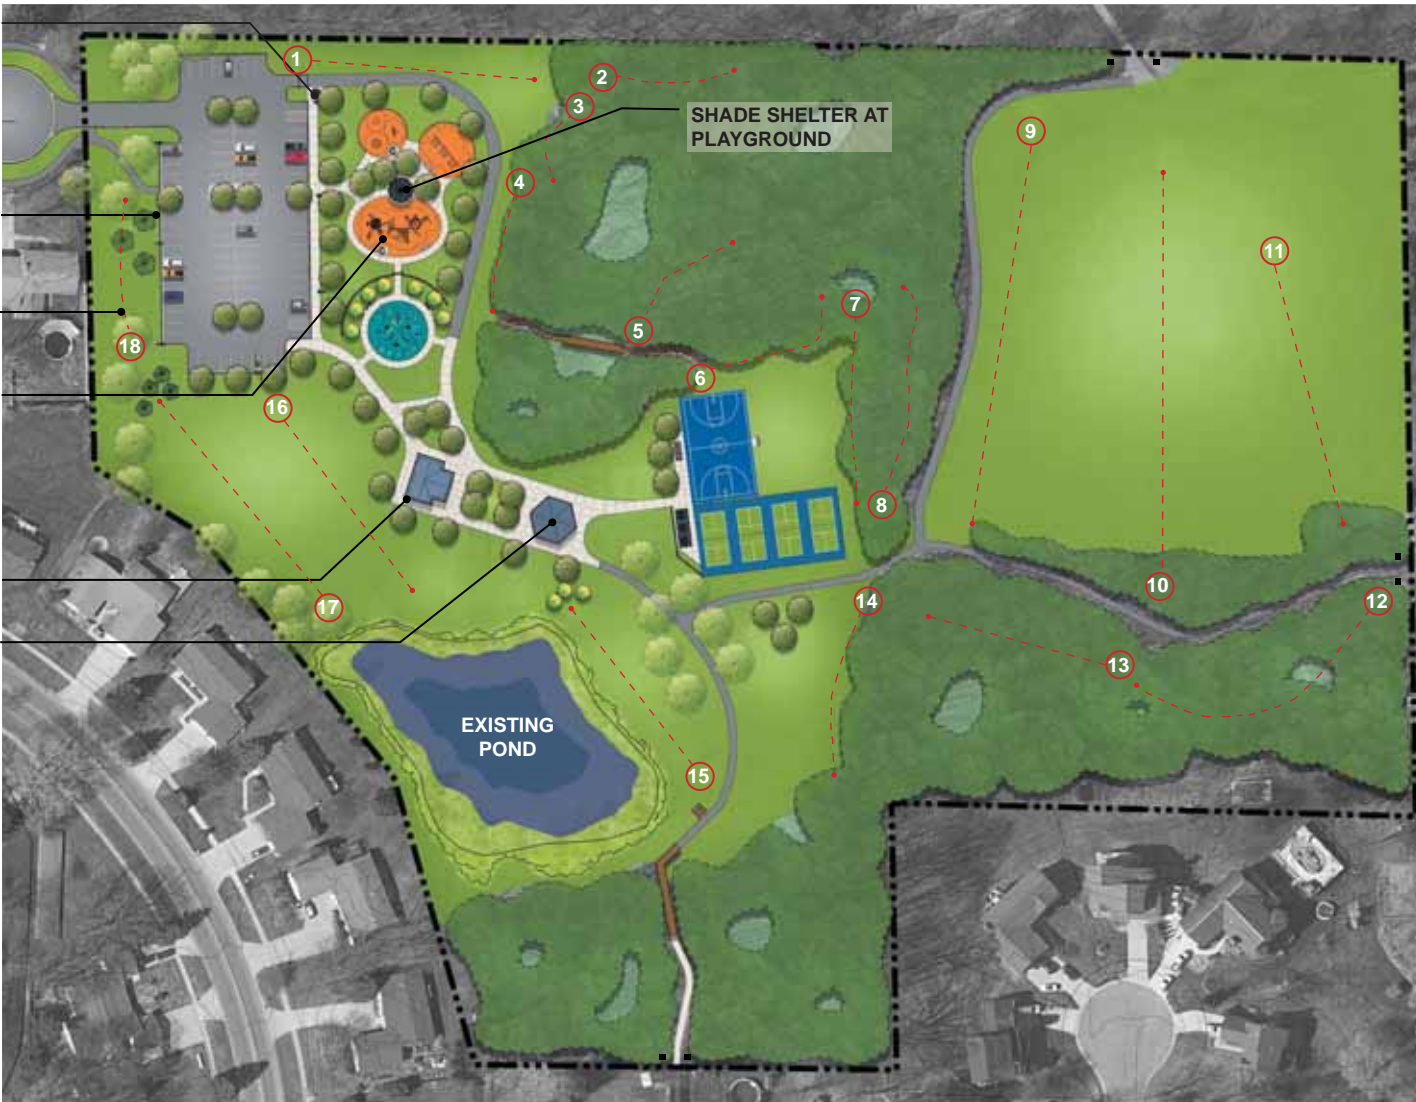

SIGNAGE KIOSK FOR DISC GOLF

EXPANDED PARKING LOT WITH LED LIGHTING (83 SPACES)

RECONFIGURED DISC GOLF

TERRACED NATURE THEMED PLAYGROUND

RESTROOM BUILDING

SHADE SHELTER

SHADE SHELTER AT PLAYGROUND

EXISTING POND

Park Improvement Phasing Plan
OLD FARM PARK
 CITY OF KENTWOOD, MICHIGAN

DATE
 8-16-2019
 PROJECT NO.
 2032