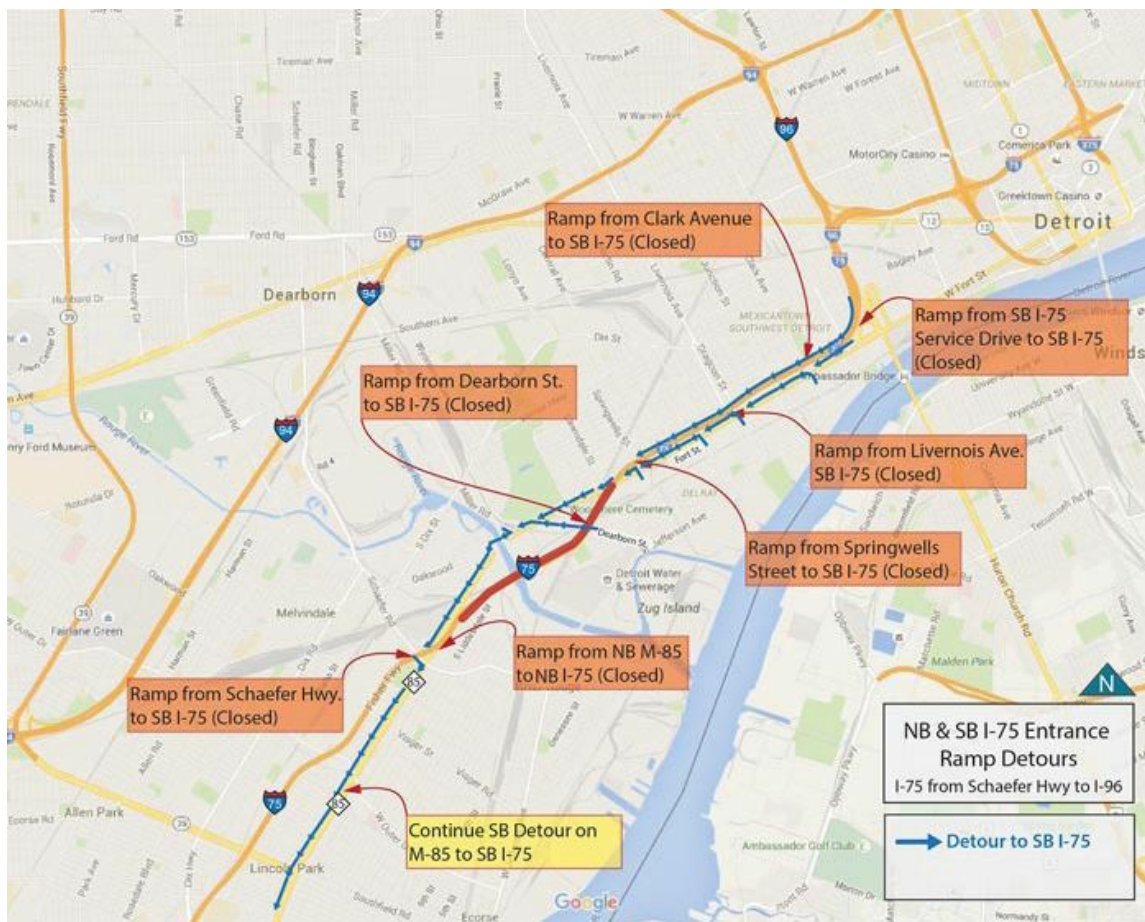

I-75 Construction IS HERE: Check out the ramp detours

Visit <http://www.75rougeriver.com/>

UPCOMING Events

[Tax Payer Saturday:](#)

THIS SATURDAY at the Wayne County Community College Downtown Detroit Campus from 10 am to 2 pm.

[Spring Community Shred Day in Southgate:](#)

Sunday, April 9th from 10 a.m. to 1 p.m. on the grounds of Sam's Club, 15700 North Line Road. This is open to all Downriver communities. Limit of eight boxes.