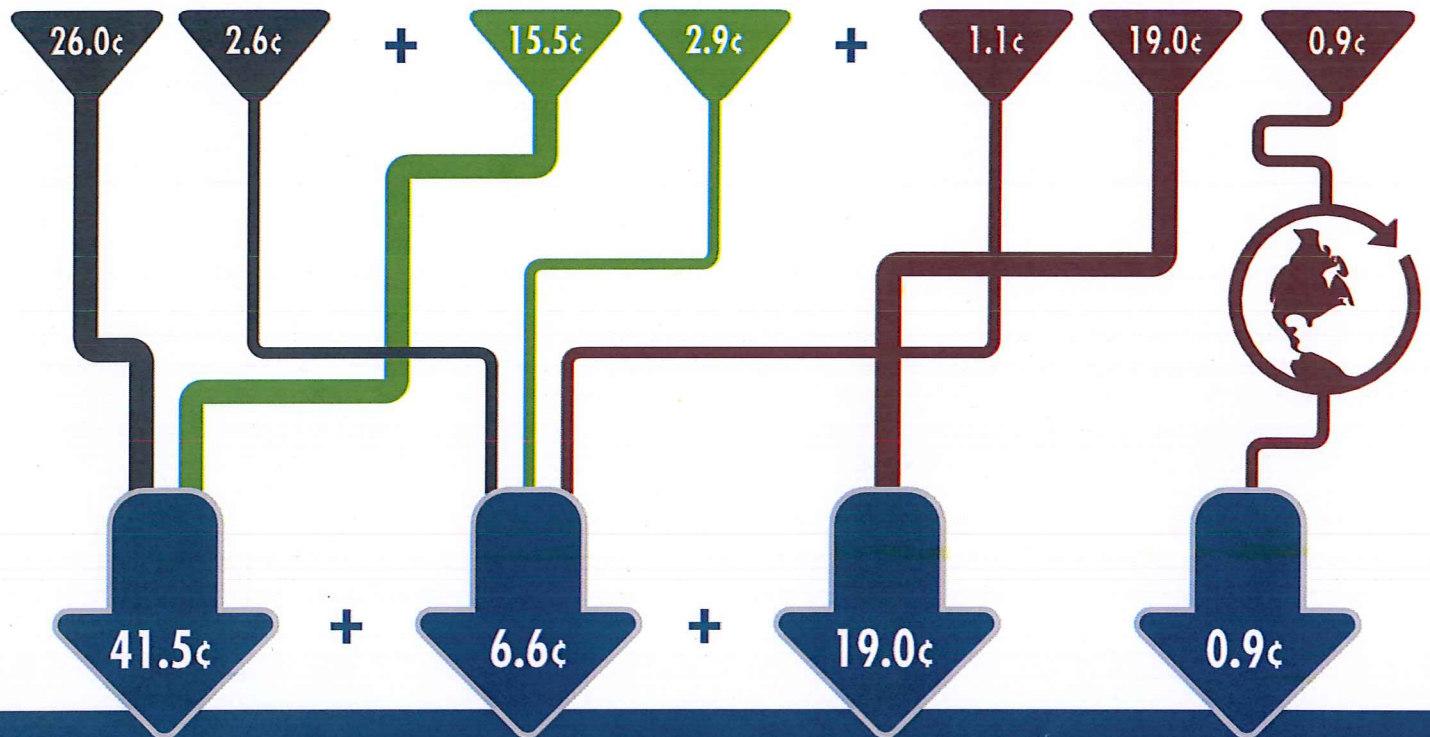

# Taxes on Gasoline

...assuming today's price is \$3.50

**MICHIGAN GAS TAX**  
28.6¢

**FEDERAL GAS TAX**  
18.4¢

**MICHIGAN SALES TAX**  
20.1¢

ROADS

TRANSIT

SCHOOLS,  
LOCAL  
GOVERNMENT  
AND OTHER