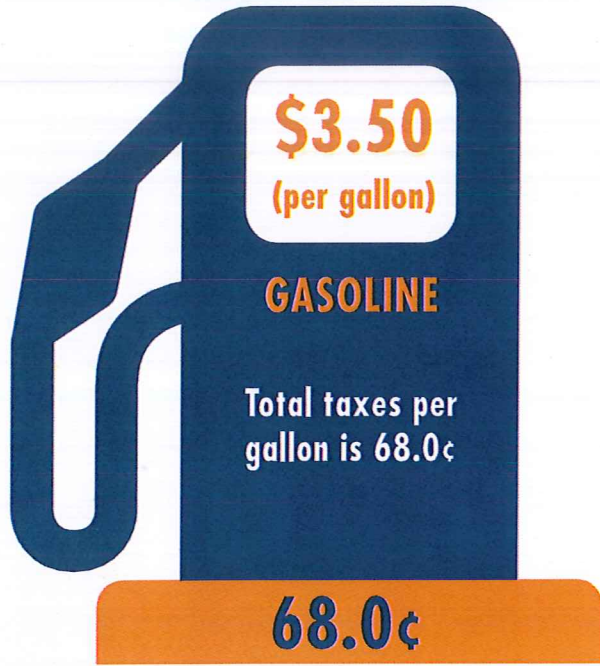

# Taxes on Gasoline

...assuming today's price is \$3.50

**MICHIGAN GAS TAX**  
28.6¢

**FEDERAL GAS TAX**  
18.4¢

**MICHIGAN SALES TAX**  
20.1¢

ROADS

TRANSIT

SCHOOLS,  
LOCAL  
GOVERNMENT  
AND OTHER