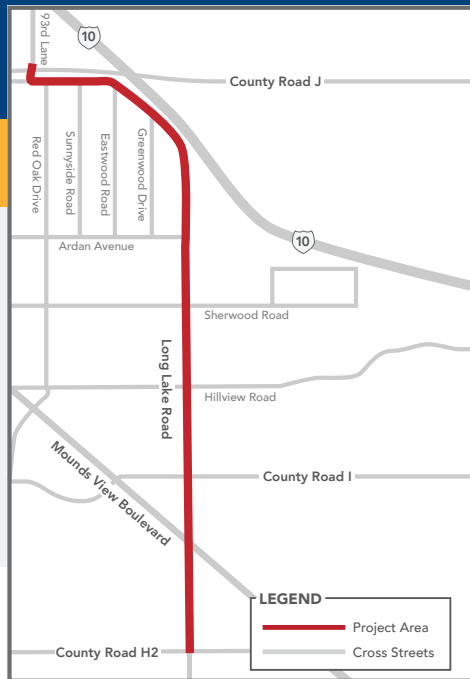

Long Lake Road Resurfacing

 **Between County Road H2
and County Road J**

Community Meeting

Monday, September 18
5-7 p.m.

Mounds View Community Center
5394 Edgewood Drive
Mounds View, MN 55112

Learn more:

ramseycounty.us/longlakeroad

1425 Paul Kirkwold Dr.
Arden Hills, Minnesota 55112

ramseycounty.us/longlakeroad

The resurfacing project is scheduled for 2018 and will provide an opportunity to consider operational changes for pedestrians, bicyclists and motorists including: