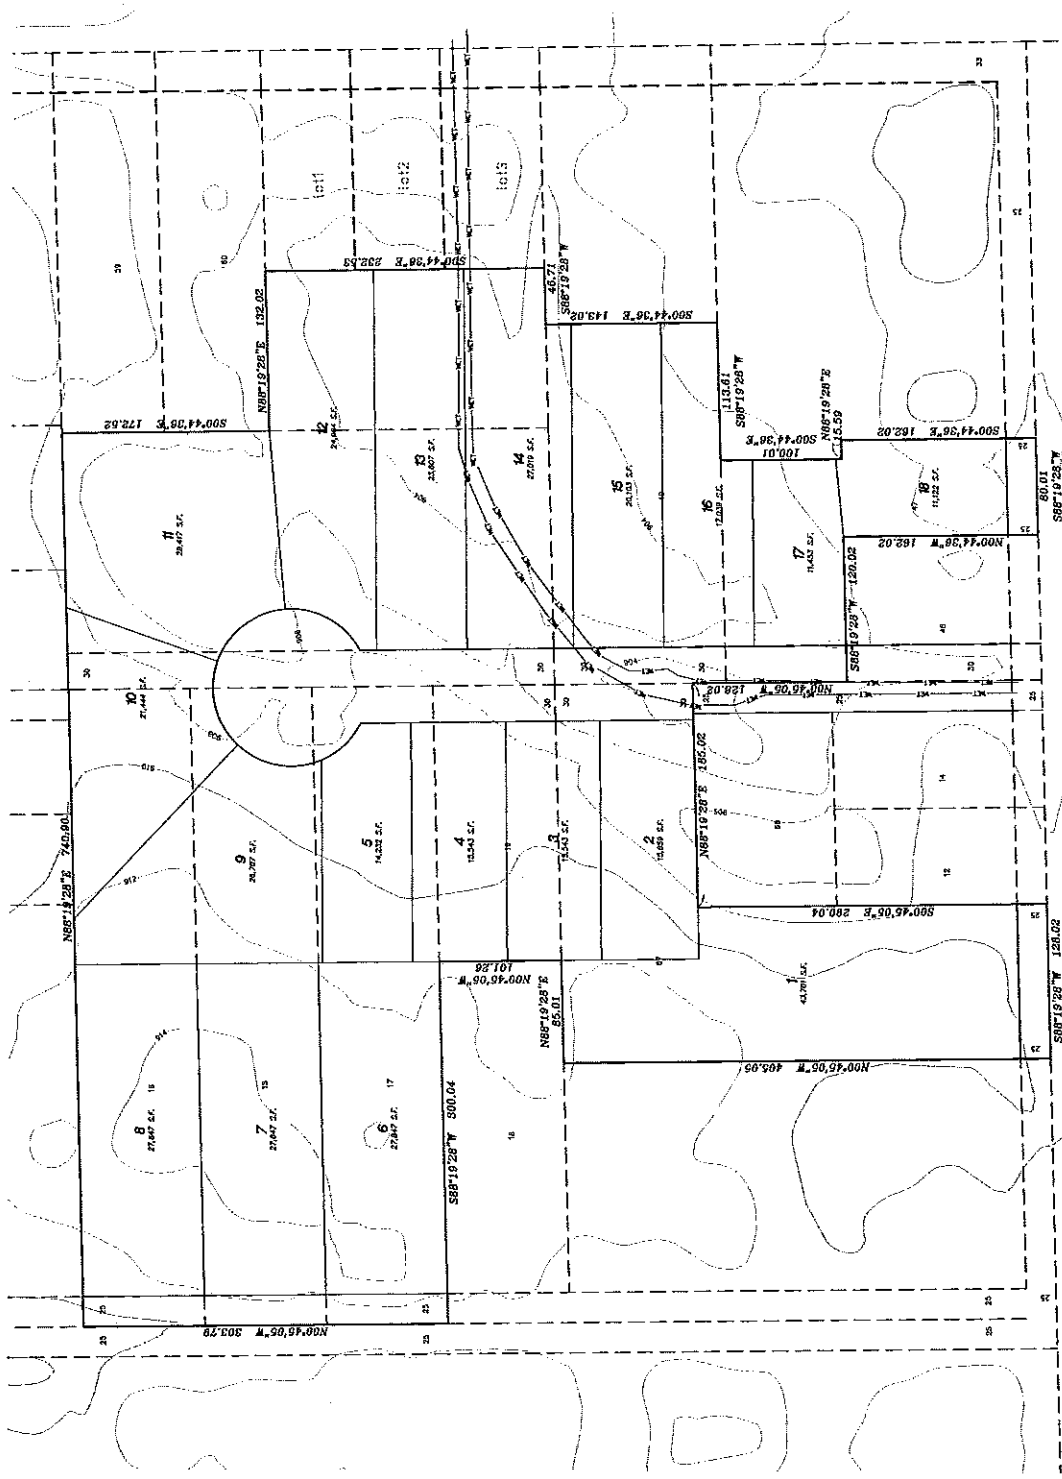

CONCEPT PLAN
 ~for~ HARSTAD HILLS

E.G. RUD & SONS, INC.
 Professional Land Surveyors
 6776 Lake Drive NE, Suite 110
 Lino Lakes, MN 55014
 Tel. (651) 361-8200 Fax (651) 361-4701
www.egrud.com