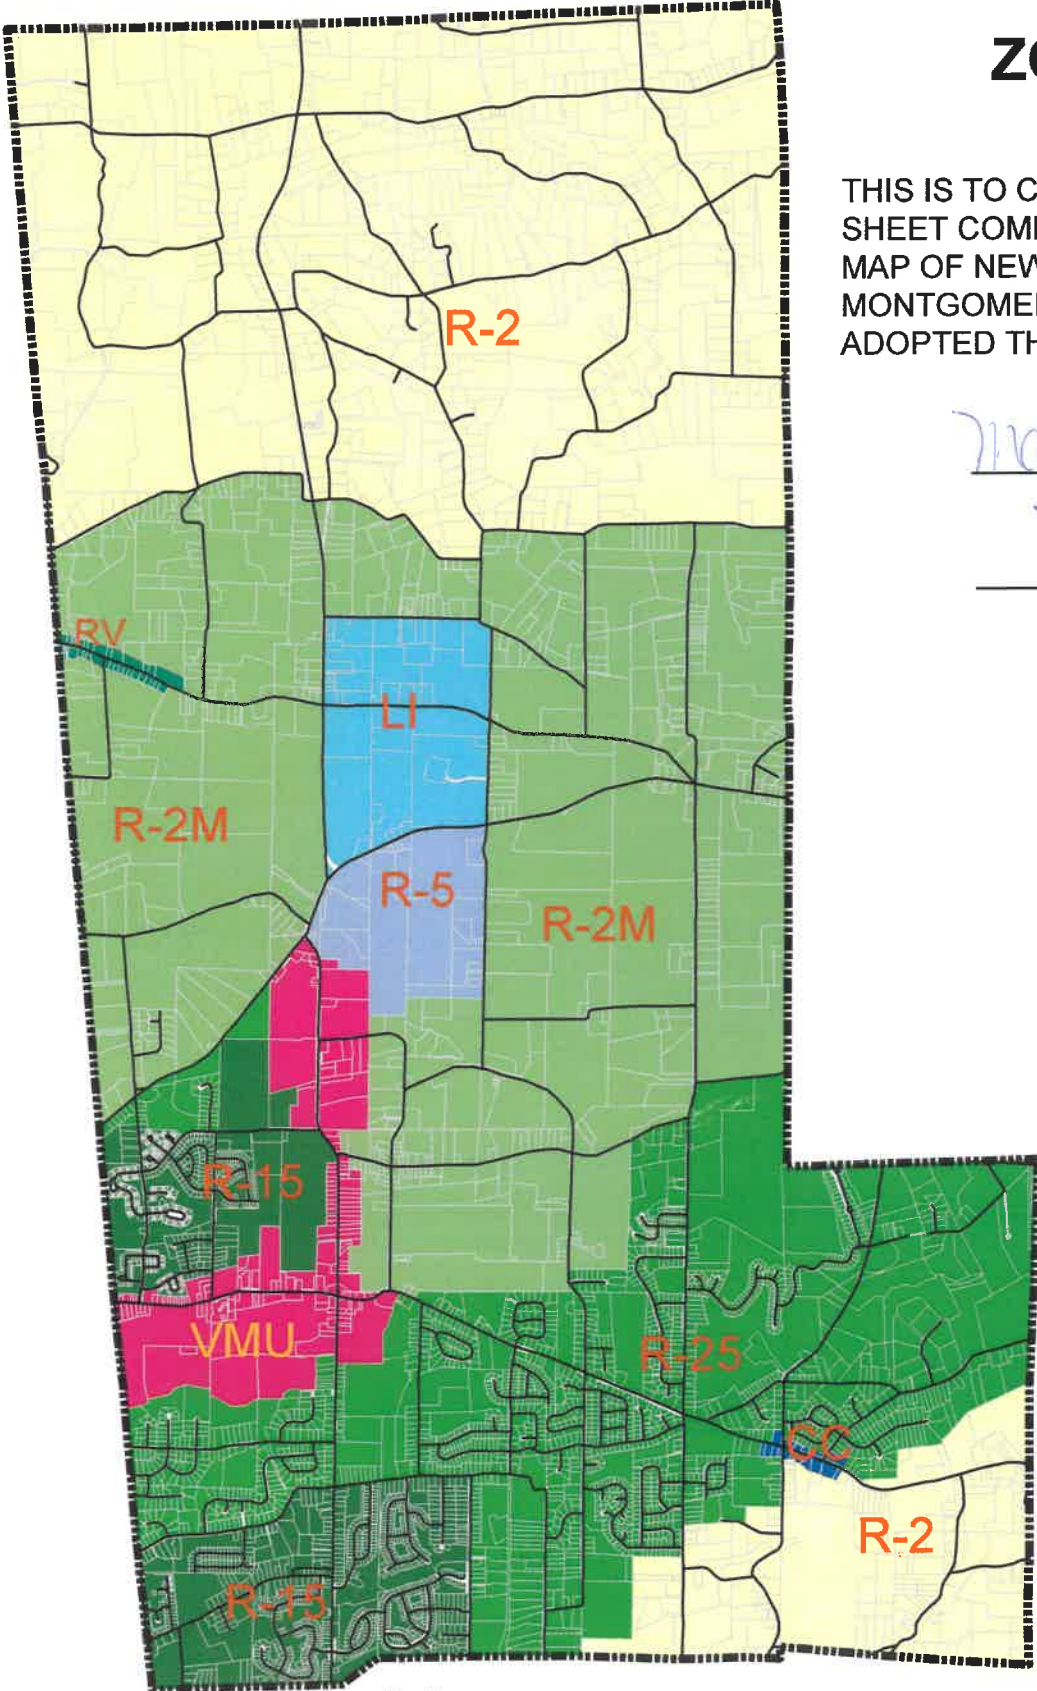

# NEW HANOVER TOWNSHIP MONTGOMERY COUNTY, PENNSYLVANIA

## ZONING MAP

THIS IS TO CERTIFY THAT THE FOLLOWING SHEET COMPRISES THE OFFICIAL ZONING MAP OF NEW HANOVER TOWNSHIP, MONTGOMERY COUNTY, PENNSYLVANIA ADOPTED THIS 2 DAY OF 08, 2022

*Maria Luedtke*  
\_\_\_\_\_  
CHAIRPERSON

### Legend

- New Hanover Boundary
- New Hanover Streets
- New Hanover Parcels