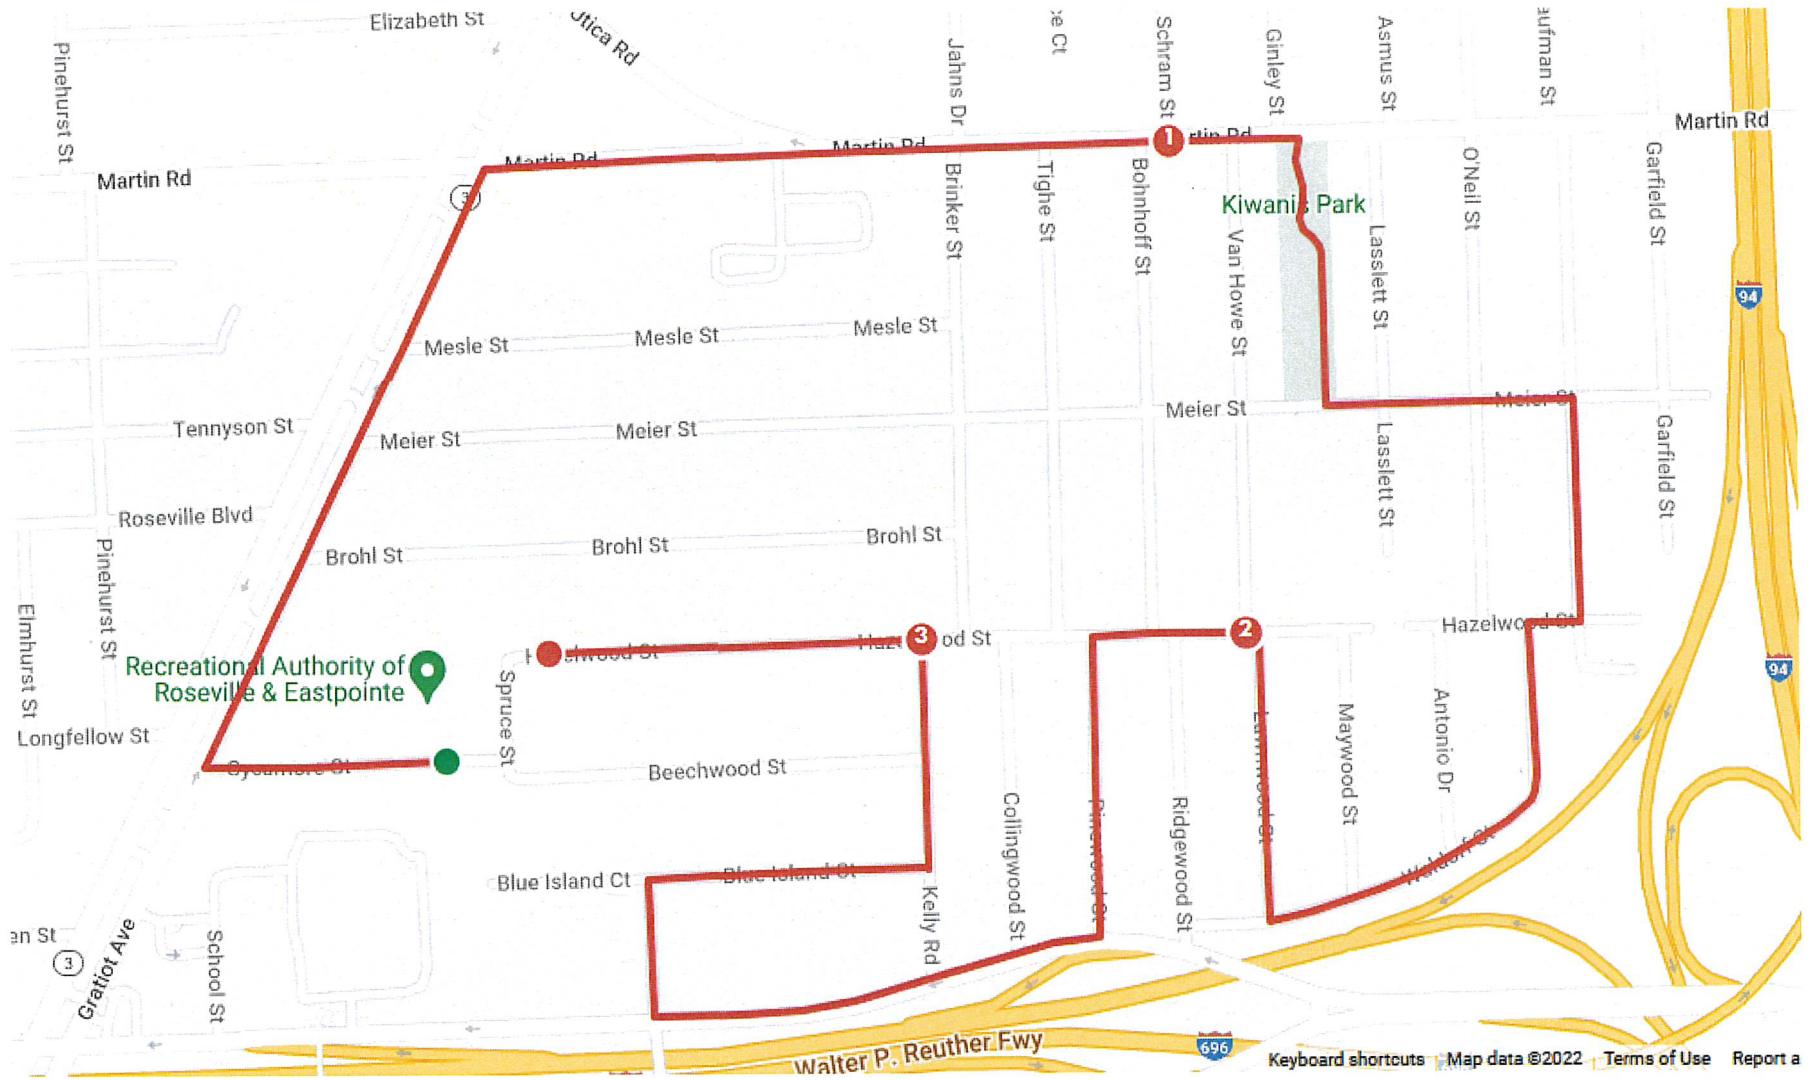

BIG BIRD RUN - ONE MILE ROUTE

BROHL

GRATIOT

Roseville-Eastpointe
Recreation Authority Center
18185 Sycamore

BRINKER

HAZELWOOD

SPRUCE

SYCAMORE

Race Route

START

Big Bird Run 5K Route

USATF Certificate
MI16050MN

Big Bird Run
10km
Roseville, Michigan

Effective Dates
22-AUG-2016 to 31-DEC-2026

Start: On Sycamore 37 feet east of the center of the manhole just west of 18260 house. 4.5 feet west of the No Parking sign.

1-Mile: On Martin 14 feet west of the west edge of driveway before the turn into the park.

2-Mile: 14 feet west of the No Parking sign west of 18221 E. 11-Mile Road.

3-Mile: On E. 11-Mile 6 feet west of sewer drain just before turn onto Arlington.

4-Mile: Along the outfield fence 10 feet before yellow pole at the edge of the parking lot.

5-Mile: On Glendale at the sewer drain just east of Rosewood.

6-Mile: On Hazelwood 2 feet west of the east edge of the 18620 house.