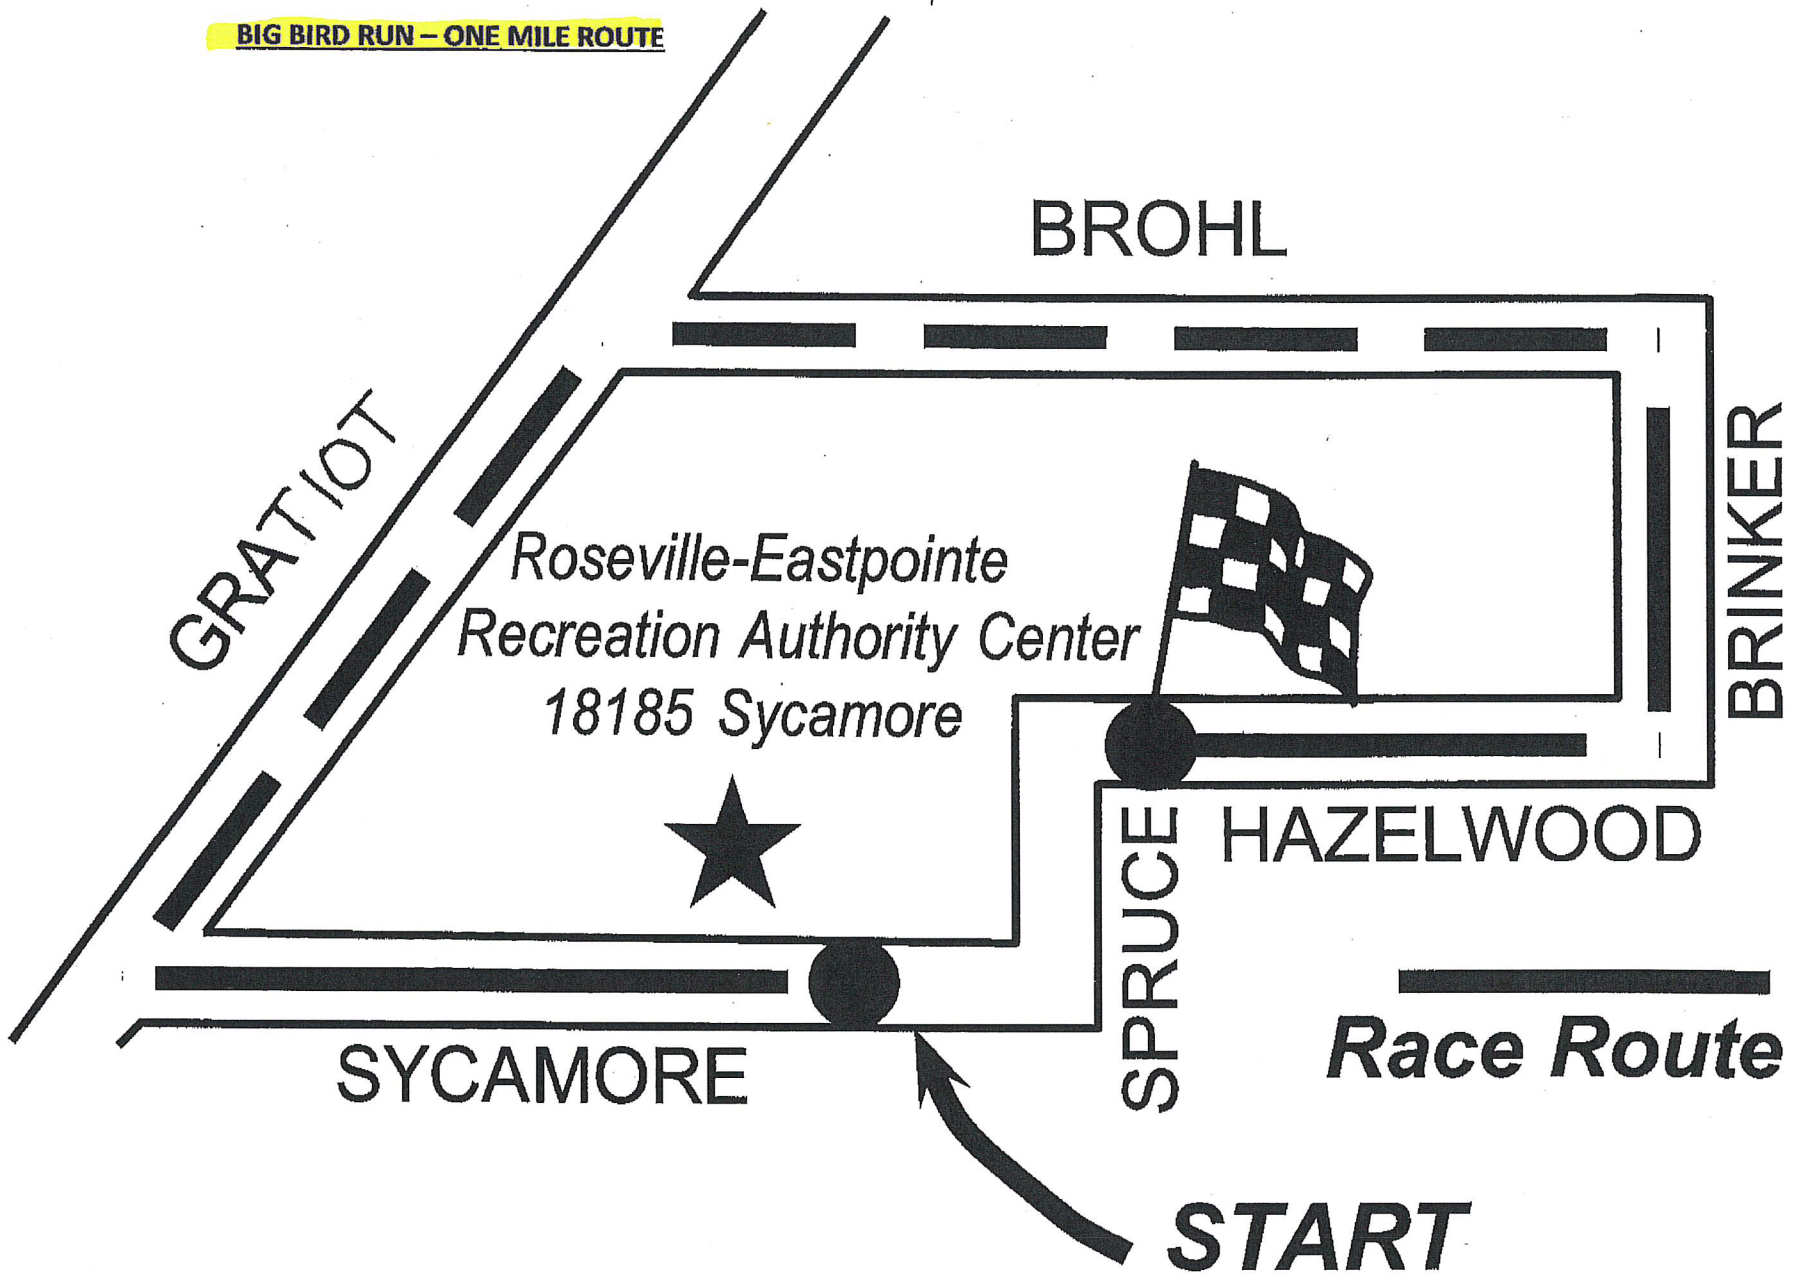

BIG BIRD RUN - ONE MILE ROUTE

BROHL

GRATIOT

Roseville-Eastpointe
Recreation Authority Center
18185 Sycamore

BRINKER

HAZELWOOD

SPRUCE

SYCAMORE

Race Route

START

Big Bird Run 5K Route

USATF Certificate
MI16050MN

Big Bird Run
10km
Roseville, Michigan

Effective Dates
22-AUG-2016 to 31-DEC-2026

Start: On Sycamore 37 feet east of the center of the manhole just west of 18260 house. 4.5 feet west of the No Parking sign.

1-Mile: On Martin 14 feet west of the west edge of driveway before the turn into the park.

2-Mile: 14 feet west of the No Parking sign west of 18221 E. 11-Mile Road.

3-Mile: On E. 11-Mile 6 feet west of sewer drain just before turn onto Arlington.

4-Mile: Along the outfield fence 10 feet before yellow pole at the edge of the parking lot.

5-Mile: On Glendale at the sewer drain just east of Rosewood.

6-Mile: On Hazelwood 2 feet west of the east edge of the 18620 house.