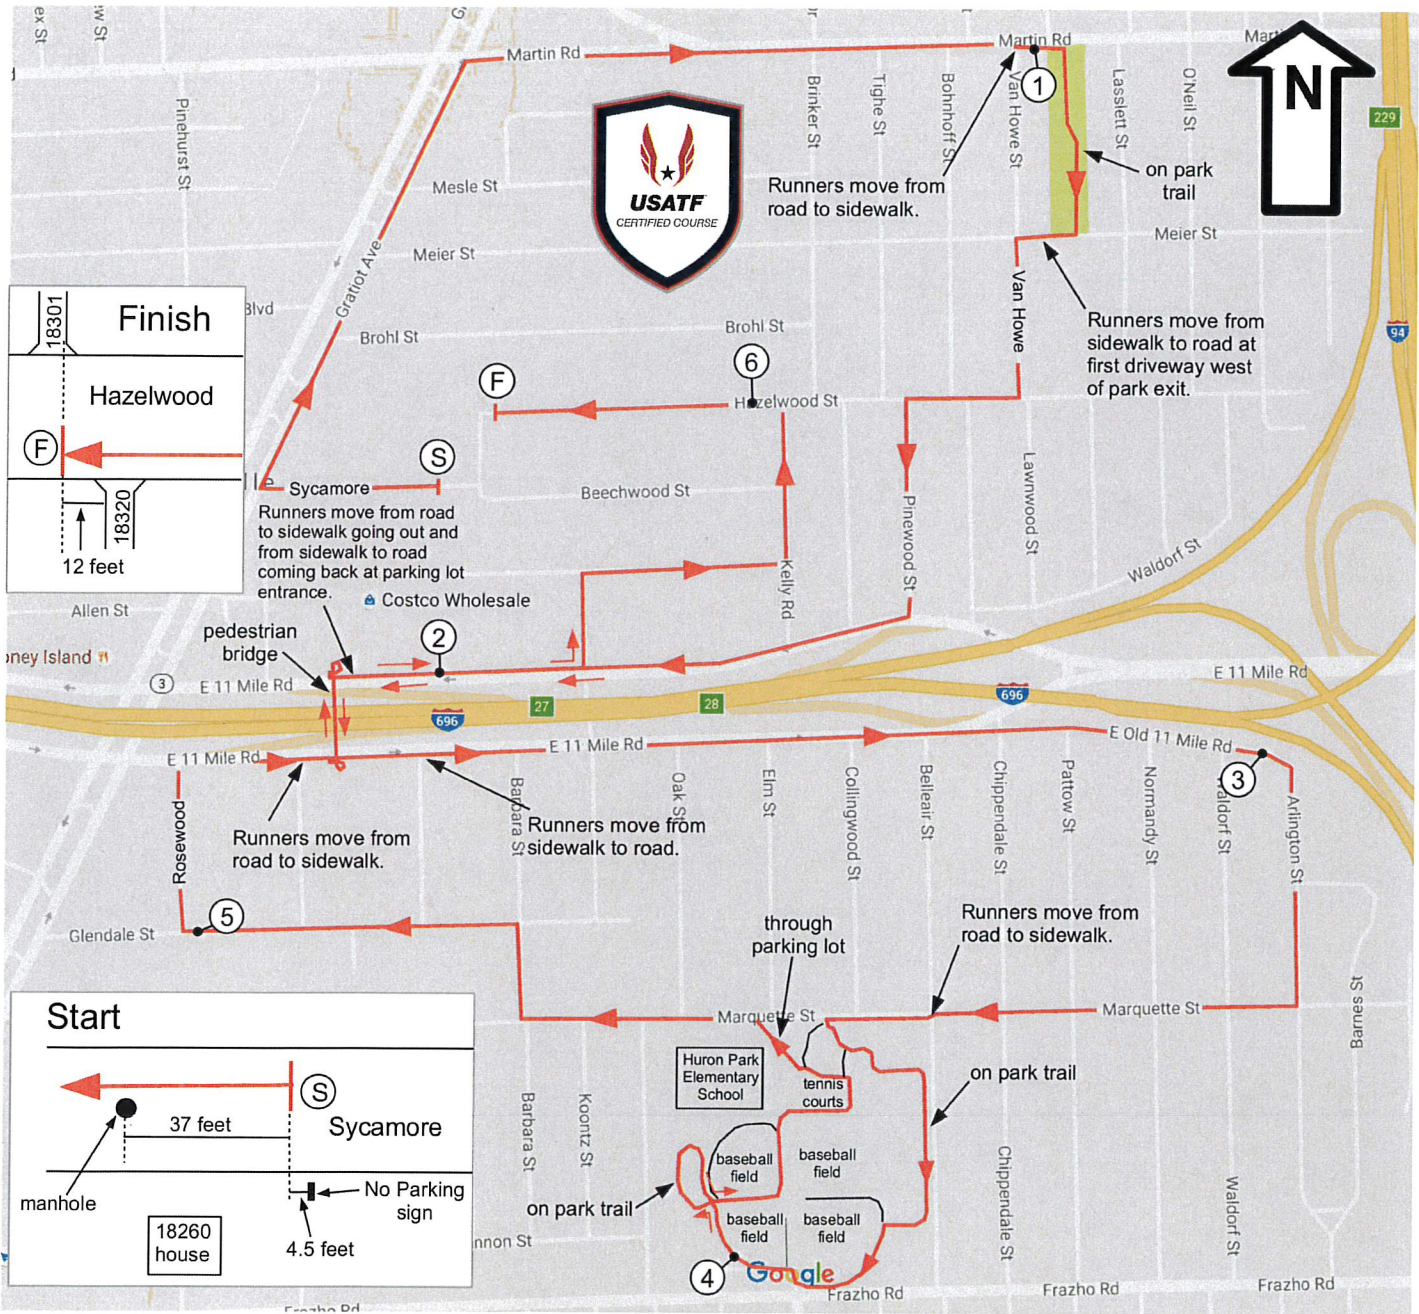

Race Route

START

Big Bird Run 5K Route

USATF Certificate
MI16050MN

Big Bird Run
10km
Roseville, Michigan

Effective Dates
22-AUG-2016 to 31-DEC-2026

Start: On Sycamore 37 feet east of the center of the manhole just west of 18260 house. 4.5 feet west of the No Parking sign.

1-Mile: On Martin 14 feet west of the west edge of driveway before the turn into the park.

2-Mile: 14 feet west of the No Parking sign west of 18221 E. 11-Mile Road.

3-Mile: On E. 11-Mile 6 feet west of sewer drain just before turn onto Arlington.

4-Mile: Along the outfield fence 10 feet before yellow pole at the edge of the parking lot.

5-Mile: On Glendale at the sewer drain just east of Rosewood.

6-Mile: On Hazelwood 2 feet west of the east edge of the 18620 house.

Finish: On Hazelwood even with the east edge of the 18301 driveway. 14.5 feet west of the west edge of the 18320 driveway.

Measured by
Mark Neal
runnermark@gmail.com
14-AUG-2016

Unless otherwise noted,
runners may use the entire
width of all roads and trails
in order to follow the
shortest possible route.