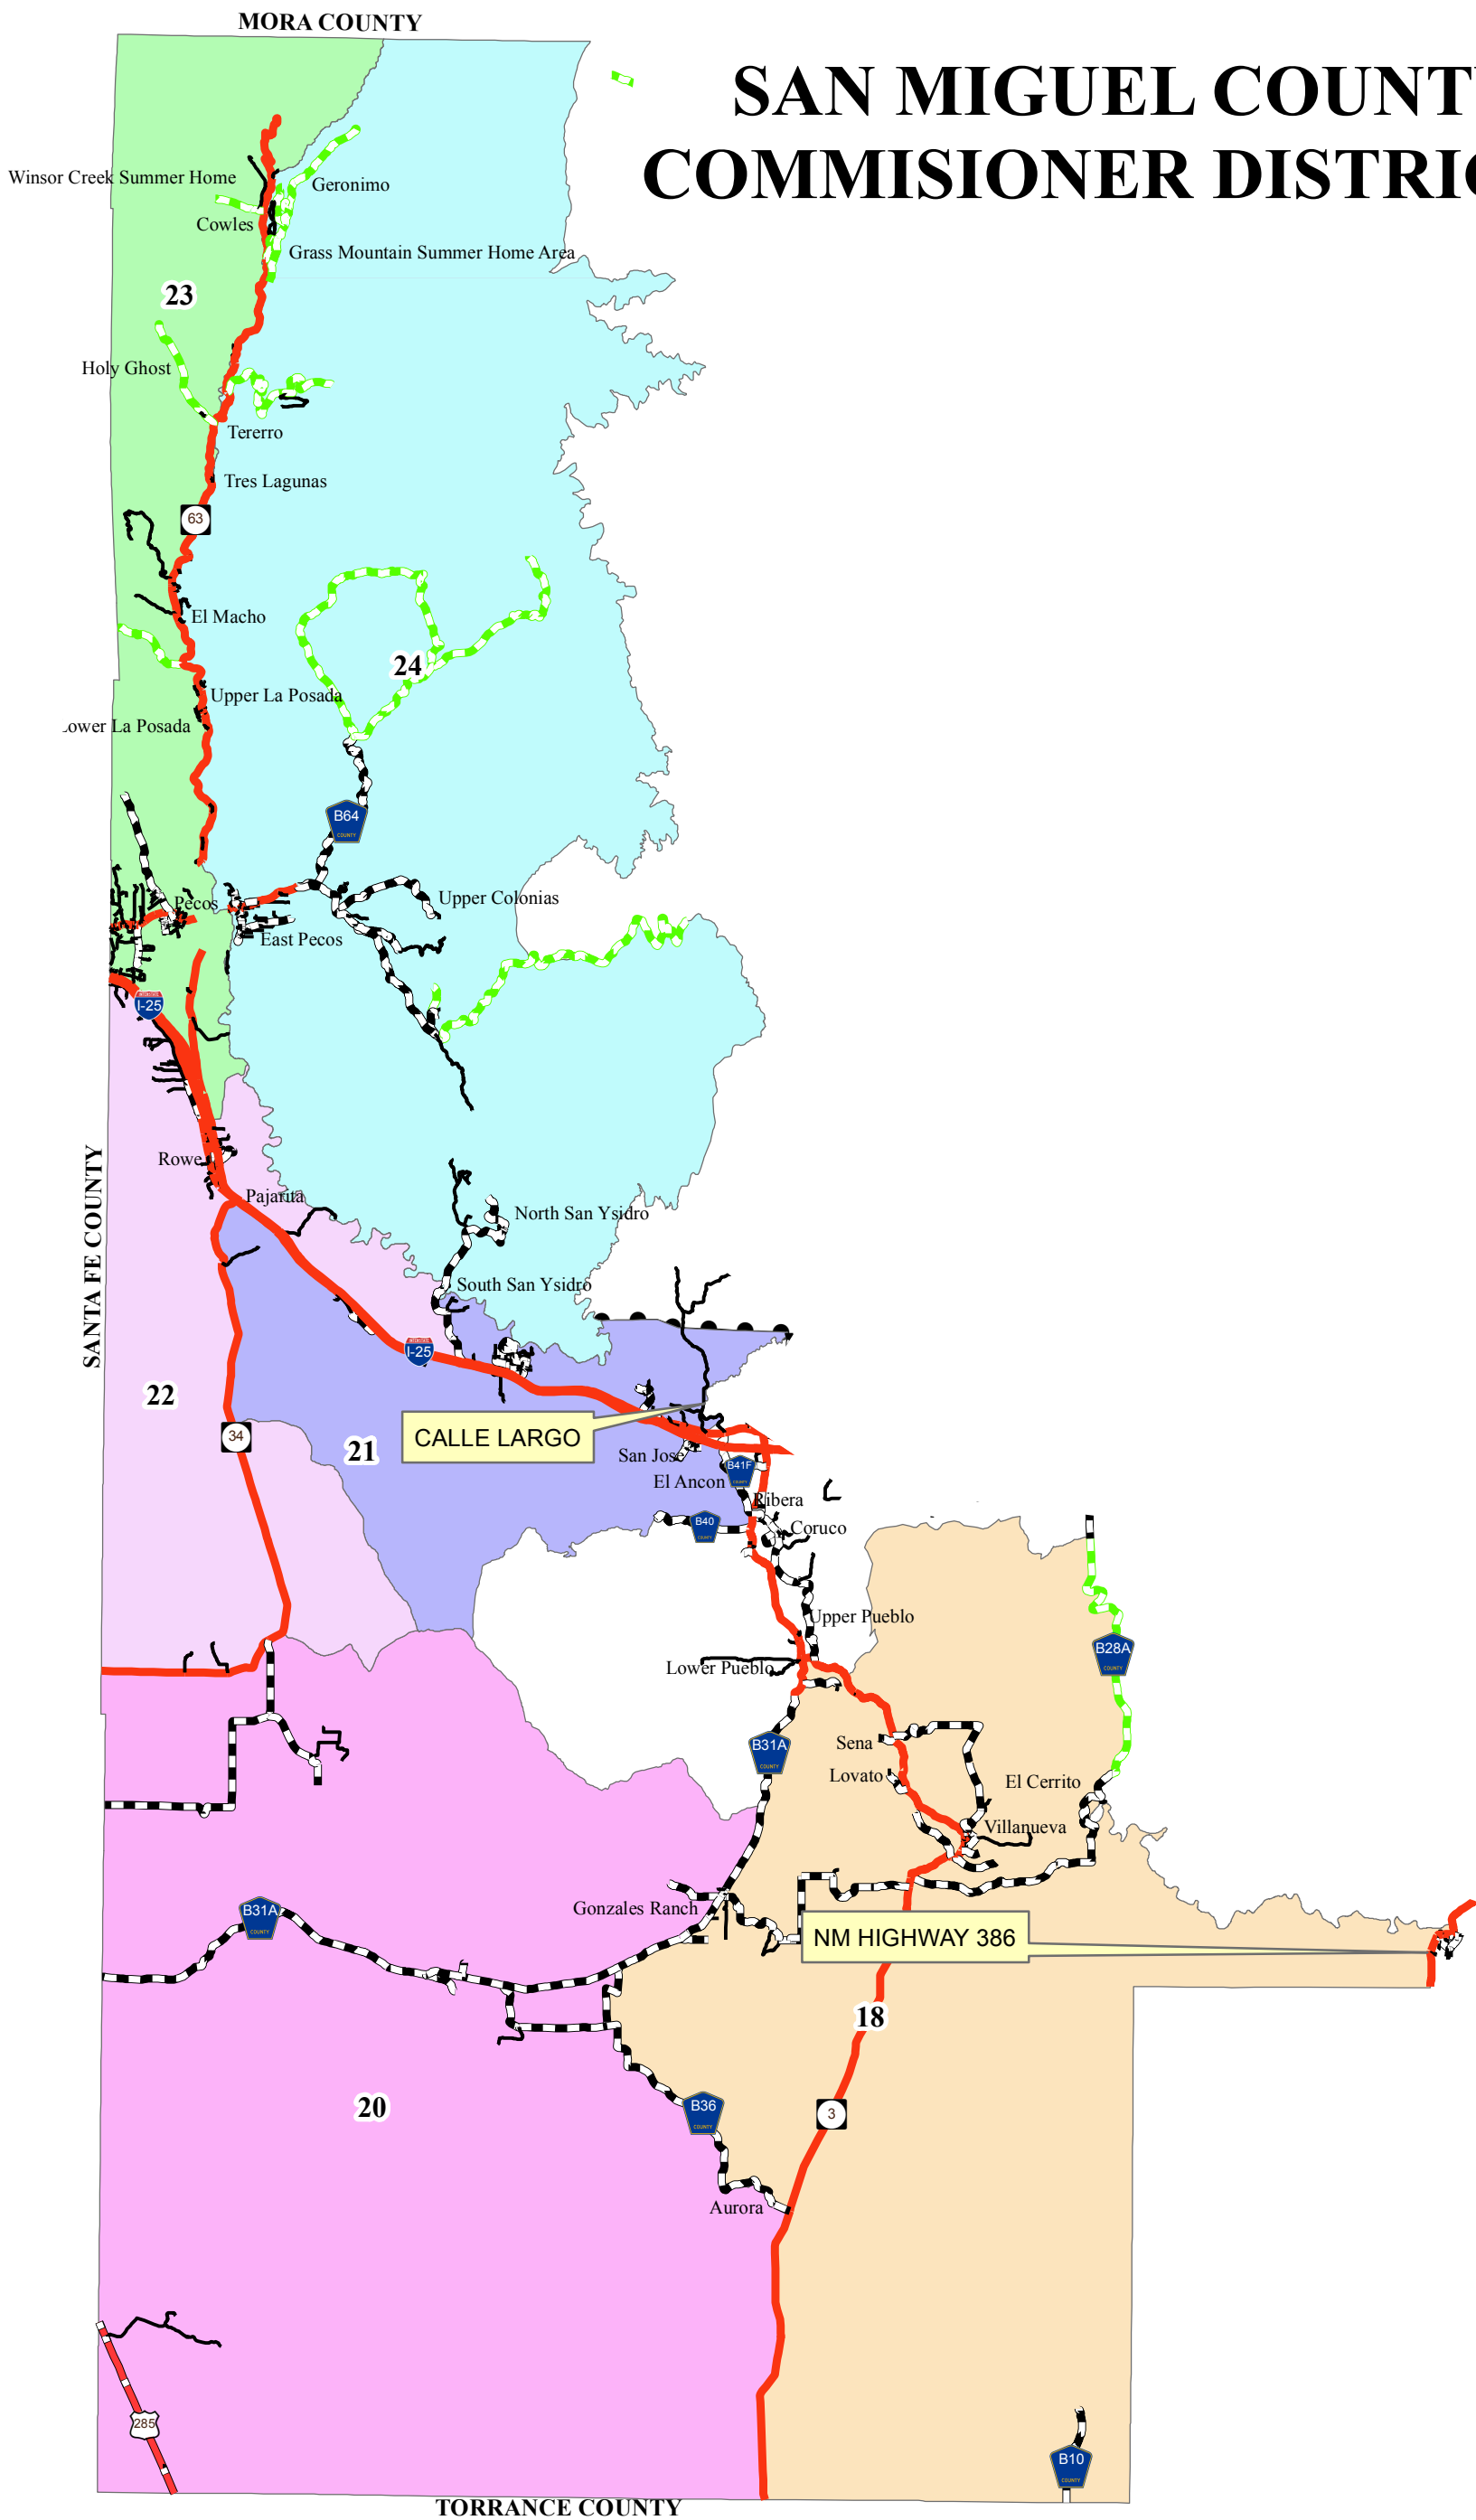

SAN MIGUEL COUNTY COMMISSIONER DISTRICT 2

This product is for informational purposes and has not have been prepared for legal, engineering, or surveying purposes. Users of this information should review or consult the primary data and information sources to ascertain the usability of the information.
Map created by: Mário H. Vásquez
Monday, December 14, 2015

- PRECINCT 18
- PRECINCT 20
- PRECINCT 21
- PRECINCT 22
- PRECINCT 23
- PRECINCT 24

- COUNTY ROAD
- STATE ROADS
- VILLAGES
- POWER LINES
- CLV ROADS
- ARROYO
- RIVERS