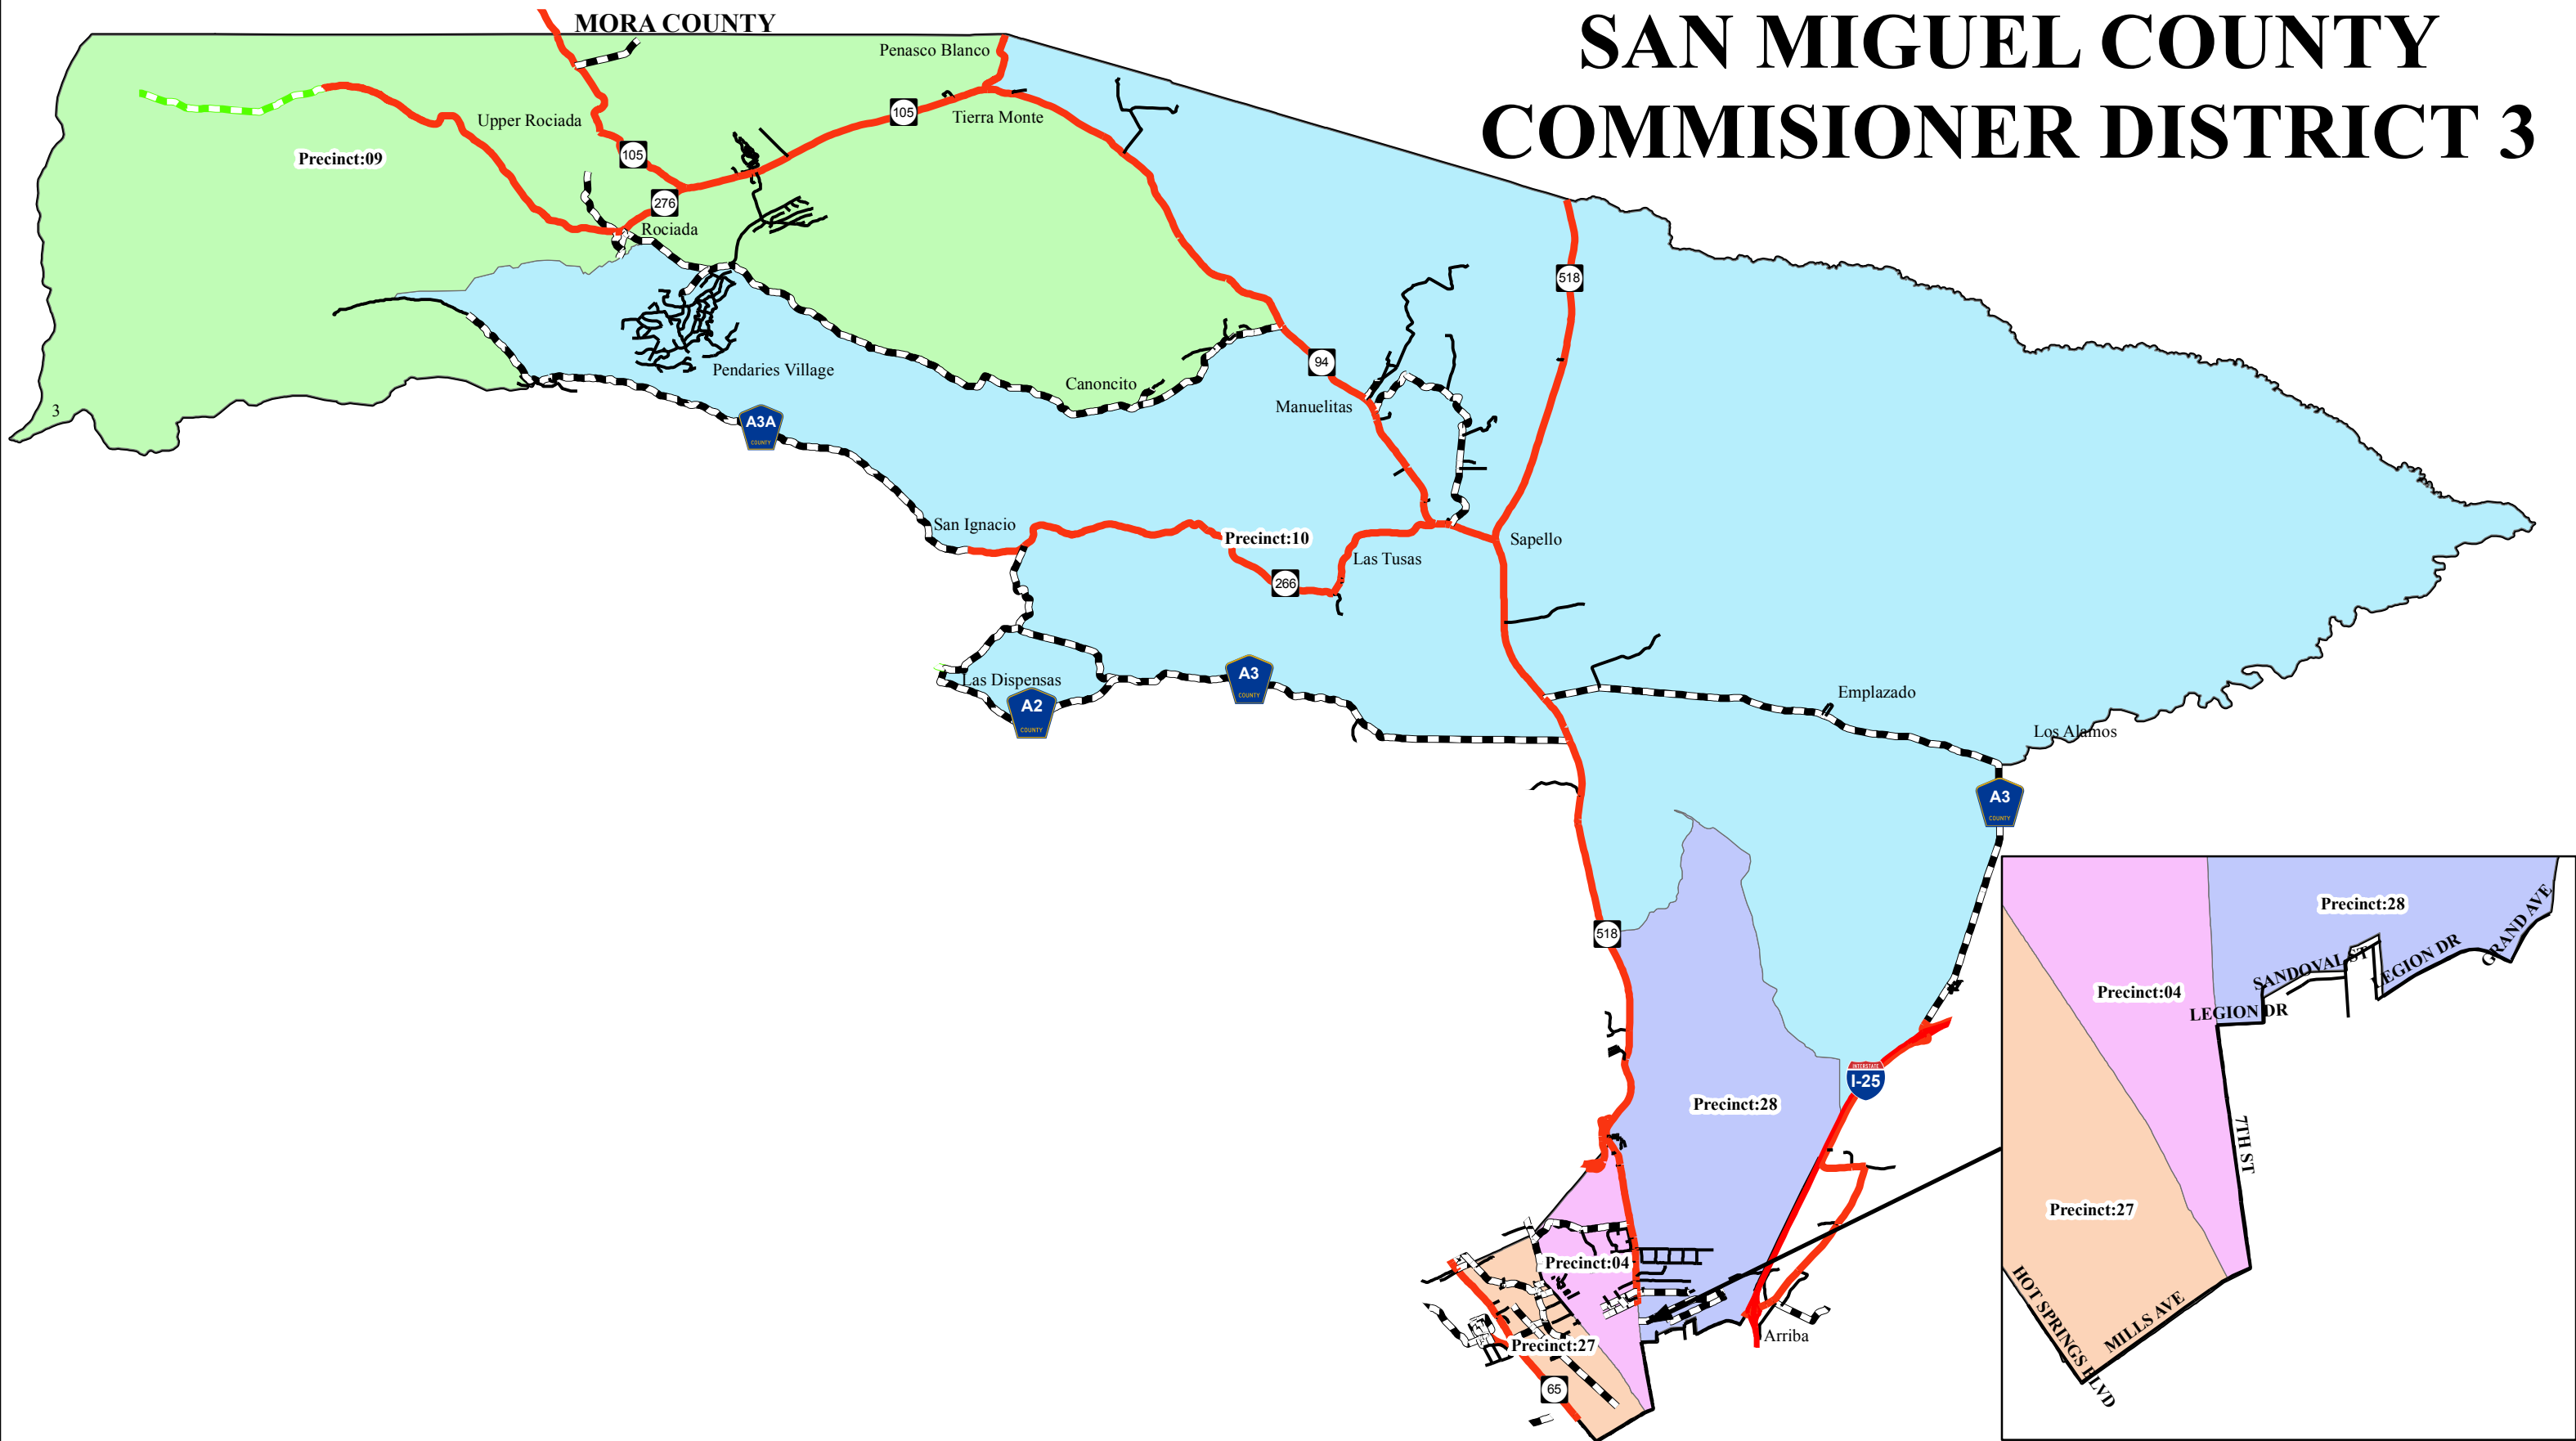

# SAN MIGUEL COUNTY COMMISSIONER DISTRICT 3

This product is for informational purposes and has not have been prepared for legal, engineering, or surveying purposes. Users of this information should review or consult the primary data and information sources to ascertain the usability of the information.  
Map created by: Mário H. Vásquez  
Monday, December 14, 2015

- Precinct 04
- Precinct 09
- Precinct 28
- Precinct 10
- Precinct 27
- COUNTY ROAD
- STATE ROADS
- CLV ROADS
- RIVERS