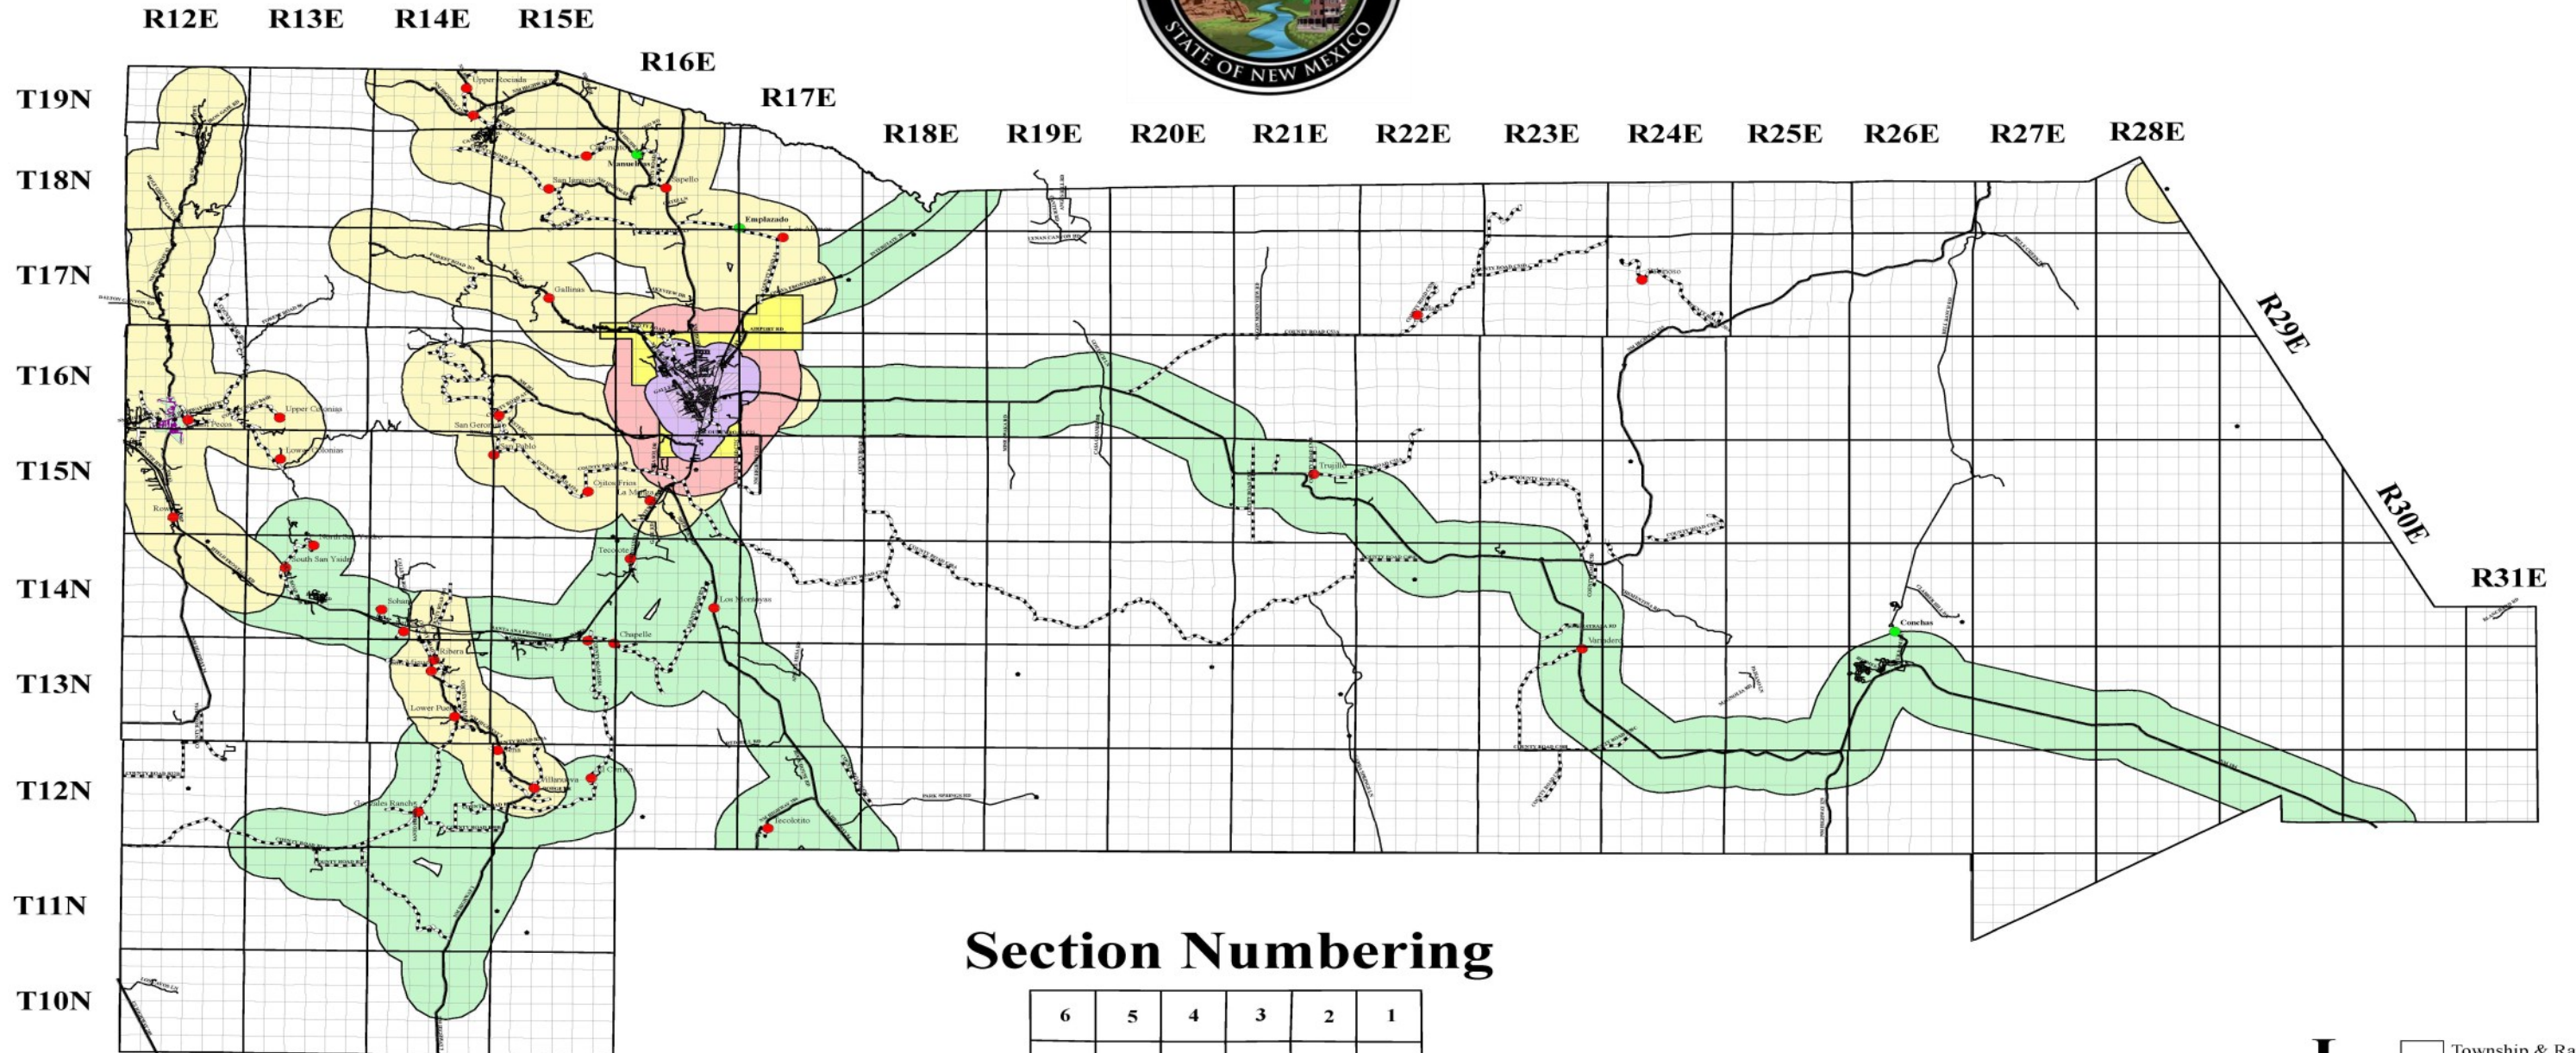

San Miguel County Zoning Map

Section Numbering

6	5	4	3	2	1
7	8	9	10	11	12
18	17	16	15	14	13
19	20	21	22	23	24
30	29	28	27	26	25
31	32	33	34	35	36

Produced by Mario H. Vasquez
10/12/07

The data on this document is believed to be accurate. However, San Miguel County makes no warranties, express or implied, including fitness for use.

LEGEND

- Township & Range
- TRS Coverage
- R1 Zones
- TC zones
- Towns & Villages
- Public & Private Roads
- County Roads
- NM State Roads
- 1 Mile
- ETZ Zone
- ET 3 Mile Zzone
- A1-zone
- A2-Zone
- RH Zone