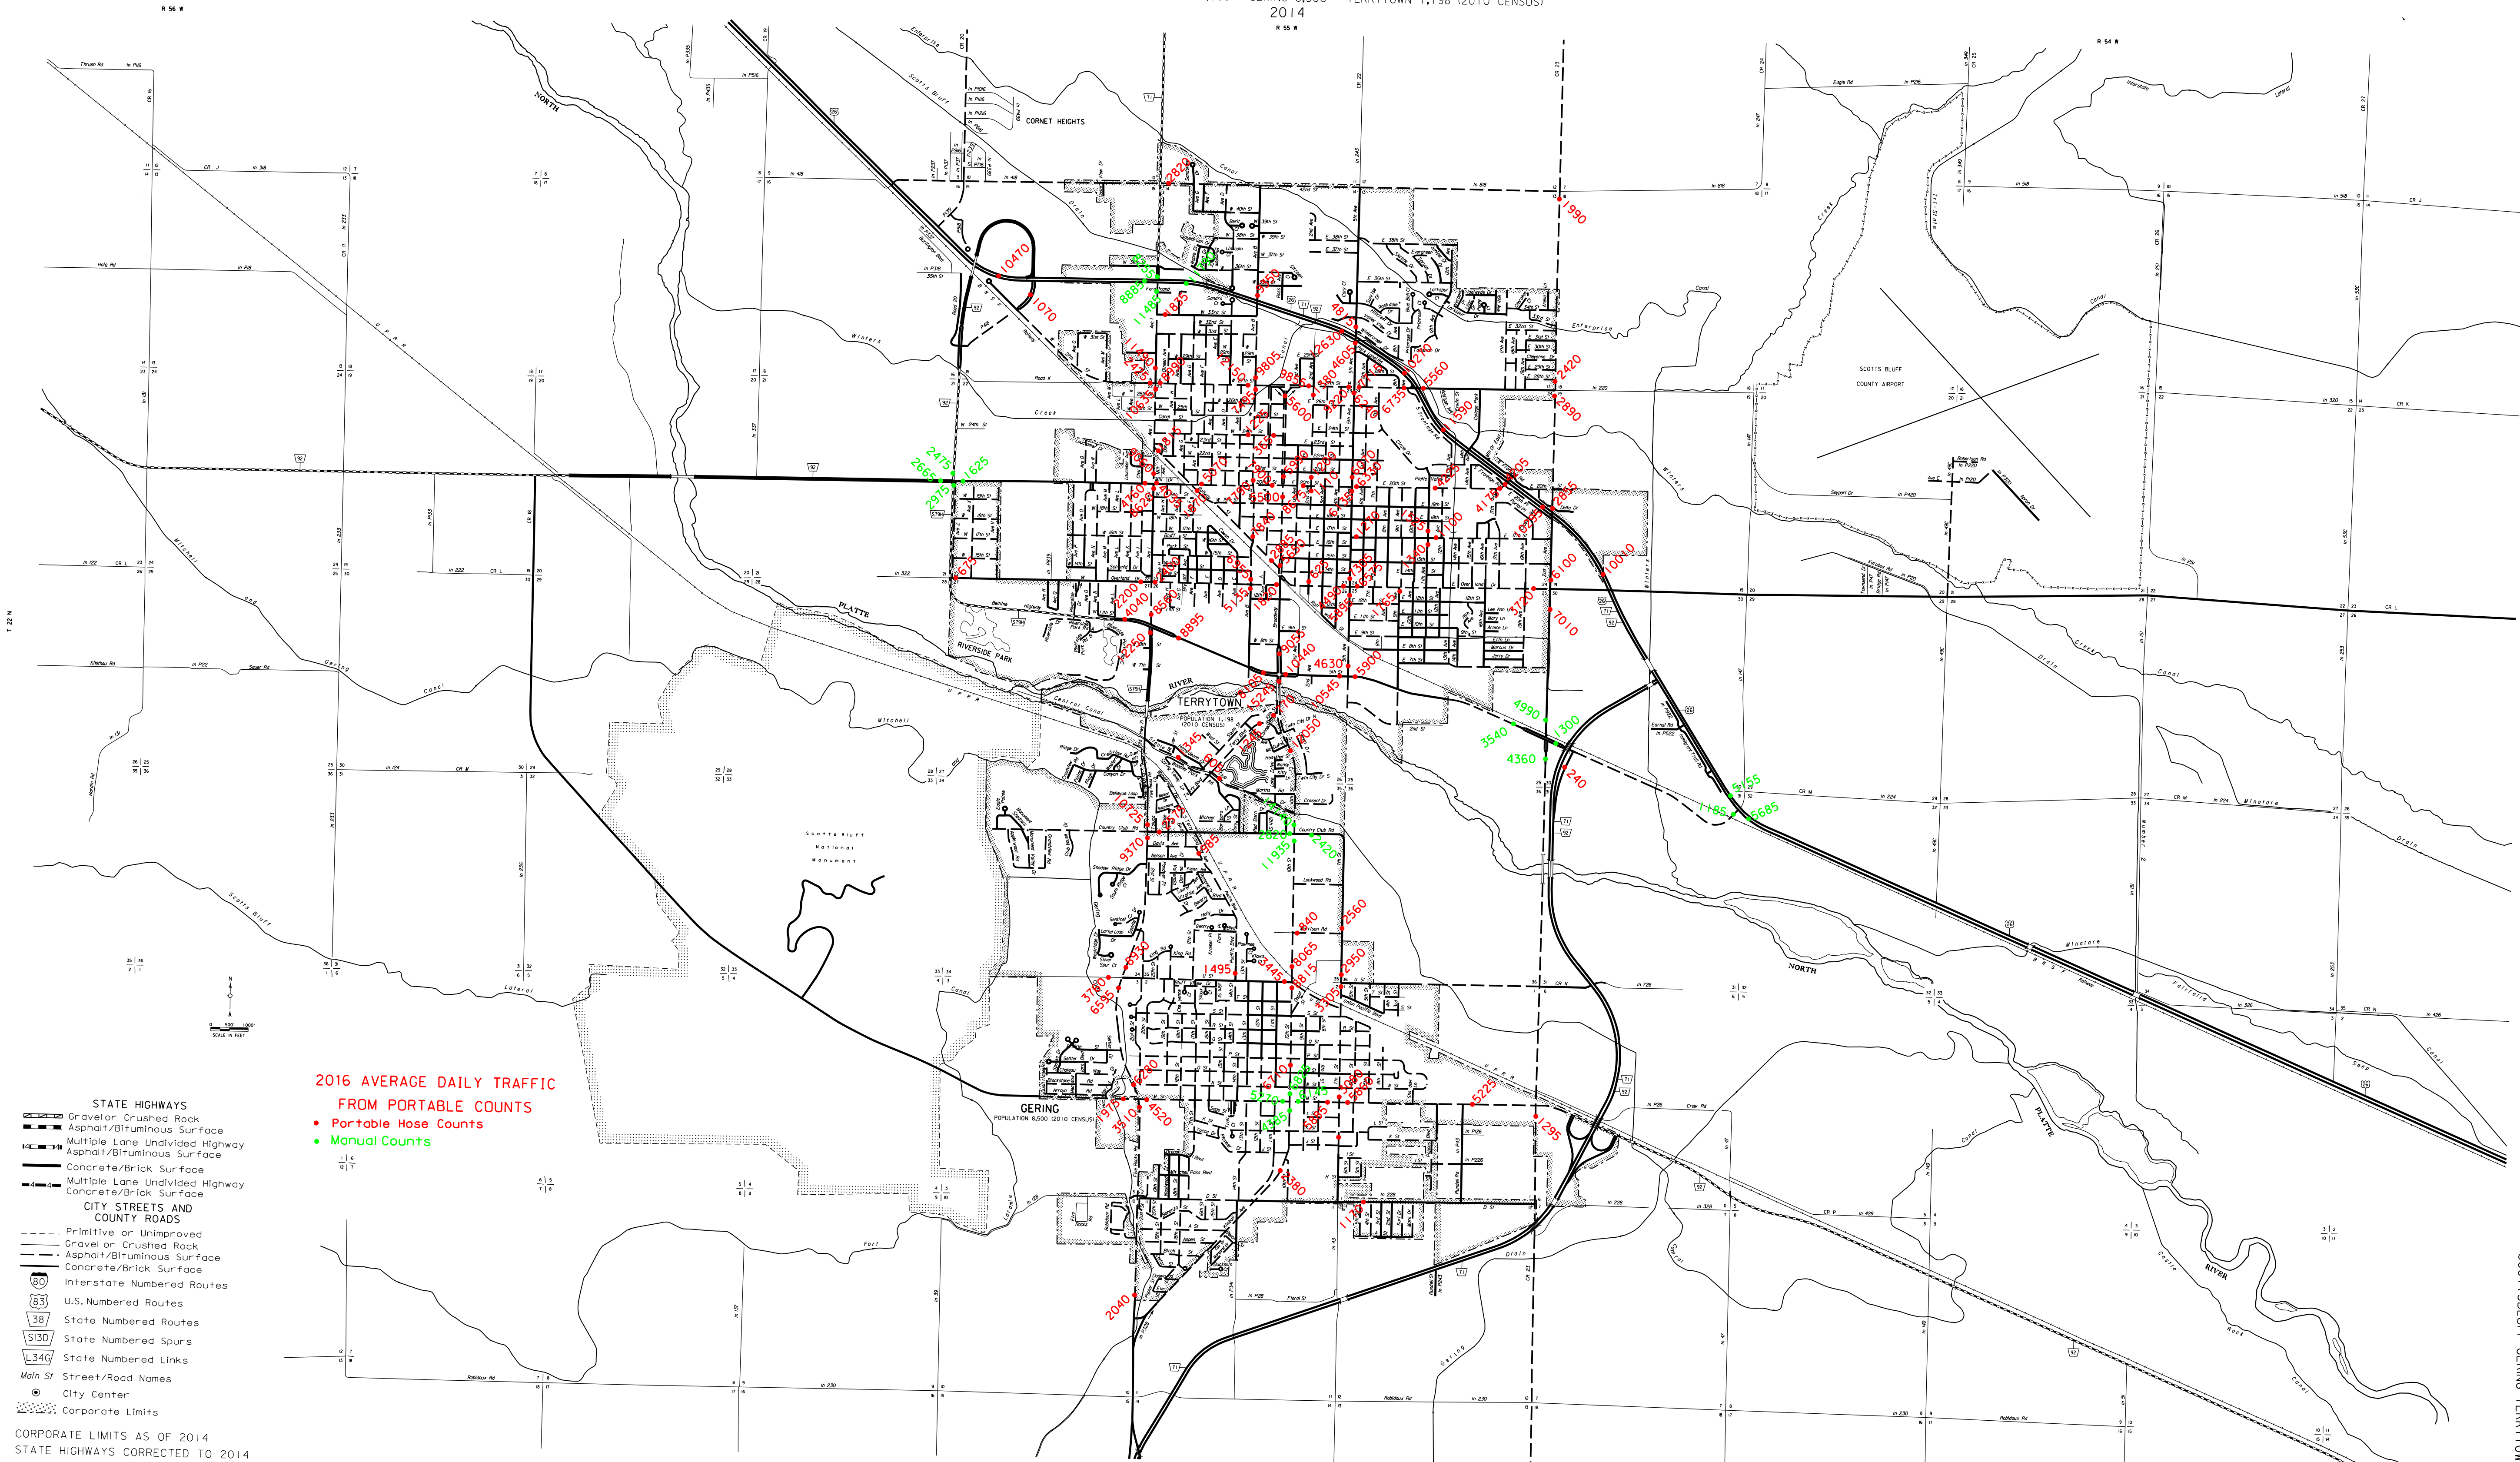

SCOTTSBLUFF-GERING-TERRYTOWN

SCOTTS BLUFF COUNTY
NEBRASKA
POPULATION SCOTTSBLUFF 15,039 - GERING 8,500 - TERRYTOWN 1,198 (2010 CENSUS)
2014

2016 AVERAGE DAILY TRAFFIC FROM PORTABLE COUNTS
 • Portable Hose Counts
 • Manual Counts

- STATE HIGHWAYS**
- Gravel or Crushed Rock
 - Asphalt/Bituminous Surface
 - Multiple Lane Undivided Highway
 - Asphalt/Bituminous Surface
 - Concrete/Brick Surface
 - Multiple Lane Undivided Highway
 - Concrete/Brick Surface
- CITY STREETS AND COUNTY ROADS**
- Primitive or Unimproved
 - Gravel or Crushed Rock
 - Asphalt/Bituminous Surface
 - Concrete/Brick Surface
- Interstate Numbered Routes**
- U.S. Numbered Routes
 - State Numbered Routes
 - State Numbered Spurs
 - State Numbered Links
- Main St** Street/Road Names
- City Center
 - Corporate Limits

CORPORATE LIMITS AS OF 2014
STATE HIGHWAYS CORRECTED TO 2014