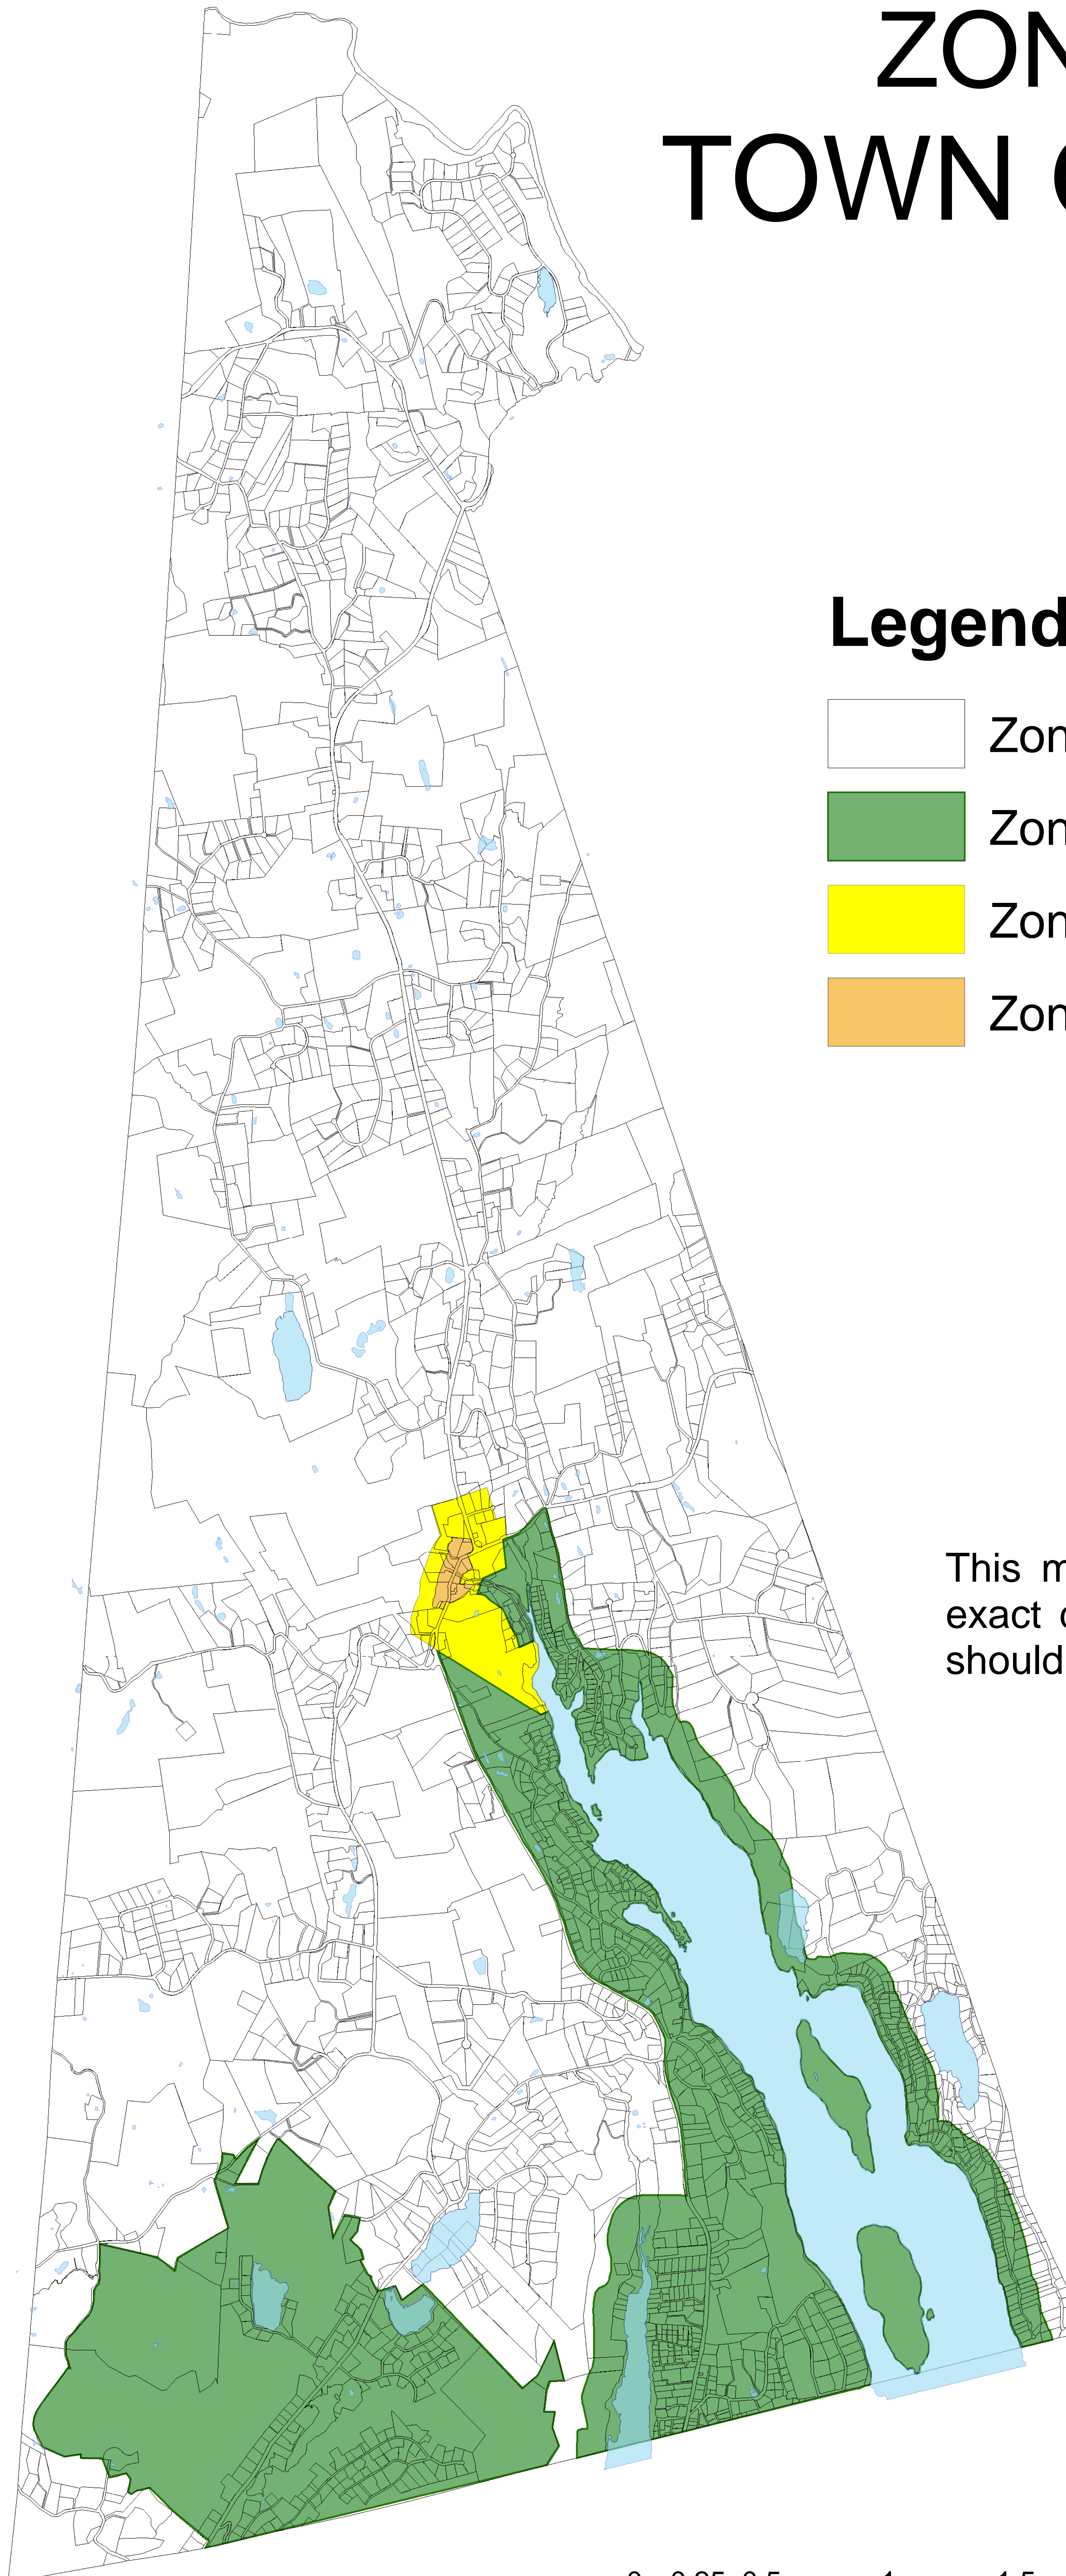

ZONING MAP TOWN OF SHERMAN

Legend

-  Zone A - Farm Residence Zone
-  Zone B - Residence Zone
-  Zone C - Business Residence Zone
-  Zone D - Historic District Zone

This map is for planning purposes only. The exact determination of a zone for a property should be based upon a survey of the property.

0 0.25 0.5 1 1.5 2 Miles

December 2006