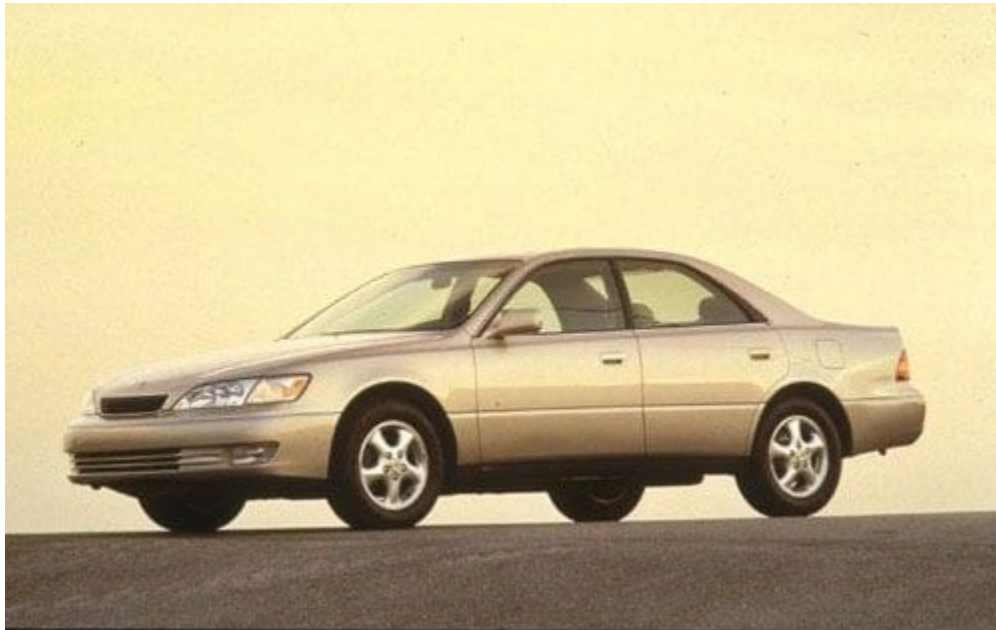

south**burlington**

P O L I C E

The subject vehicle is believed, though not confirmed, to have been involved in multiple other similar incidents in Chittenden County.

South Burlington police request anyone who sees the subject vehicle, or Eric Loyer, please DO NOT APPROACH OR MAKE CONTACT and call your local police department.

A stock image of the involved vehicle is pictured below: