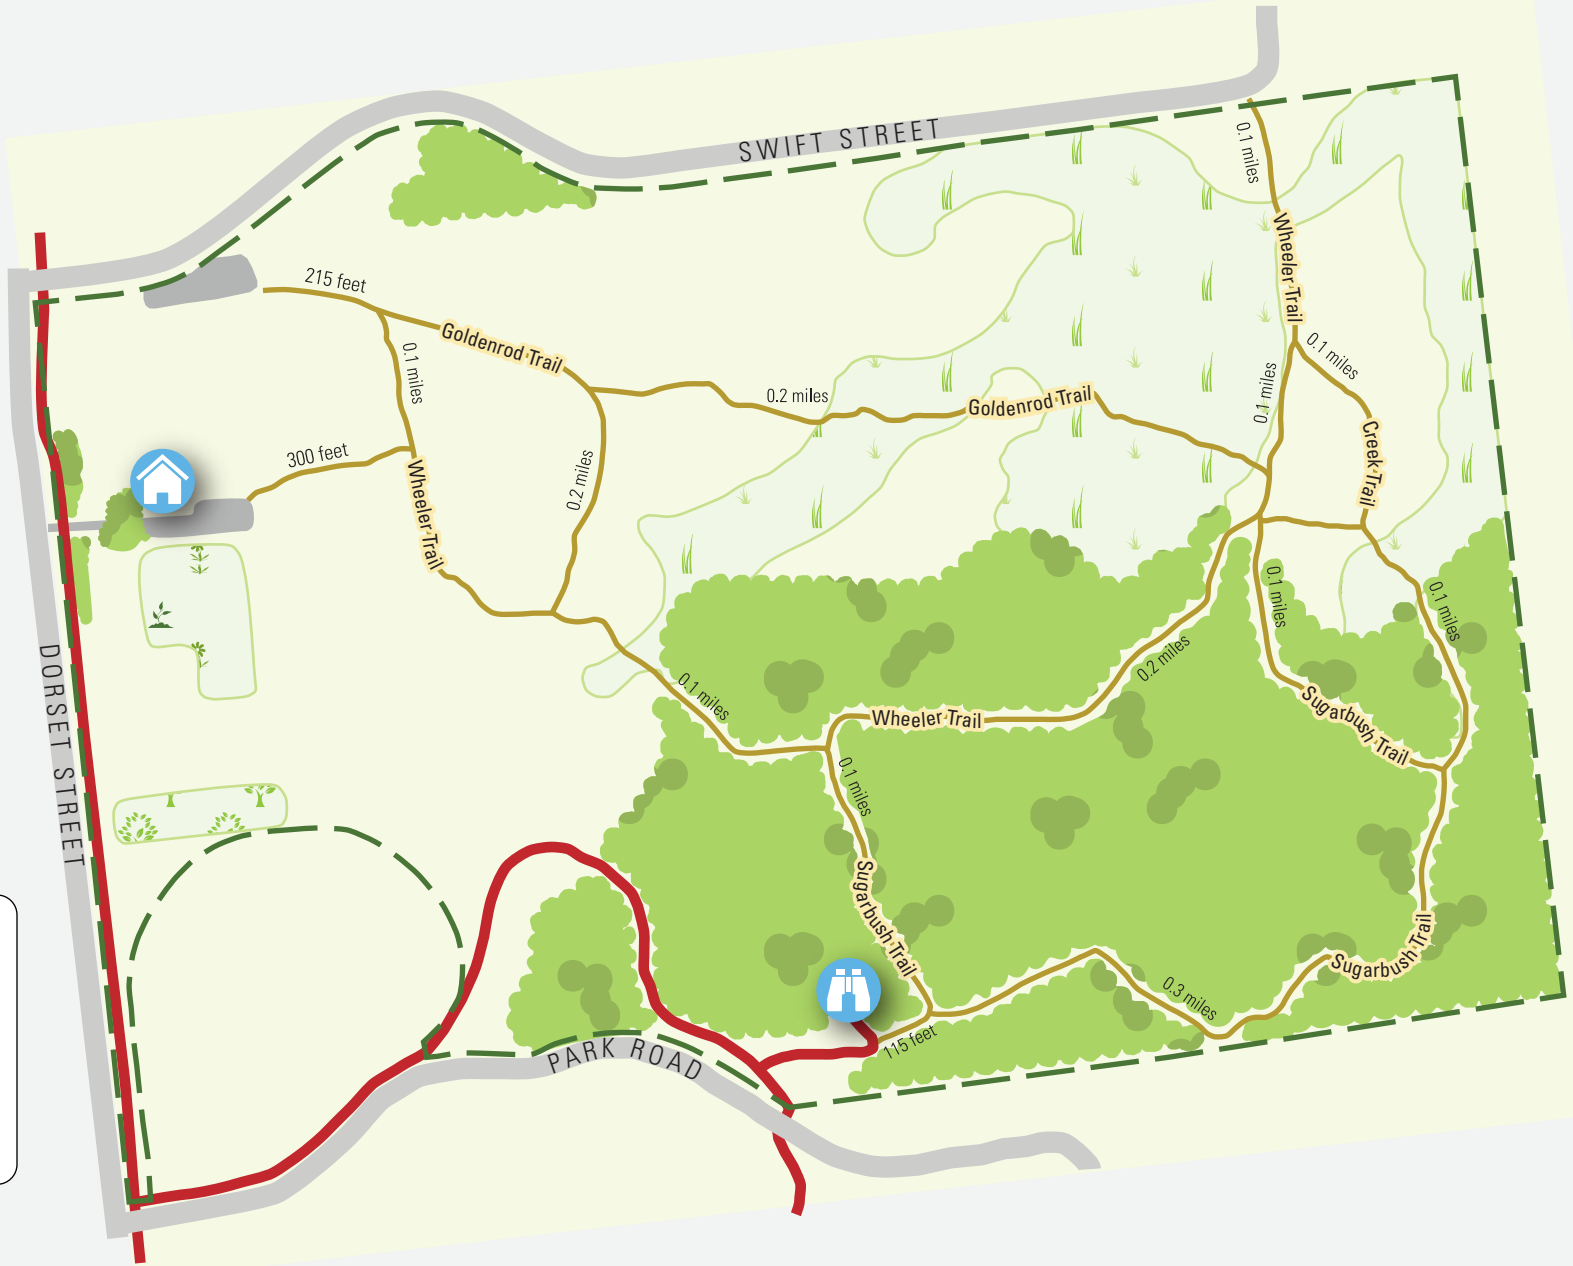

wheeler
nature park
SOUTH BURLINGTON

-  Wheeler Homestead
-  Outlook
-  Park Boundary
-  Rec Path

Wheeler Nature Park Map