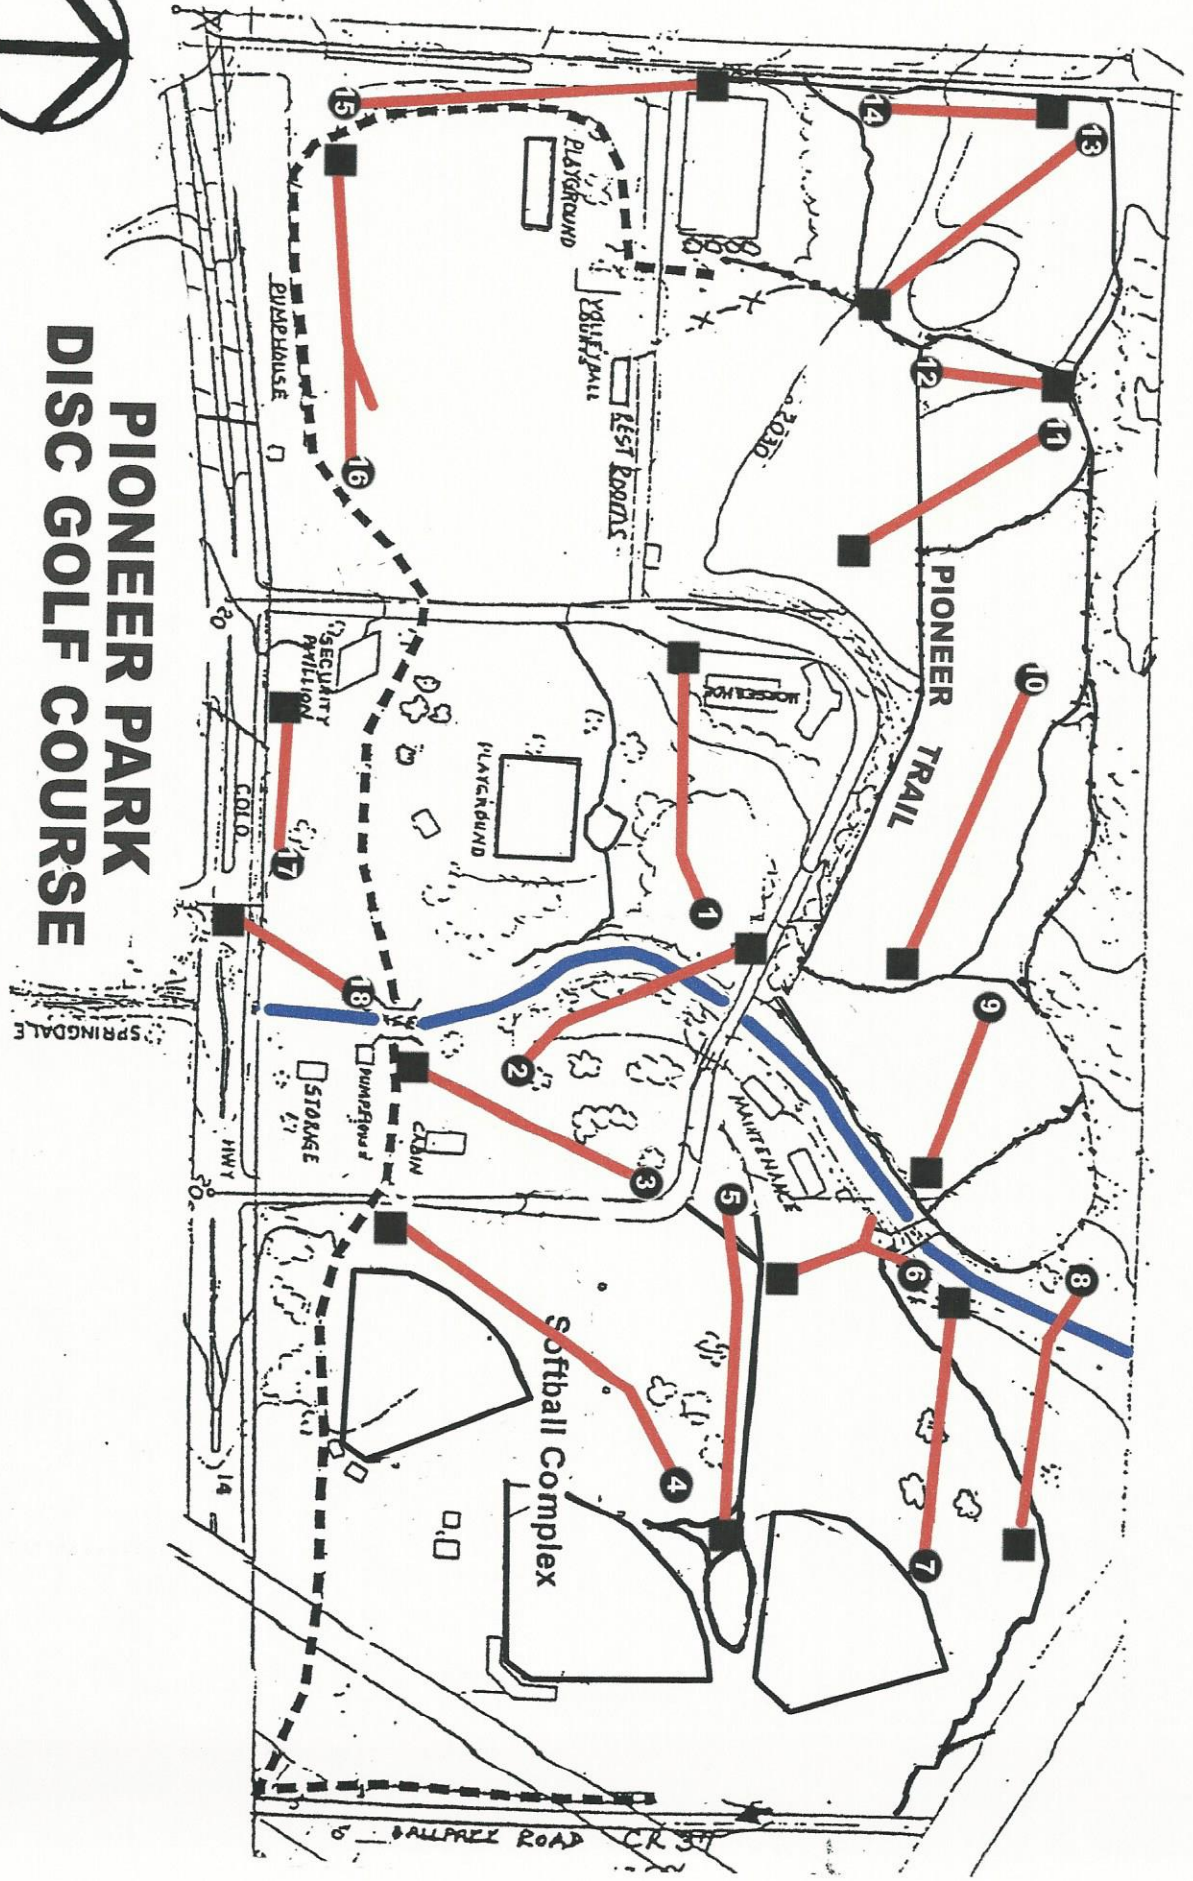

9/27/01

NORTH

PIONEER PARK DISC GOLF COURSE

Pioneer Park DGC

Sterling, CO

Hole	1	2	3	4	5	6	7	8	9	OUT	10	11	12	13	14	15	16	17	18	IN	TOT	
1 Par	4	4	3	5	5	3	3	5	3	35	3	3	3	3	3	3	3	3	3	3	27	62
1 Dist. (ft)	409	407	248	455	505	349	344	481	304	3502	230	190	230	200	270	250	390	350	220	2330	5832	
2 Par	4	4	3	5	5	3	3	5	3	35	3	3	3	3	3	3	3	3	3	3	27	62
2 Dist. (ft)	---	---	---	---	---	---	---	---	---	---	---	---	---	---	---	---	---	---	---	---	---	---
3 Par	3	3	3	3	3	3	3	3	3	27	3	3	3	3	3	3	3	3	3	3	27	54
3 Dist. (ft)	---	---	---	---	---	---	---	---	---	---	---	---	---	---	---	---	---	---	---	---	---	---
4 Par	3	3	3	3	3	3	3	3	3	27	3	3	3	3	3	3	3	3	3	3	27	54
4 Dist. (ft)	---	---	---	---	---	---	---	---	---	---	---	---	---	---	---	---	---	---	---	---	---	---
Date: _____																						
Notes: _____																						

PIONEER PARK DISC GOLF COURSE

RULES OF PLAY

- 1) PLEASE RESPECT THE PEDESTRIANS, BIKERS, AND OTHER PARTICIPANTS IN PIONEER PARK.
DO NOT THROW WHEN OTHERS ARE IN THE WAY OF YOUR SHOT.
- 2) TEE SHOTS - Players must throw from within the designated tee area. Throw from behind the short numbered tee marker
- 3) OTHER SHOTS - The forward foot, at the time of release, must be place where the disc previously landed.
- 4) PUTTS - must remain within the chain area or in the basket, to be good.
- 5) ETIQUETTE - The player furthest from the hole is the one that should shoot or putt first. Do not distract others when they are taking their throws.
- 6) PROTECT YOUR ENVIORMENT. PLEASE KEEP PIONEER PARK CLEAN.
ALSO, PLEASE DO NOT CLIMB TREES OR FENCES TO GET YOU DISCS. ASK FOR ASSISTANCE.