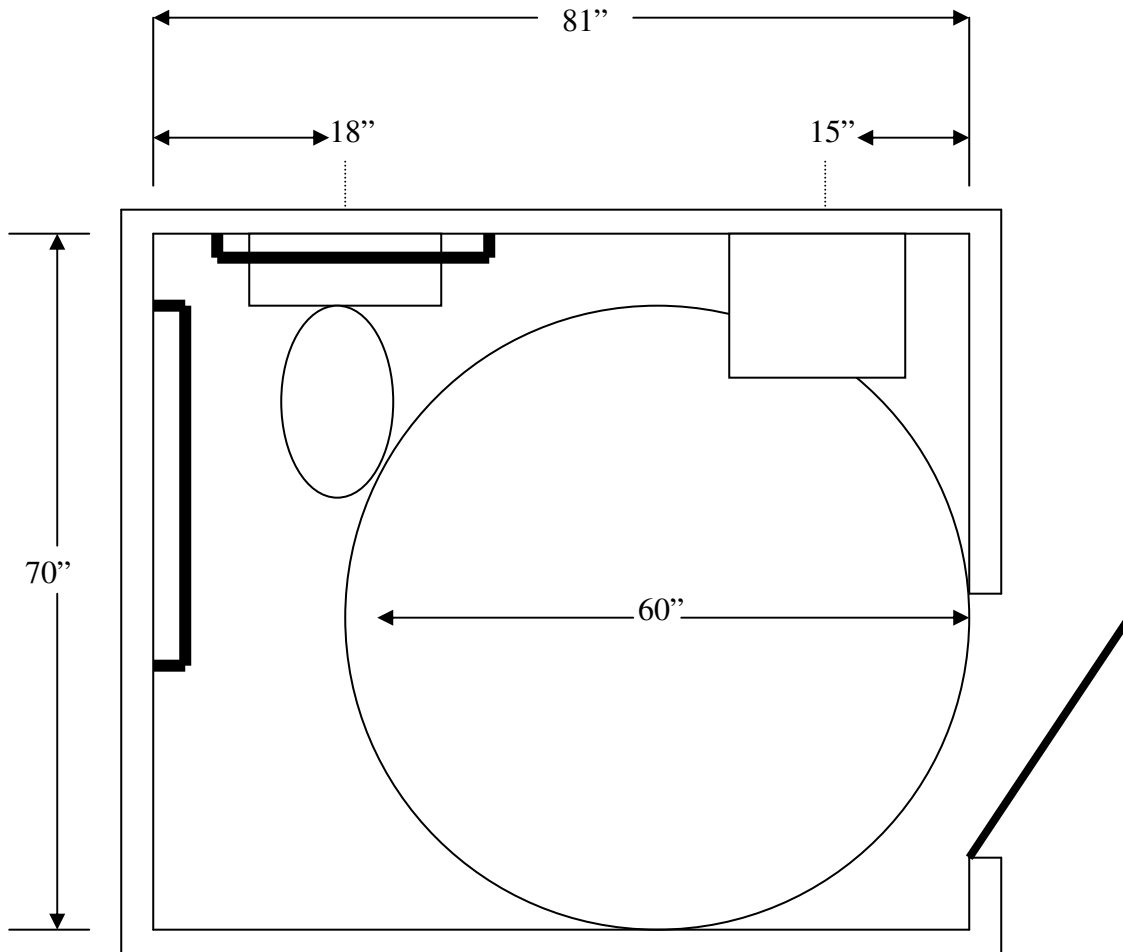

ACCESSIBLE TOILETROOM

EXAMPLE #2

NOTES

1. 36-inch door required.
2. Door must swing out.
3. Toilet seat height between 17"-19".
4. Rear grab bar = 36".
5. Side grab bar = 42".
6. Side grab bar located 12" off rear wall.
7. Grab bar height between 33"-36".
8. Lavatory maximum height of 34".
9. Mirror maximum height of 40" to bottom or mirror surface.
10. Lavatory depth between 17"-19".
11. Lavatory must be wall mount (no cabinet or pedestal).