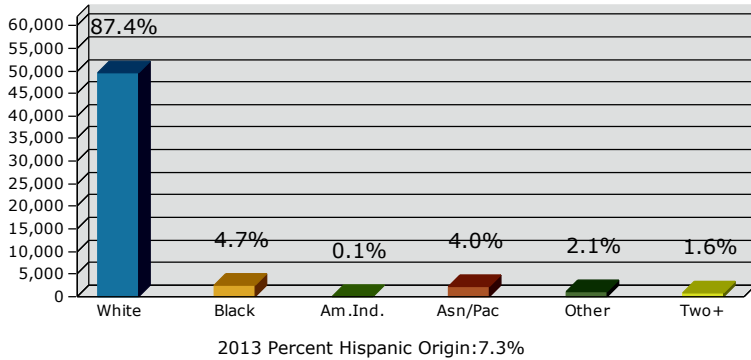

2013 Population by Race

2013 Population by Age

Households

2013 Home Value

2013-2018 Annual Growth Rate

Household Income

Source: U.S. Census Bureau, Census 2010 Summary File 1. Esri forecasts for 2013 and 2018.