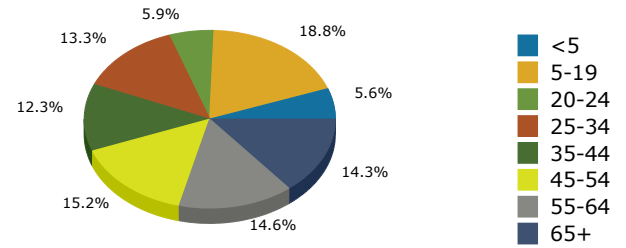

2013 Population by Race

2013 Population by Age

Households

2013 Home Value

2013-2018 Annual Growth Rate

Household Income

Source: U.S. Census Bureau, Census 2010 Summary File 1. Esri forecasts for 2013 and 2018.