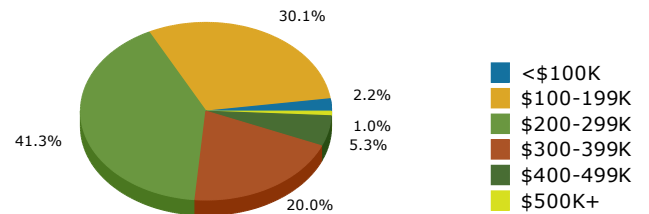

2013 Population by Race

2013 Population by Age

Households

2013 Home Value

2013-2018 Annual Growth Rate

Household Income

Source: U.S. Census Bureau, Census 2010 Summary File 1. Esri forecasts for 2013 and 2018.