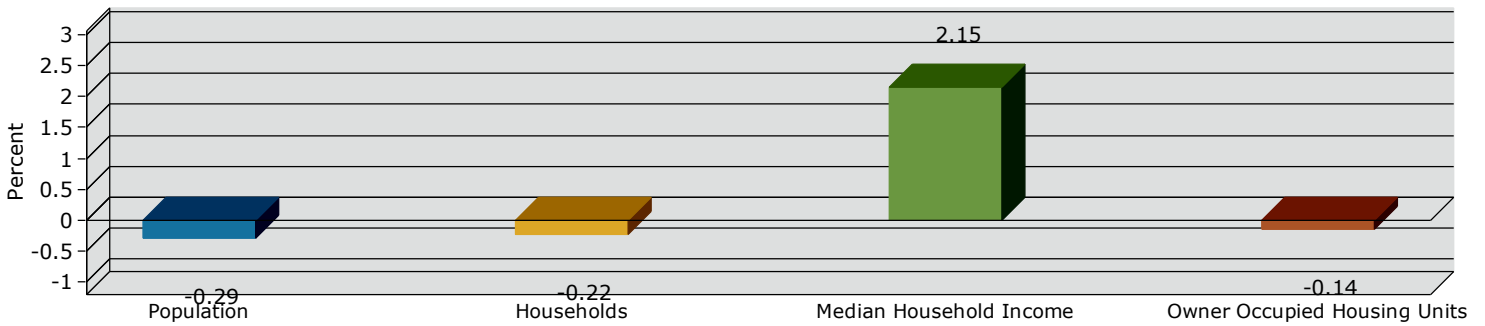

Tinley Park village, IL (1775484)  
 Tinley Park village, IL (1775484)  
 Geography: Place

2021 Population by Race

2021 Population by Age

Households

2021 Home Value

2021-2026 Annual Growth Rate

Household Income