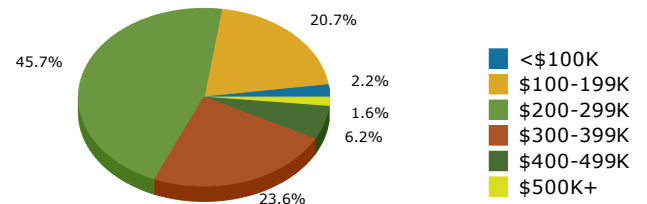

Tinley Park village, IL (1775484)  
 Tinley Park village, IL (1775484)  
 Geography: Place

2021 Population by Race

2021 Population by Age

Households

2021 Home Value

2021-2026 Annual Growth Rate

Household Income