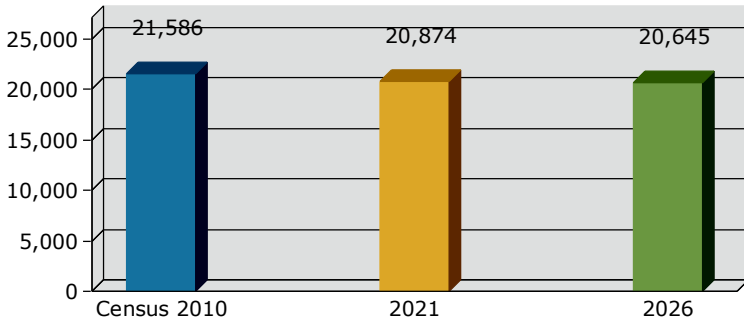

Tinley Park village, IL (1775484)  
 Tinley Park village, IL (1775484)  
 Geography: Place

2021 Population by Race

2021 Population by Age

Households

2021 Home Value

2021-2026 Annual Growth Rate

Household Income