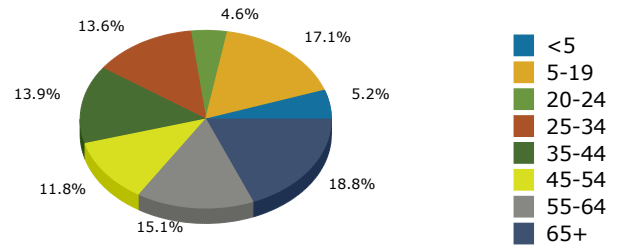

Tinley Park village, IL (1775484)  
 Tinley Park village, IL (1775484)  
 Geography: Place

2021 Population by Race

2021 Population by Age

Households

2021 Home Value

2021-2026 Annual Growth Rate

Household Income