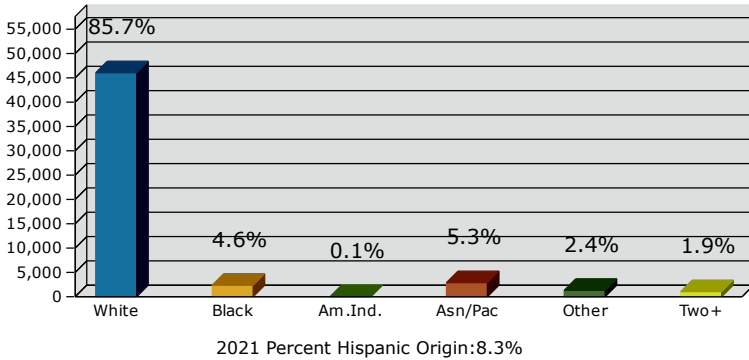

Tinley Park village, IL (1775484)  
 Tinley Park village, IL (1775484)  
 Geography: Place

2021 Population by Race

2021 Population by Age

Households

2021 Home Value

2021-2026 Annual Growth Rate

Household Income