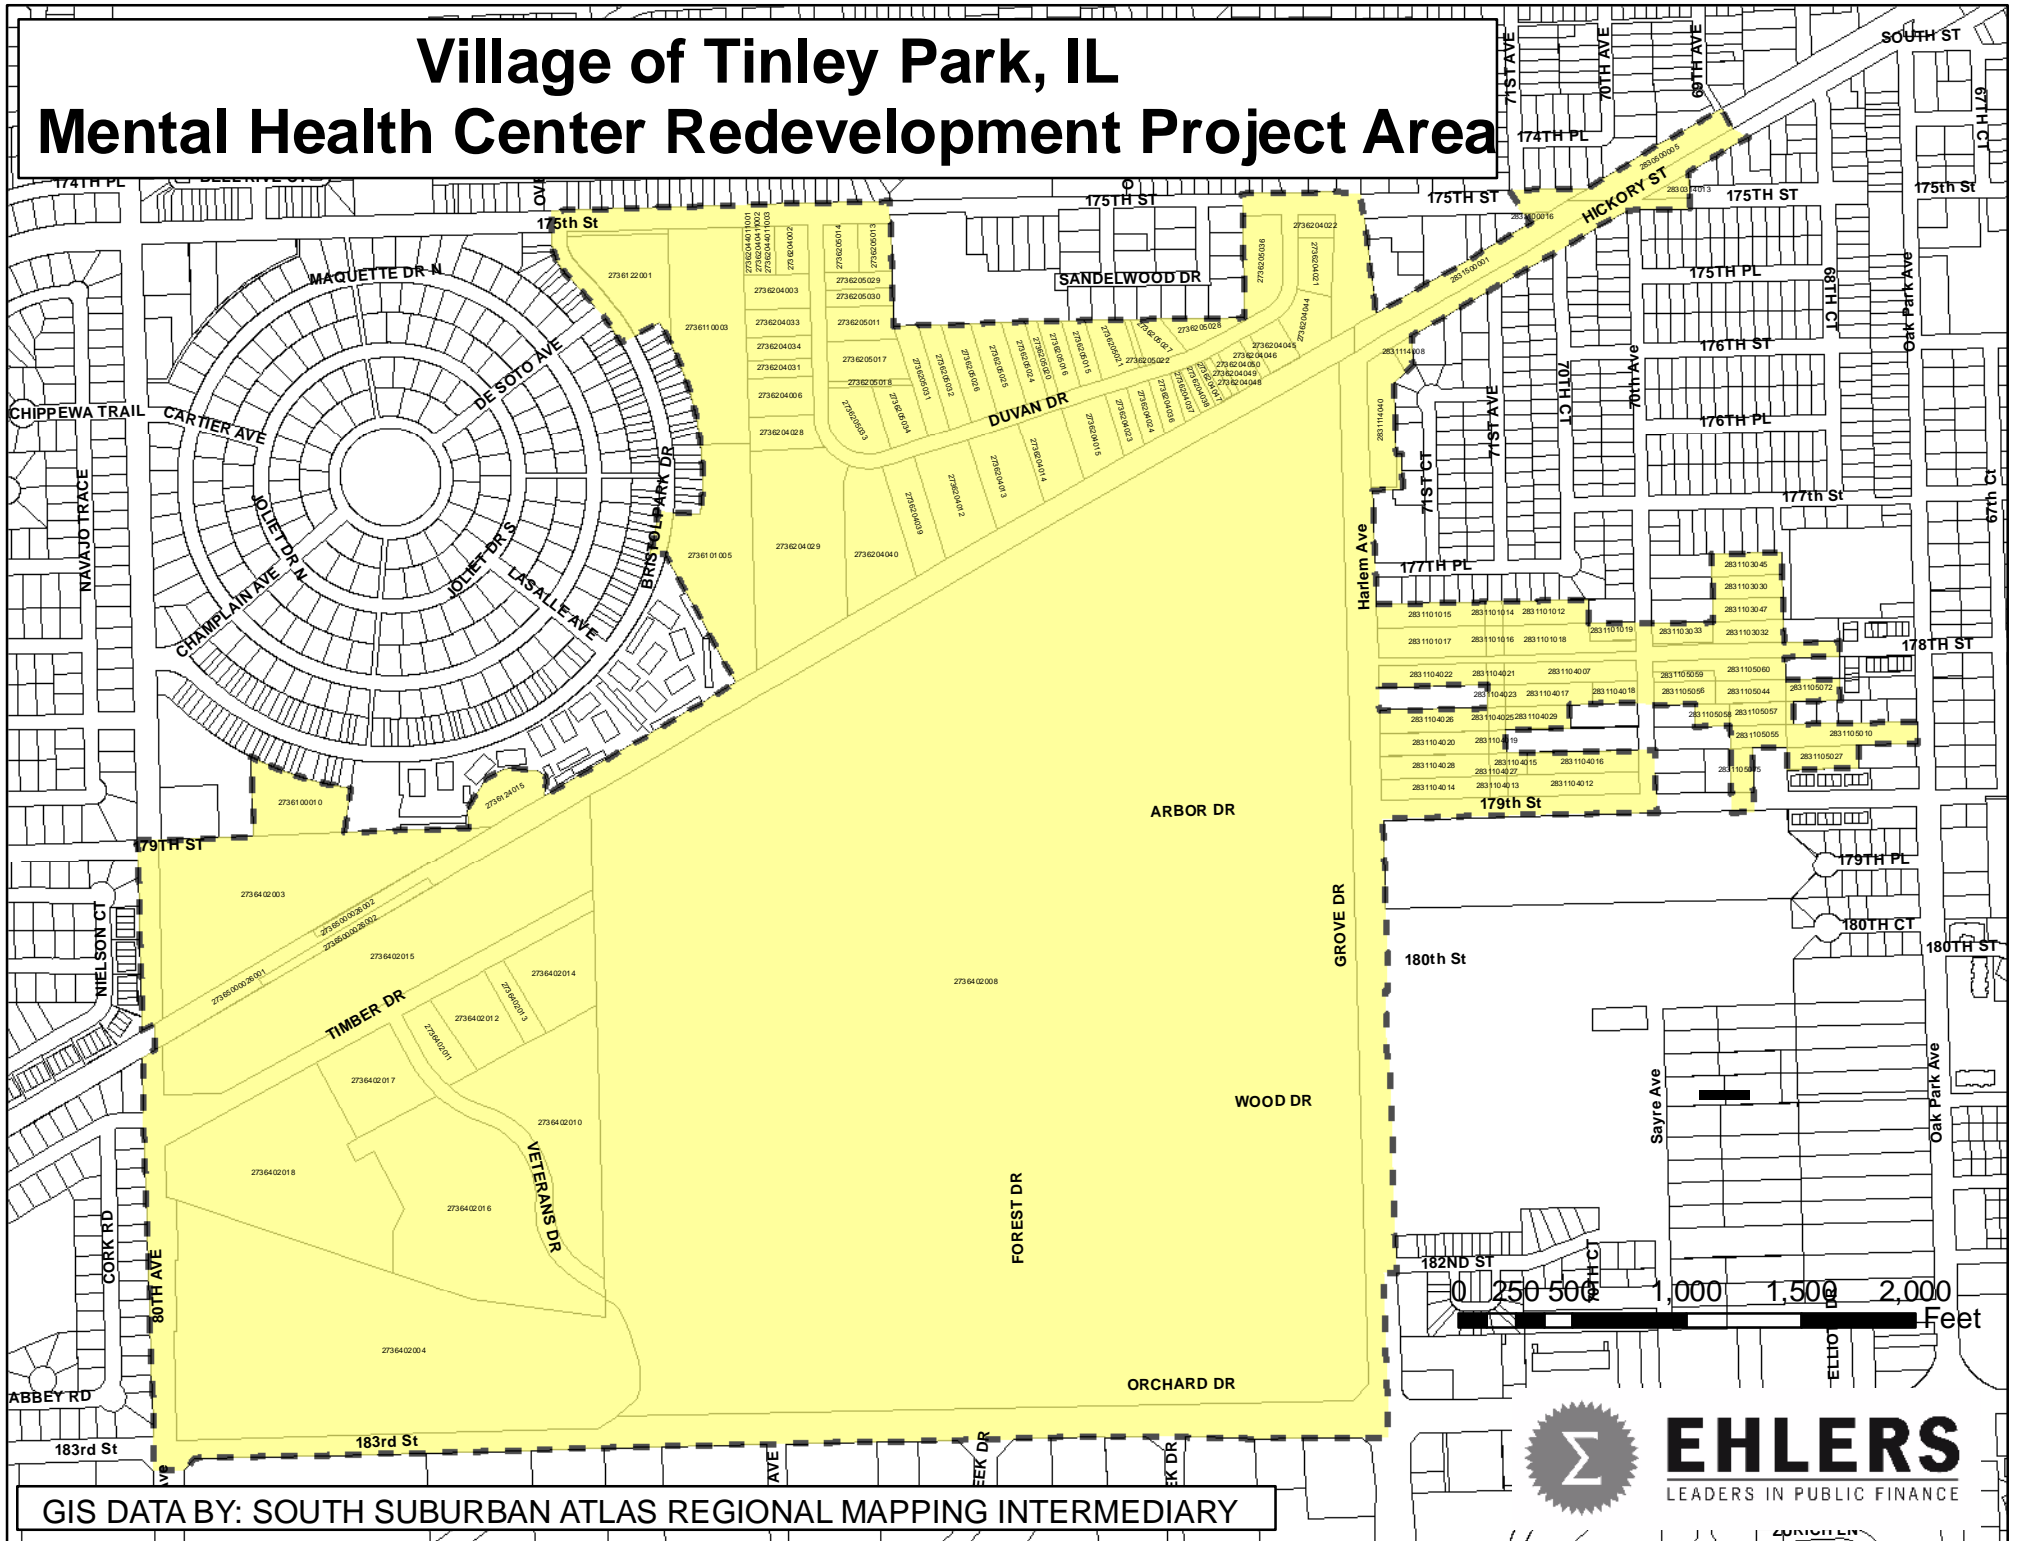

Village of Tinley Park, IL Mental Health Center Redevelopment Project Area

GIS DATA BY: SOUTH SUBURBAN ATLAS REGIONAL MAPPING INTERMEDIARY

EHLERS
LEADERS IN PUBLIC FINANCE